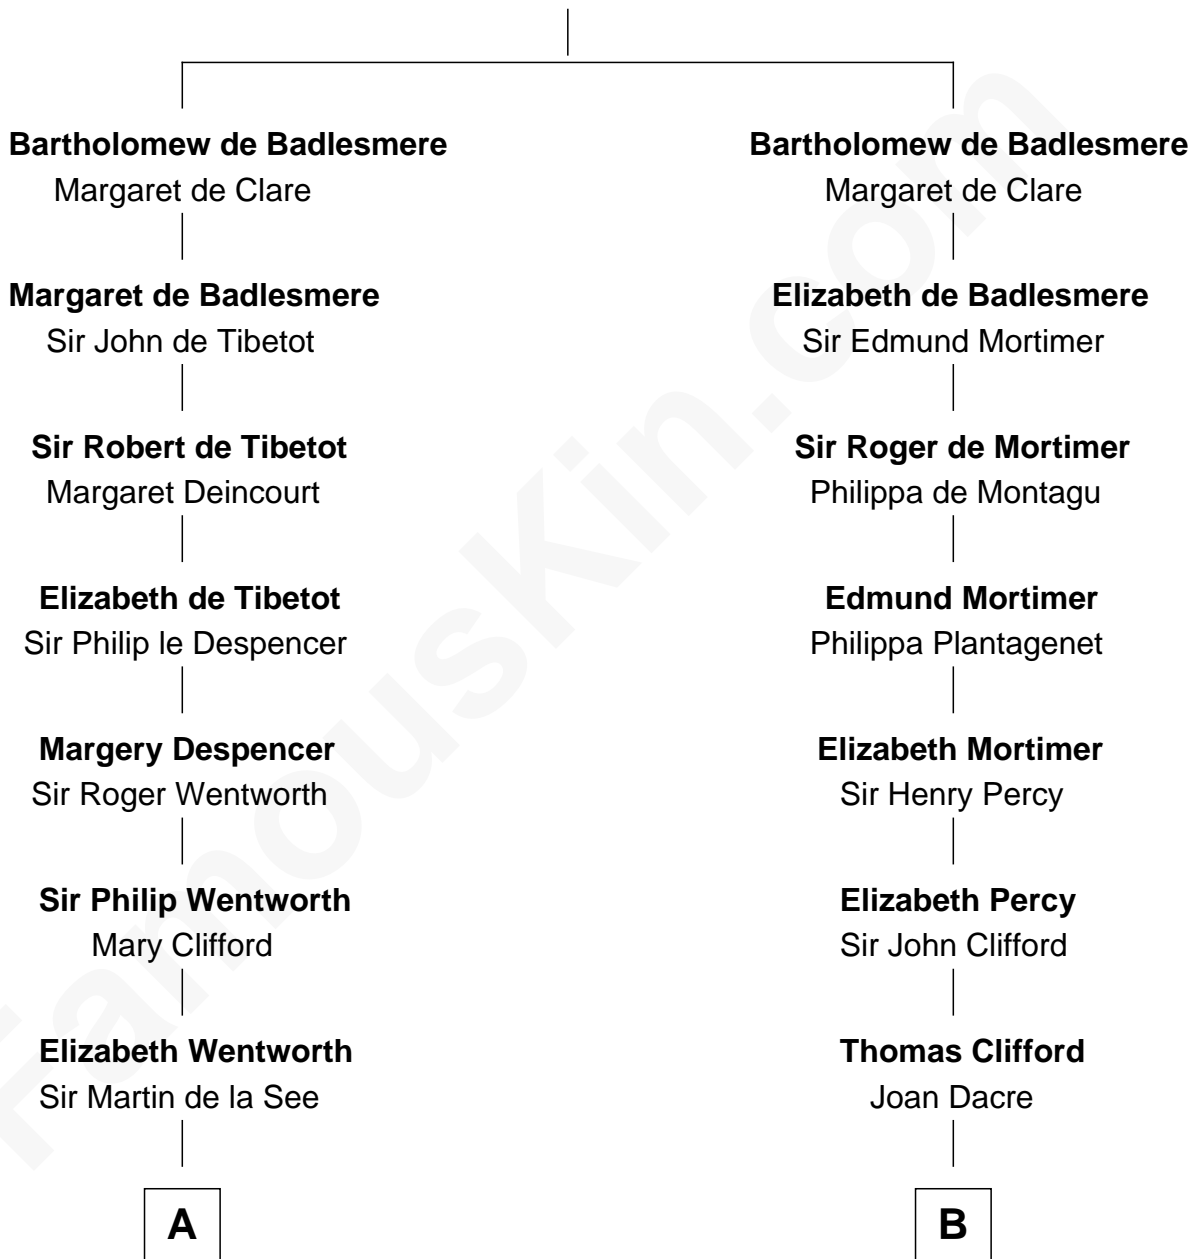

FamousKin.com Relationship Chart of

Harper Lee

Author of To Kill a Mockingbird

13th cousin 8 times removed of

Richard More

(c1614 - c1696) Mayflower passenger 1620

MAYFLOWER

Gunselm de Badlesmere

C

John Farrar Finch

Frances Smith

John Robert Finch

Frances Cunningham

James Cunningham Finch

Ellen Rivers Williams

Frances Cunningham Finch