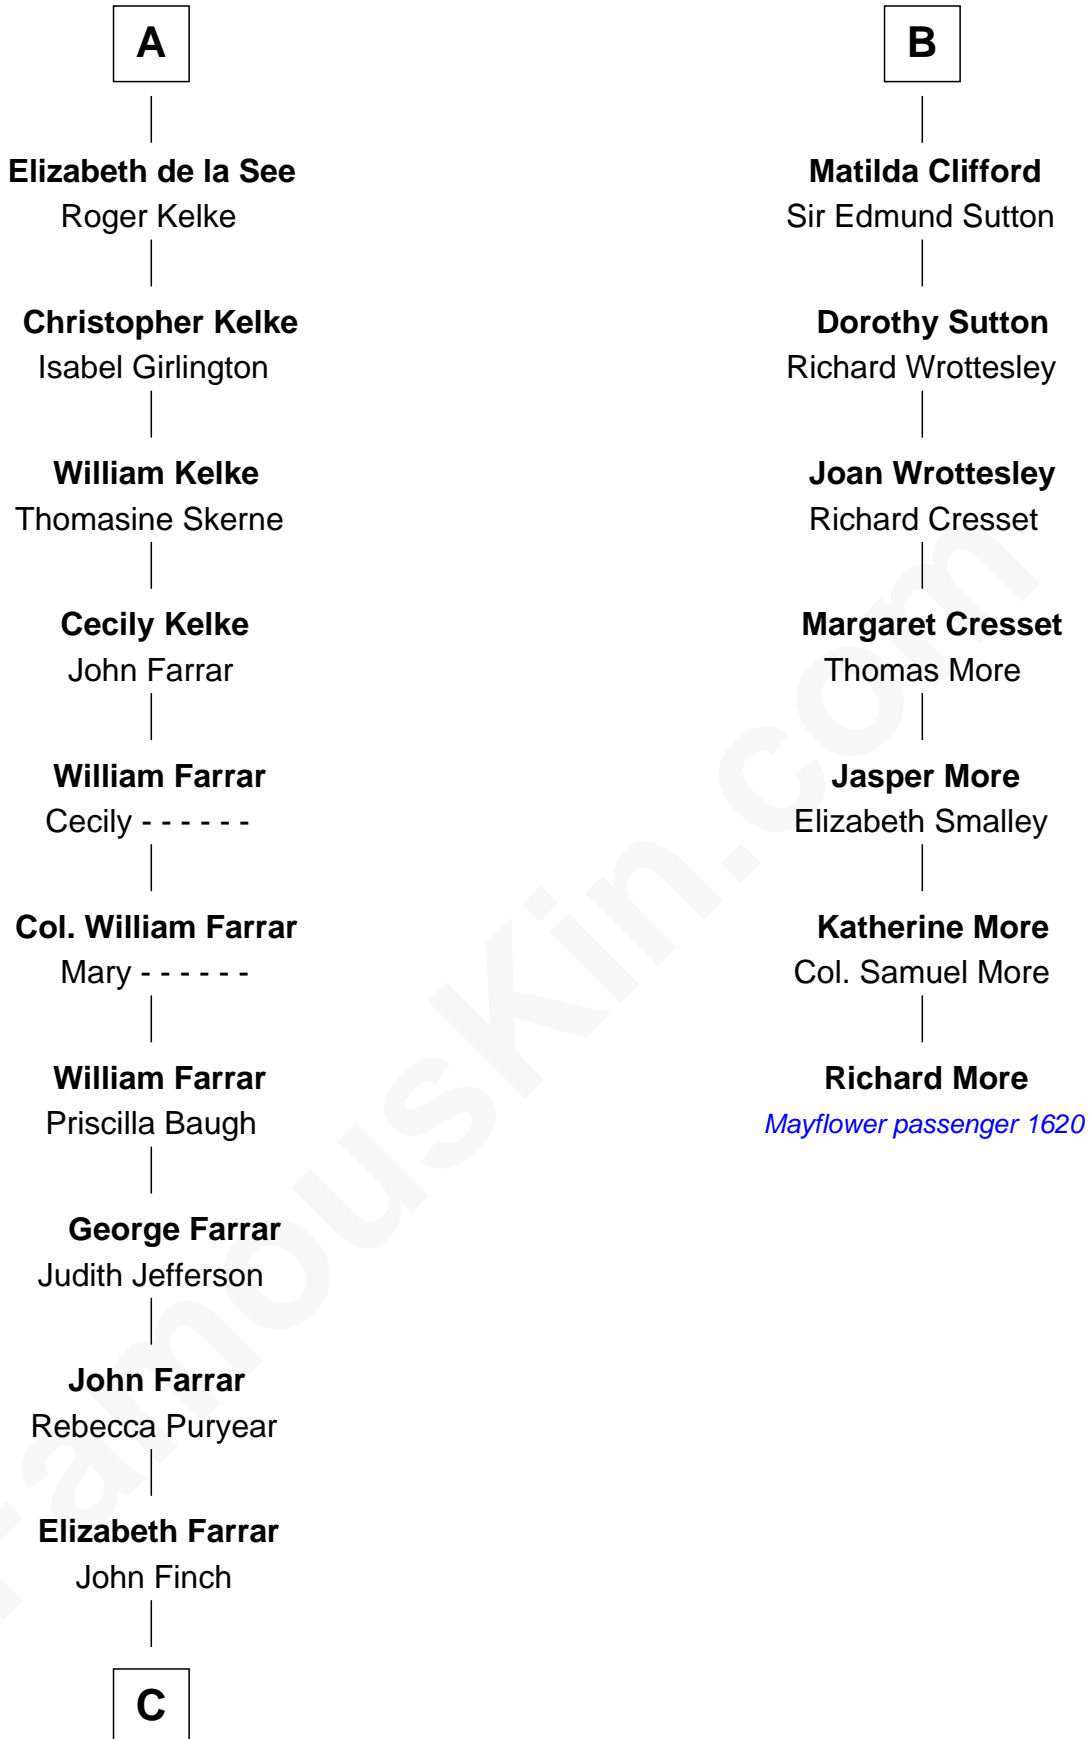

FamousKin.com Relationship Chart of

Harper Lee

Author of To Kill a Mockingbird

13th cousin 8 times removed of

Richard More

(c1614 - c1696) Mayflower passenger 1620

MAYFLOWER

Gunselm de Badlesmere

C

John Farrar Finch

Frances Smith

John Robert Finch

Frances Cunningham

James Cunningham Finch

Ellen Rivers Williams

Frances Cunningham Finch