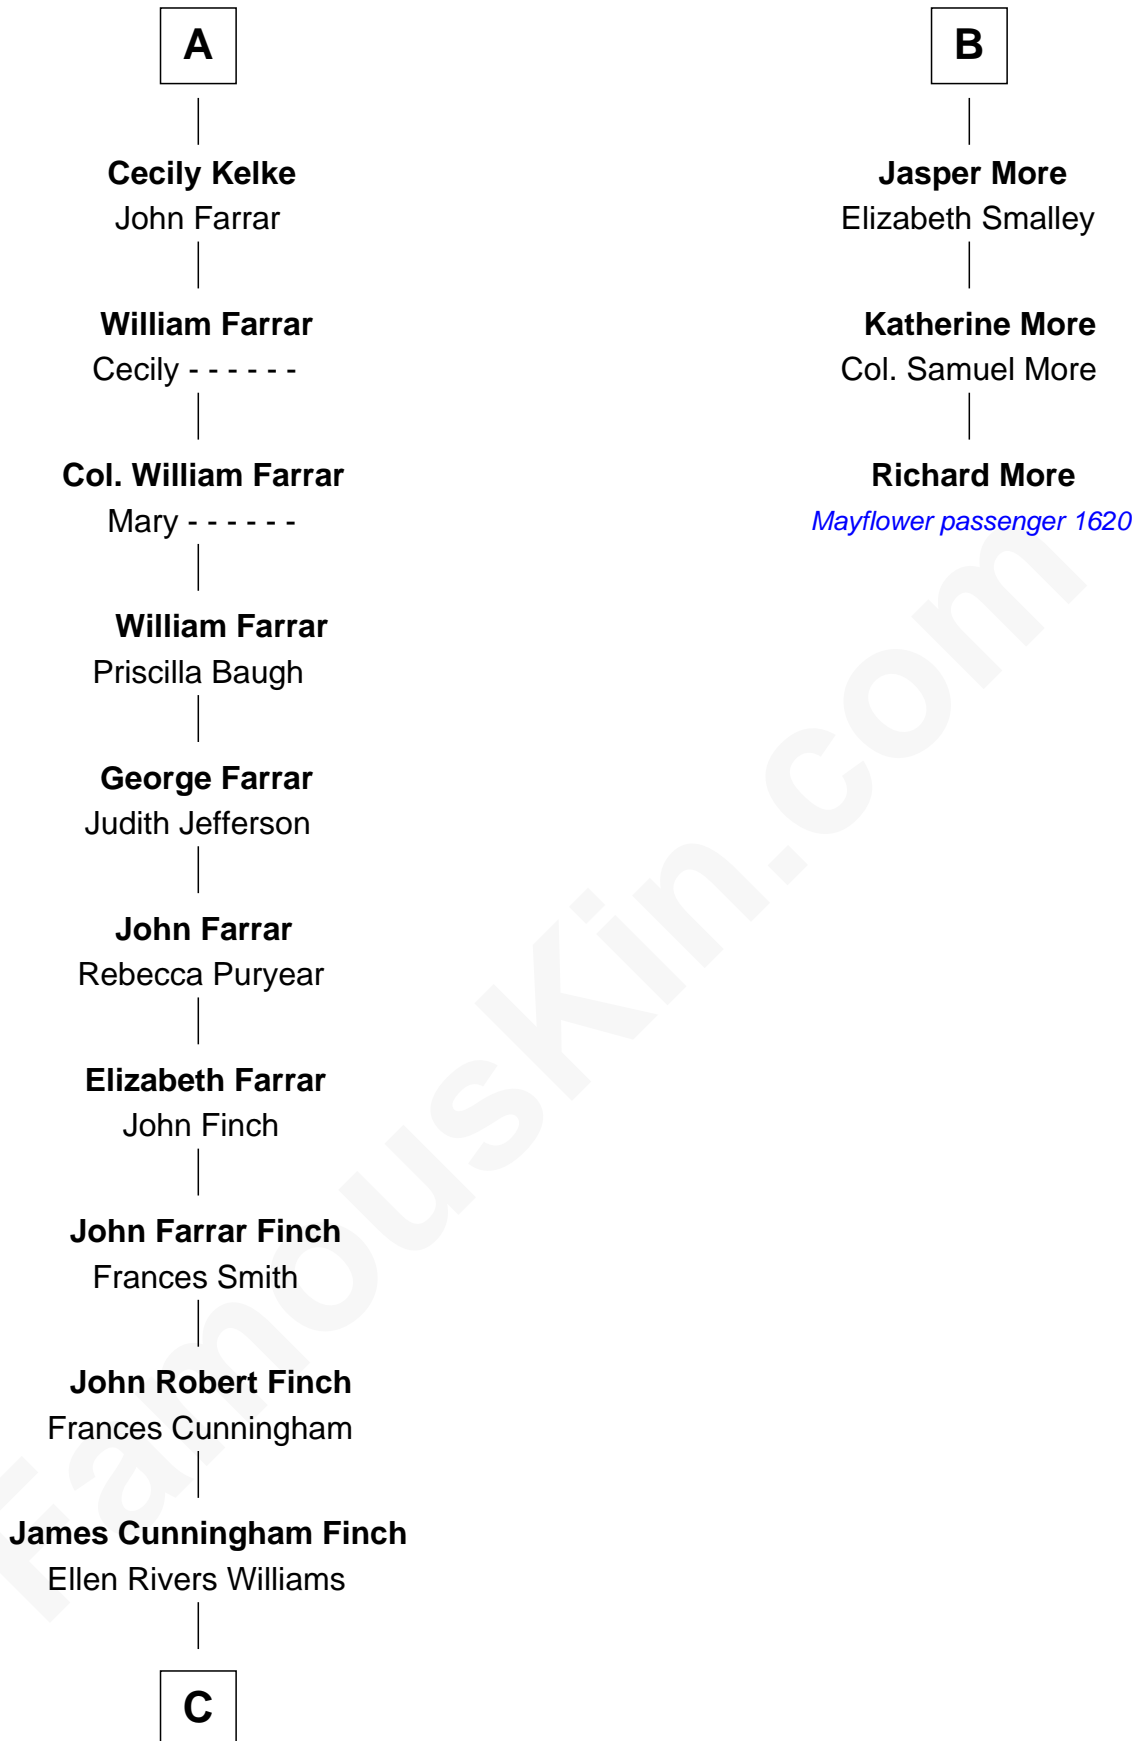

FamousKin.com

Relationship Chart of Harper Lee

Author of *To Kill a Mockingbird*

9th cousin 9 times removed of

Richard More

(c1614 - c1696) *Mayflower* passenger 1620

MAYFLOWER

C

—
Frances Cunningham Finch

Amasa Coleman Lee

—
Harper Lee

Author of To Kill a Mockingbird

FamousKin.com