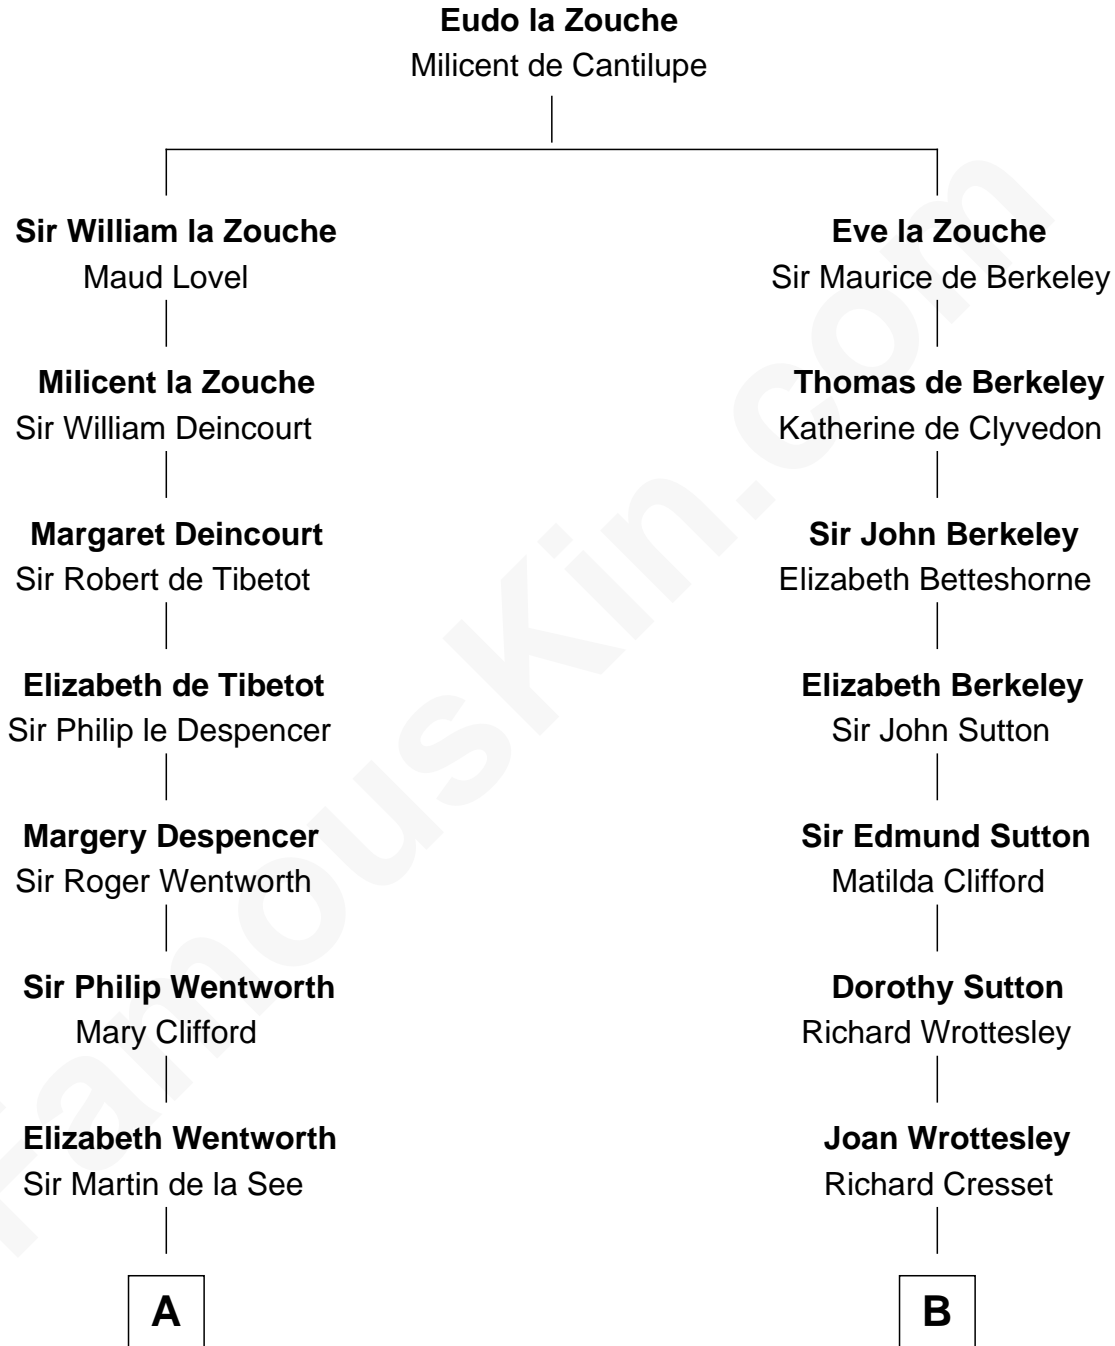

FamousKin.com

Relationship Chart of Harper Lee

Author of To Kill a Mockingbird

MAYFLOWER

10th cousin 11 times removed of

Richard More

(c1614 - c1696) Mayflower passenger 1620

C

John Farrar Finch

Frances Smith

John Robert Finch

Frances Cunningham

James Cunningham Finch

Ellen Rivers Williams

Frances Cunningham Finch

Amasa Coleman Lee