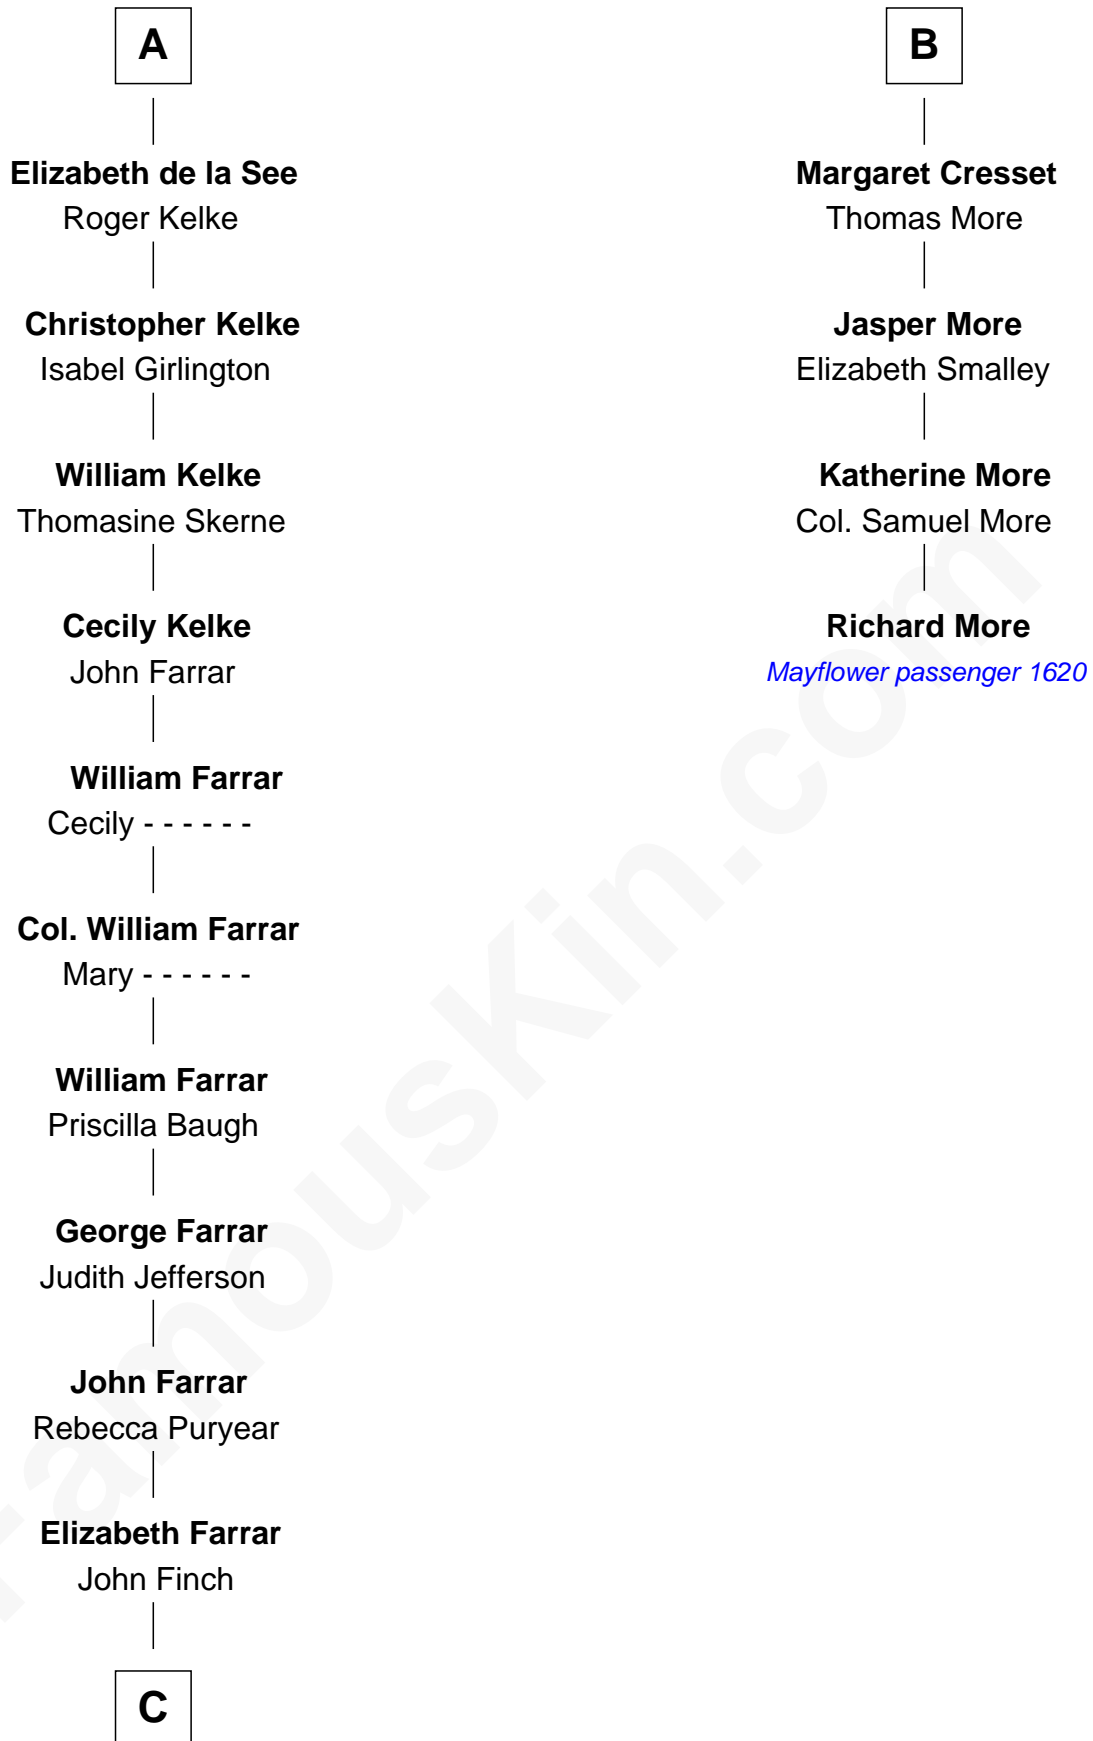

FamousKin.com

Relationship Chart of Harper Lee

Author of To Kill a Mockingbird

MAYFLOWER

10th cousin 11 times removed of

Richard More

(c1614 - c1696) Mayflower passenger 1620

C

John Farrar Finch

Frances Smith

John Robert Finch

Frances Cunningham

James Cunningham Finch

Ellen Rivers Williams

Frances Cunningham Finch

Amasa Coleman Lee