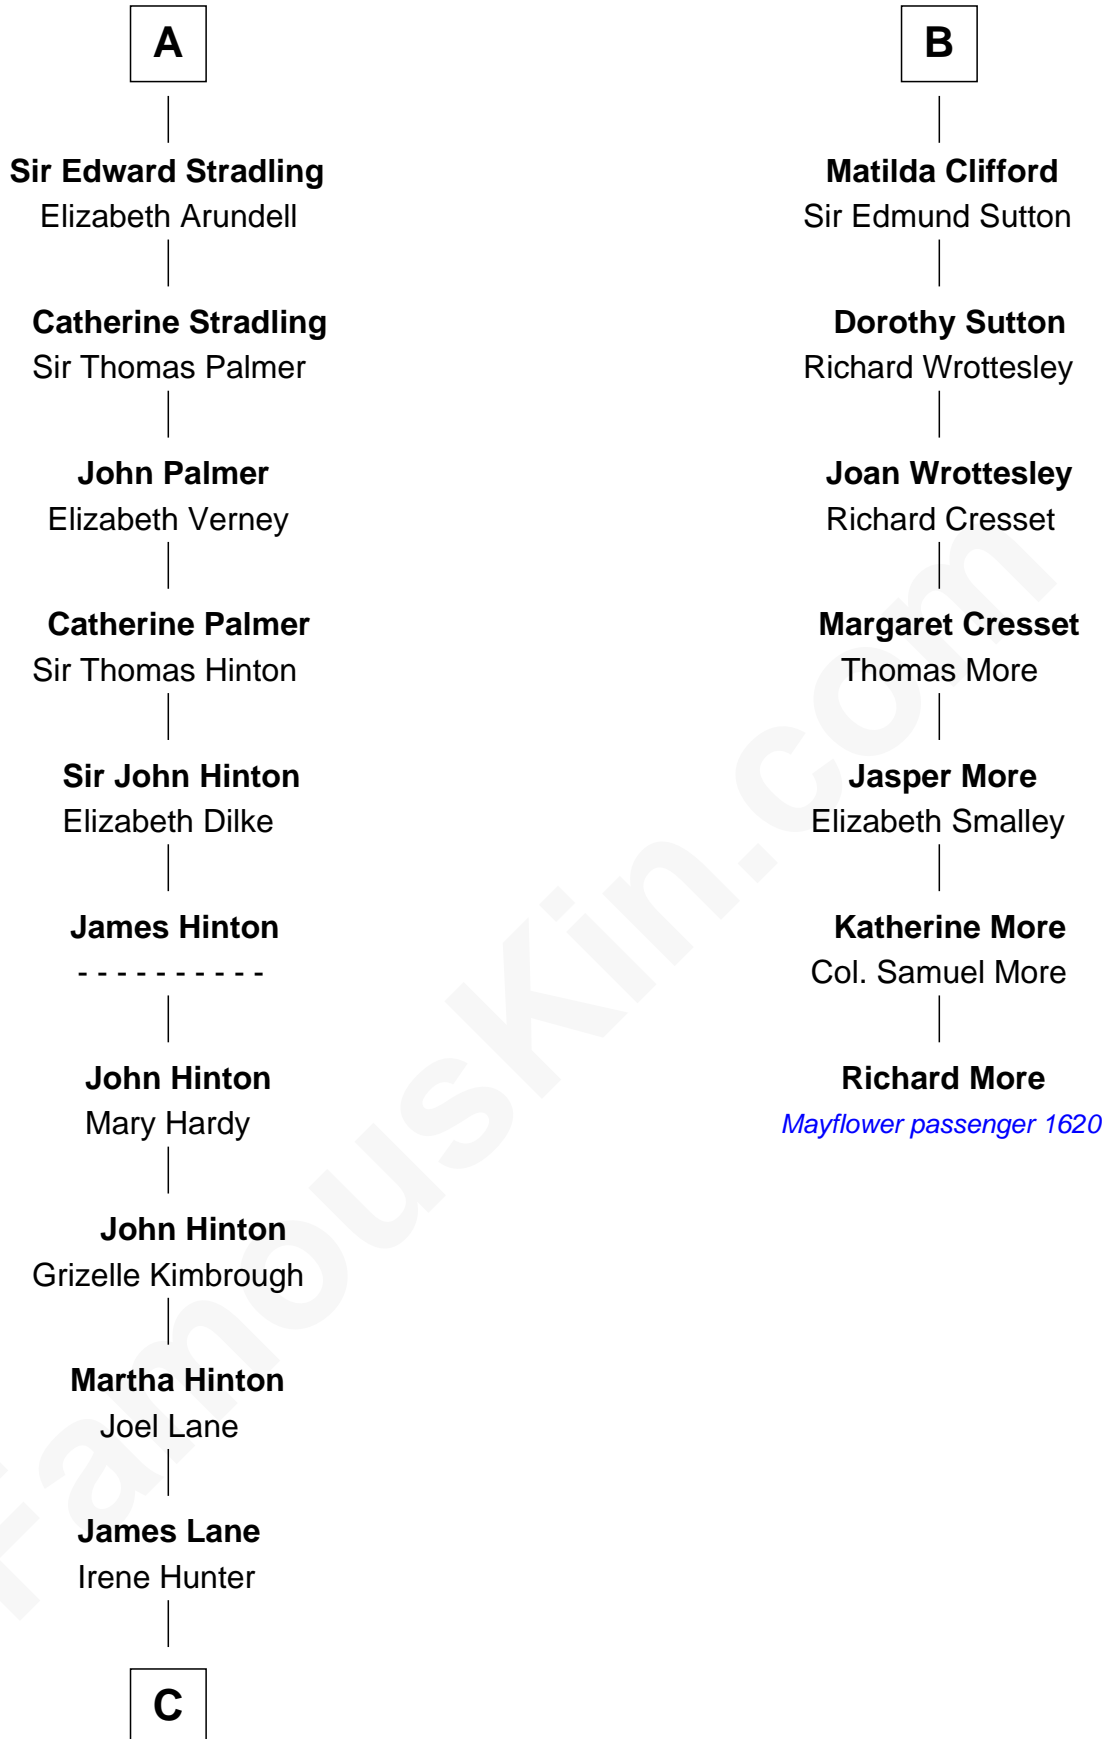

# FamousKin.com Relationship Chart of

**Harper Lee**

*Author of To Kill a Mockingbird*

13th cousin 8 times removed of

**Richard More**

*(c1614 - c1696) Mayflower passenger 1620*

**MAYFLOWER**

**King Philip IV of France**

Edward II, King of England

**Edward III, King of England**

Philippa of Hainault

**Lionel of Antwerp**

Elizabeth de Burgh

**Philippa Plantagenet**

Edmund Mortimer

**Elizabeth Mortimer**

Sir Henry Percy

**Elizabeth Percy**

Sir John Clifford

**Thomas Clifford**

Joan Dacre

**B**

**C**

—  
**Elizabeth Jane Lane**  
Theophilus Hunter Williams