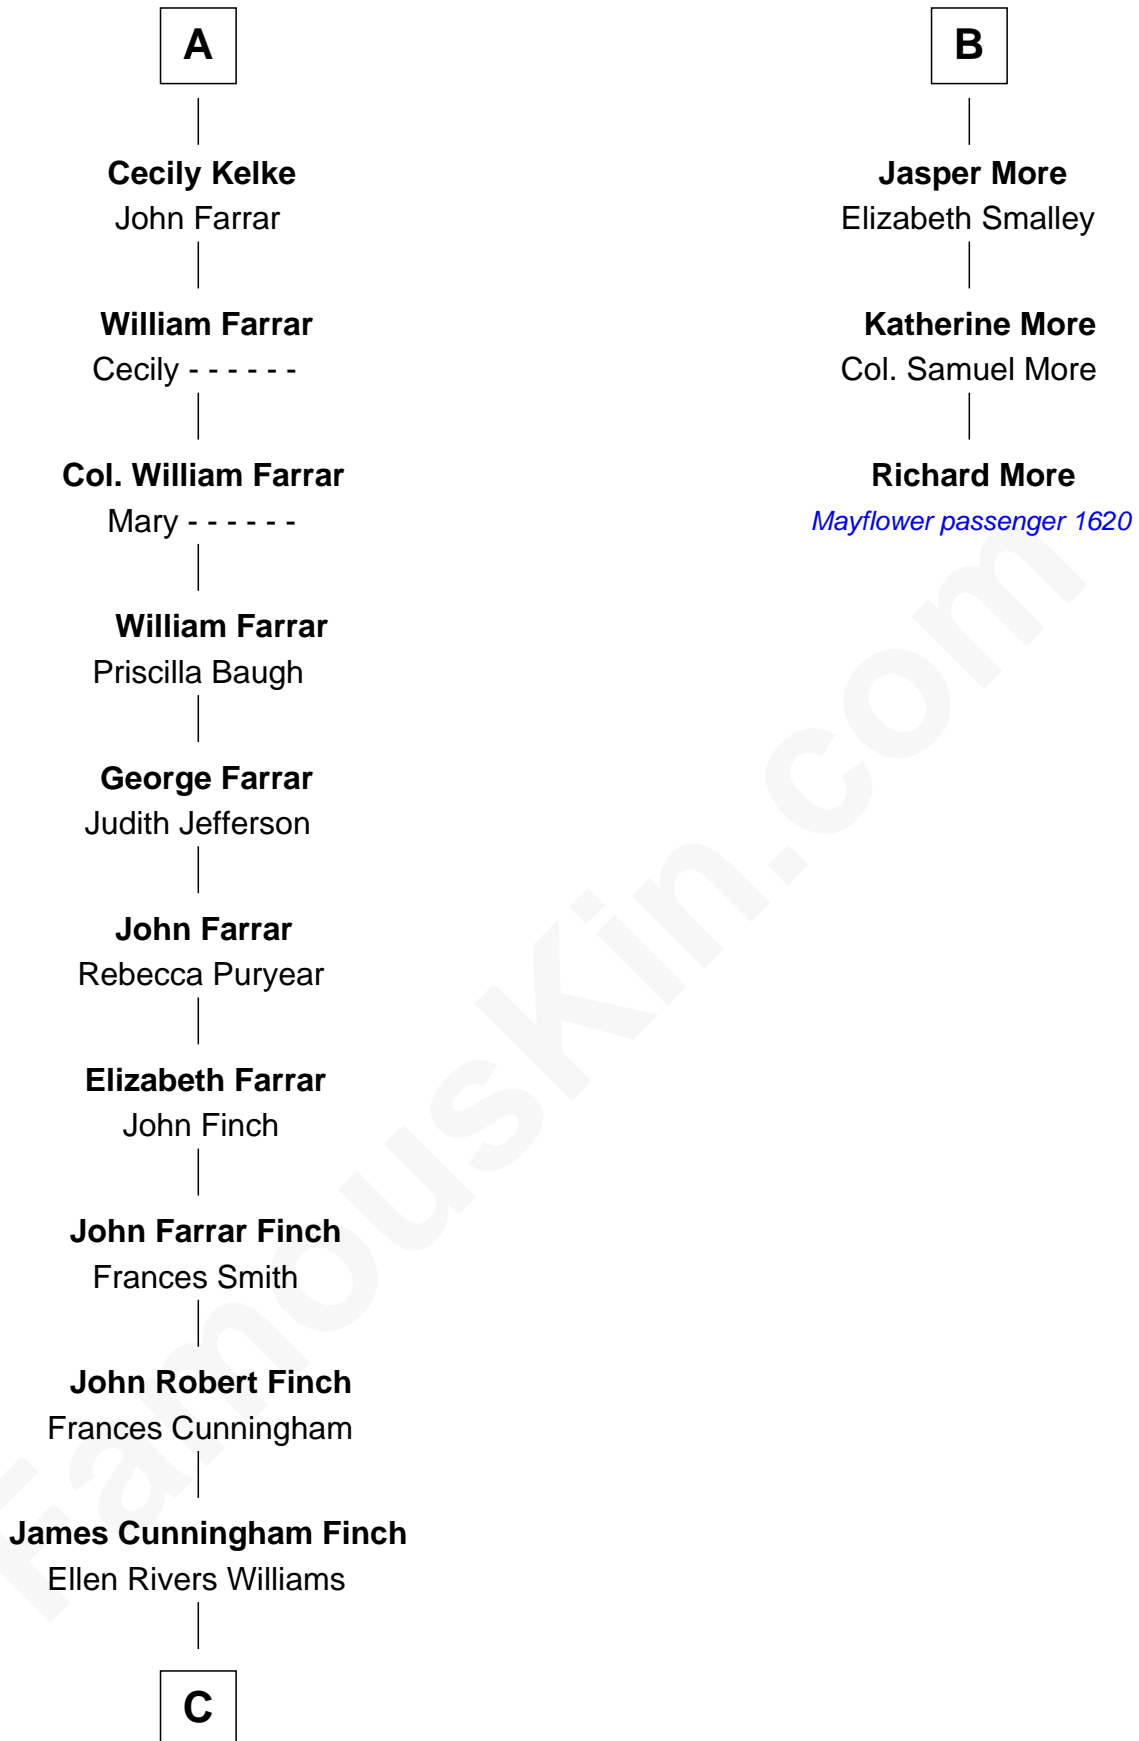

FamousKin.com

Relationship Chart of

Harper Lee

Author of To Kill a Mockingbird

9th cousin 9 times removed of

Richard More

(c1614 - c1696) Mayflower passenger 1620

MAYFLOWER

C

—
Frances Cunningham Finch

Amasa Coleman Lee

—
Harper Lee

Author of To Kill a Mockingbird

FamousKin.com