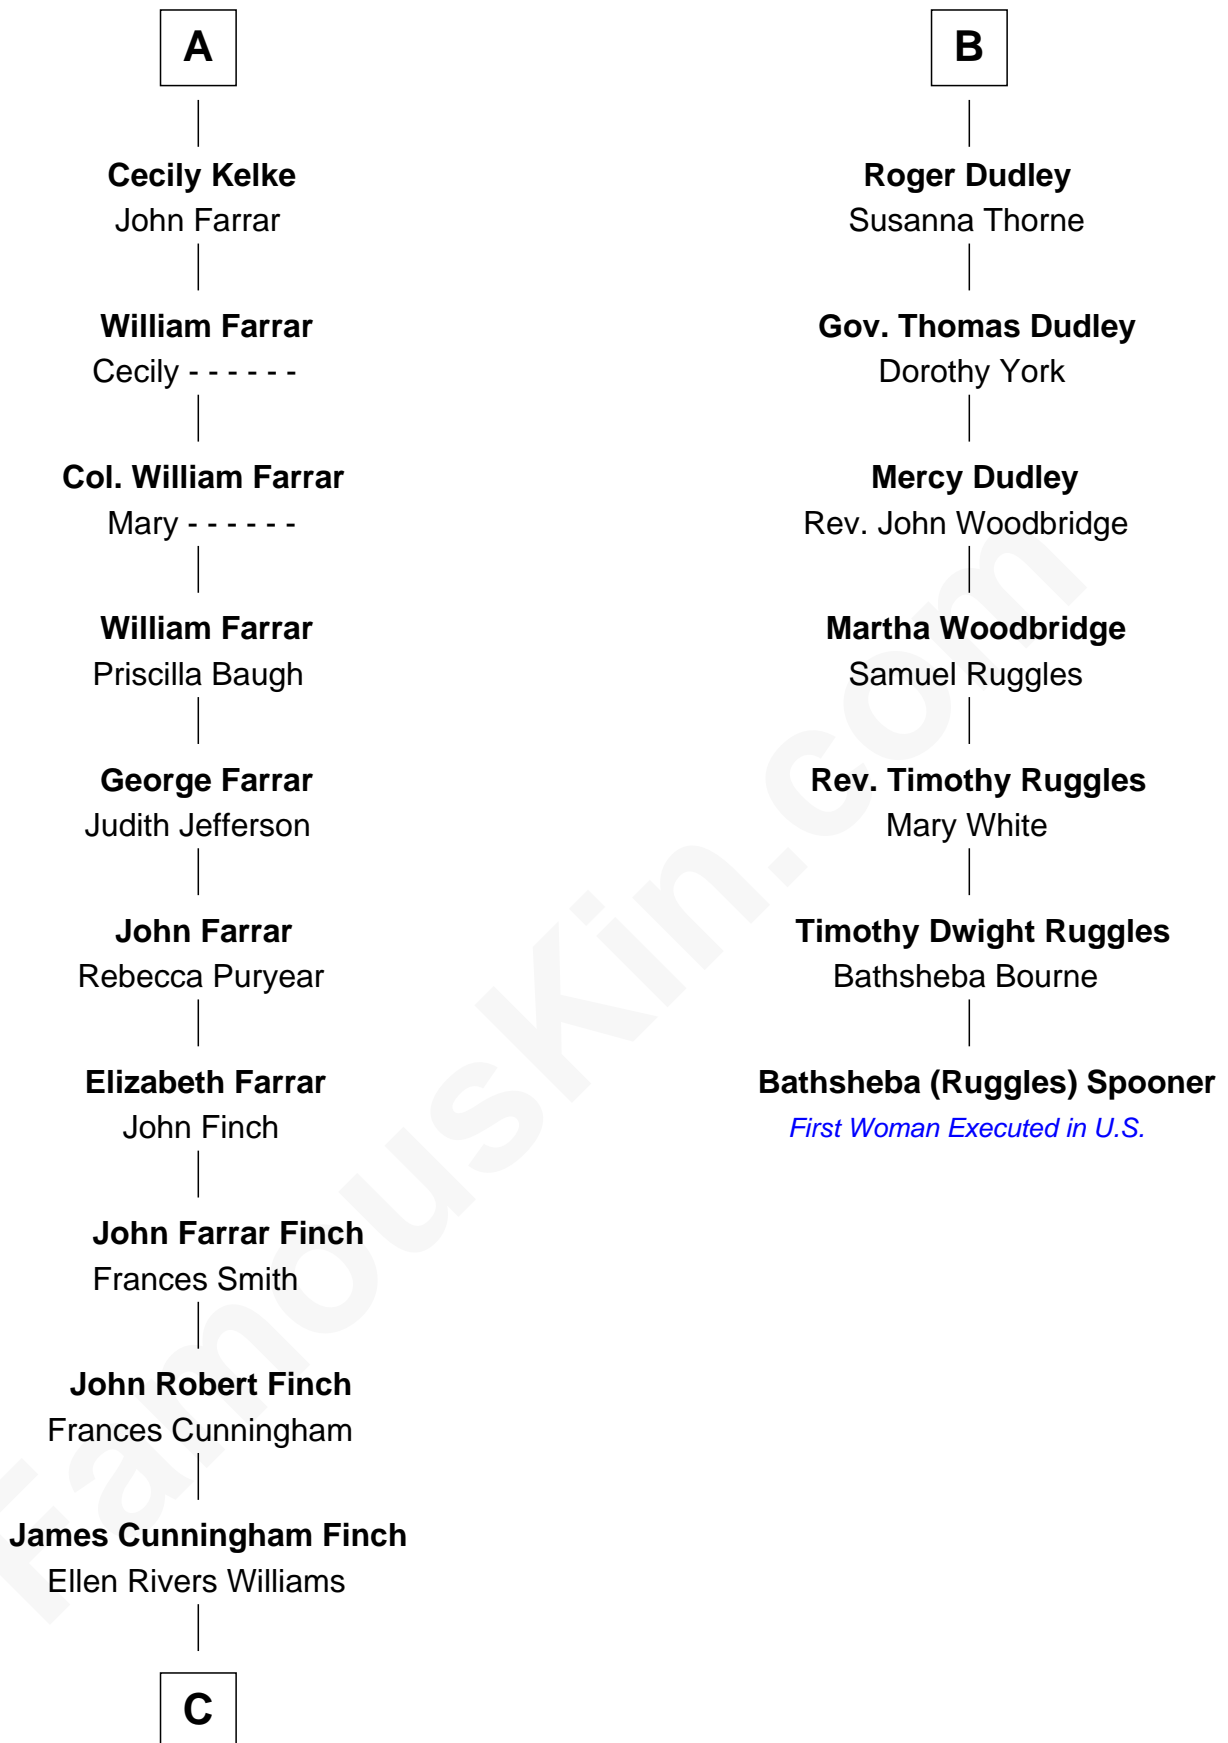

FamousKin.com

Relationship Chart of

Harper Lee

Author of *To Kill a Mockingbird*

13th cousin 5 times removed of

Bathsheba (Ruggles) Spooner

First woman executed for murder in U.S. by non-British government

C

—
Frances Cunningham Finch

Amasa Coleman Lee

—
Harper Lee

Author of [To Kill a Mockingbird](#)

FamousKin.com