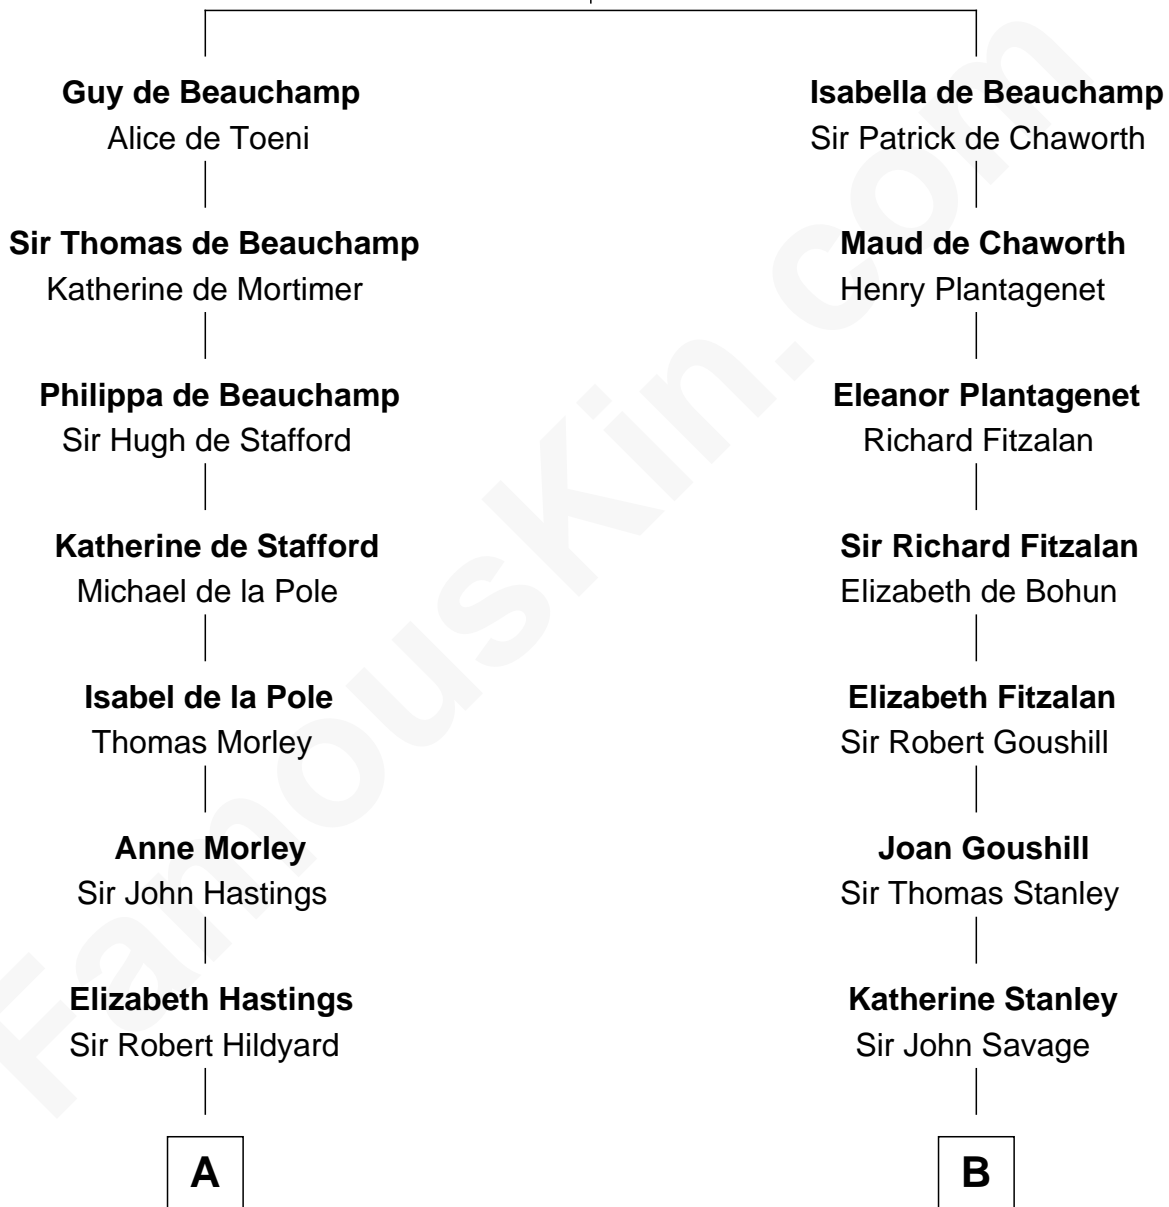

# FamousKin.com Relationship Chart of

**Harper Lee**

*Author of To Kill a Mockingbird*

21st cousin of

**Adlai Stevenson II**

*31st Governor of Illinois*

**William de Beauchamp**

Maud FitzJohn

**C**

**John Farrar Finch**  
Frances Smith

**John Robert Finch**  
Frances Cunningham

**James Cunningham Finch**  
Ellen Rivers Williams

**Frances Cunningham Finch**  
Amasa Coleman Lee

**Harper Lee**  
*Author of To Kill a Mockingbird*

**D**

**Thomas Walker Frye**  
Elizabeth Speed Smith

**Mary Peachy Frye**  
Rev. Lewis Warner Green

**Letitia Green**  
Adlai Ewing Stevenson

**Lewis Green Stevenson**  
Helen Louise Davis

**Adlai Stevenson II**  
*31st Governor of Illinois*