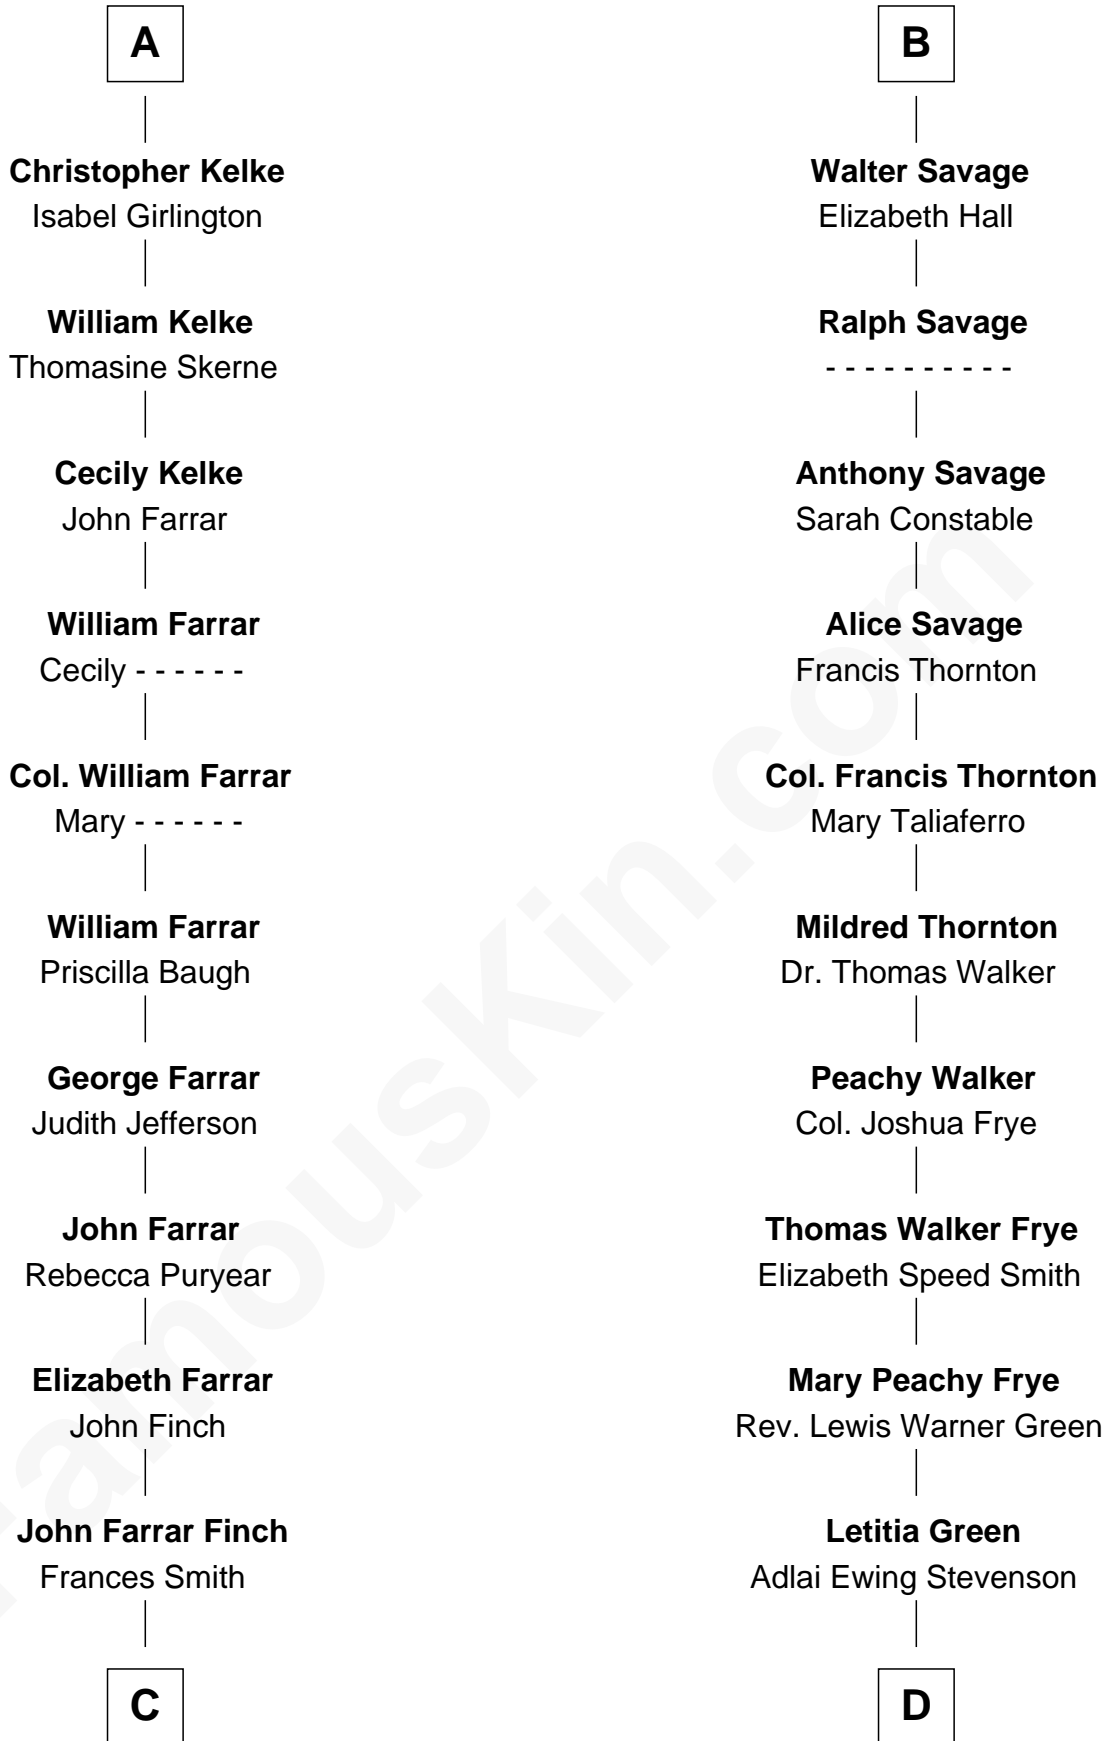

## Relationship Chart of Harper Lee

*Author of To Kill a Mockingbird*

18th cousin 2 times removed of

## Adlai Stevenson II

*31st Governor of Illinois*

**C**

**John Robert Finch**  
Frances Cunningham

**James Cunningham Finch**  
Ellen Rivers Williams

**Frances Cunningham Finch**  
Amasa Coleman Lee

**Harper Lee**  
*Author of To Kill a Mockingbird*

**D**

**Lewis Green Stevenson**  
Helen Louise Davis

**Adlai Stevenson II**  
*31st Governor of Illinois*

FamousKin.com