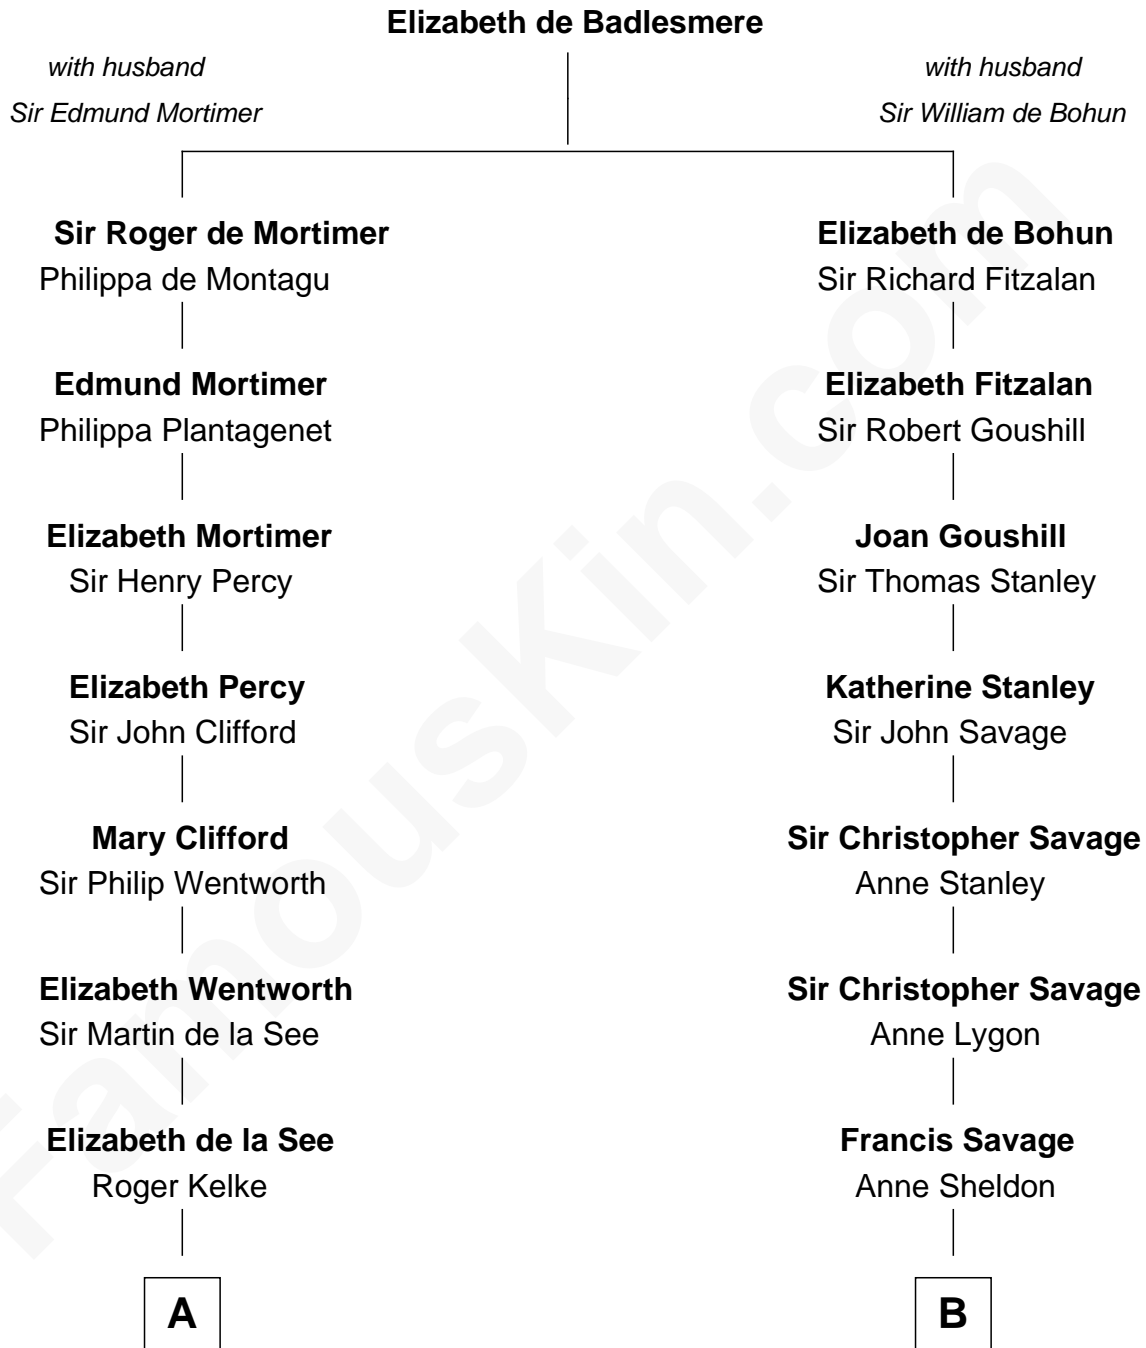

## Relationship Chart of Harper Lee

*Author of To Kill a Mockingbird*

18th cousin 2 times removed of

## Adlai Stevenson II

*31st Governor of Illinois*

**C**

**John Robert Finch**  
Frances Cunningham

**James Cunningham Finch**  
Ellen Rivers Williams

**Frances Cunningham Finch**  
Amasa Coleman Lee

**Harper Lee**  
*Author of To Kill a Mockingbird*