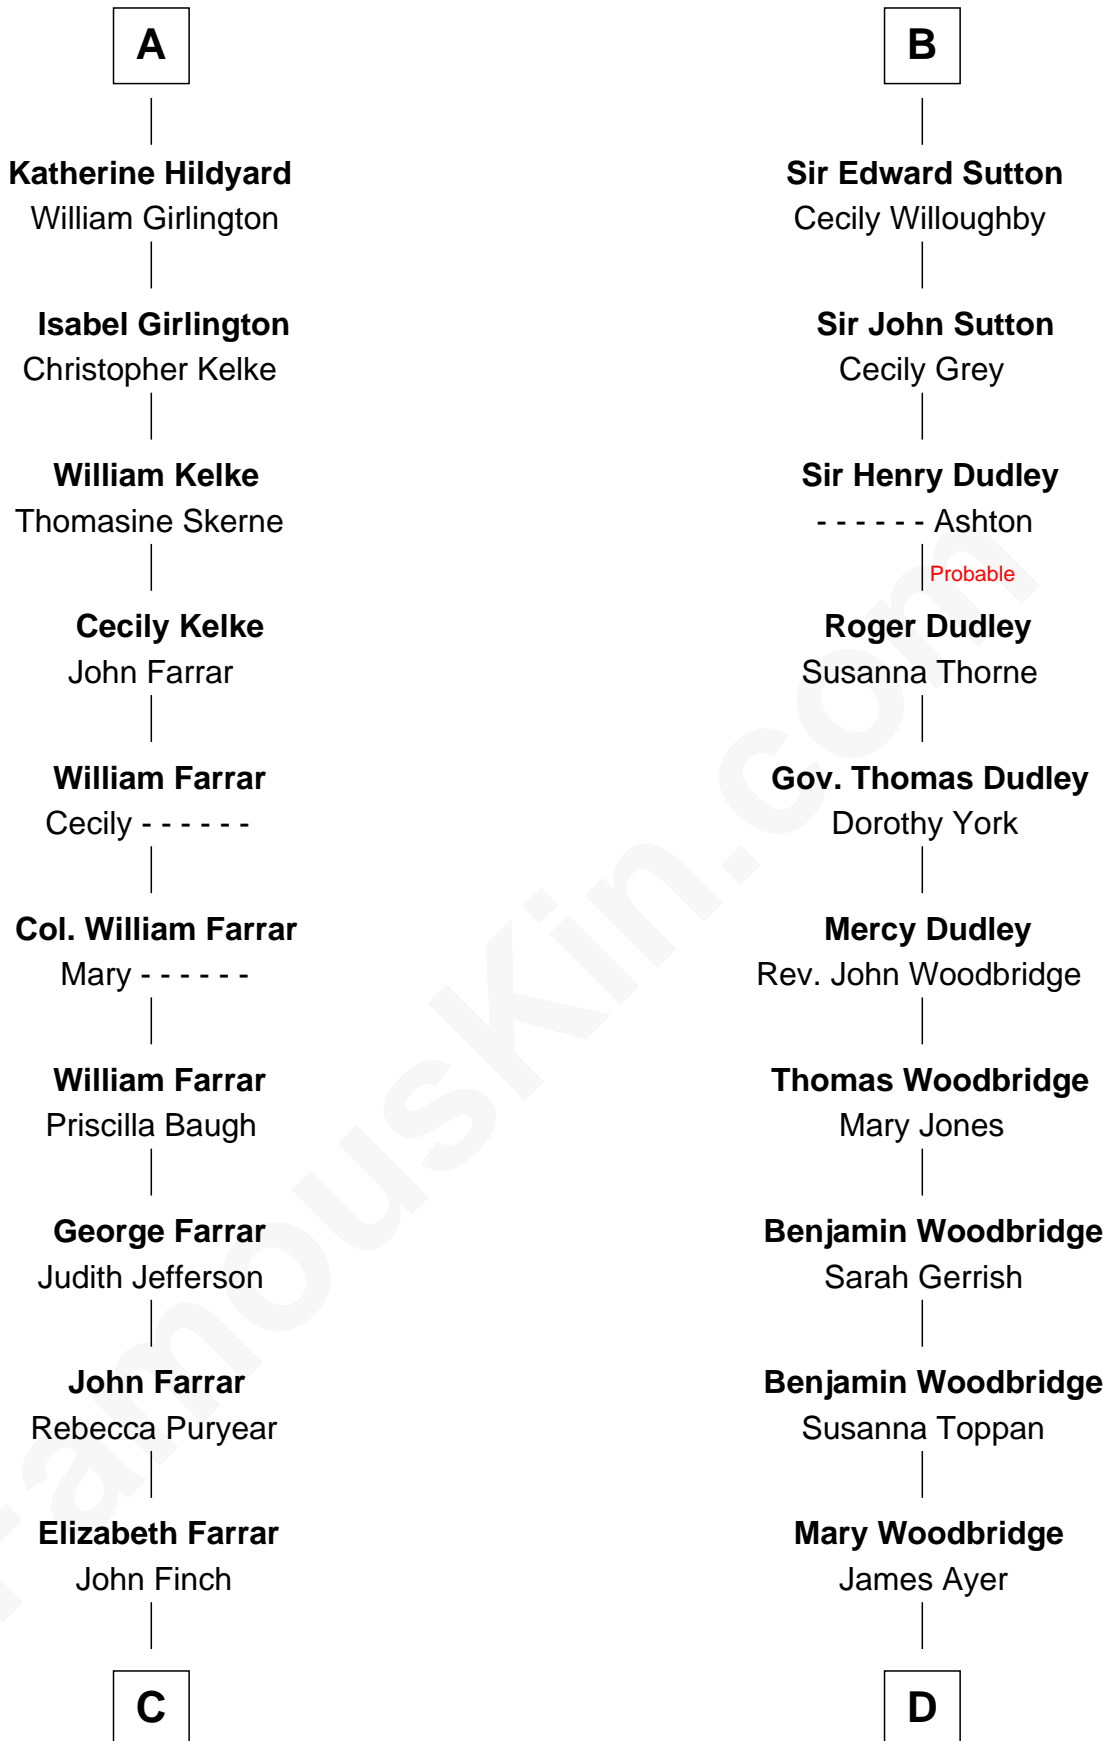

# FamousKin.com Relationship Chart of

**Harper Lee**

*Author of To Kill a Mockingbird*

21st cousin of

**Tennessee Williams**

*Author of A Streetcar Named Desire*

**C**

**John Farrar Finch**

Frances Smith

**John Robert Finch**

Frances Cunningham

**James Cunningham Finch**

Ellen Rivers Williams

**Frances Cunningham Finch**

Amasa Coleman Lee

**Harper Lee**

*Author of To Kill a Mockingbird*

**D**

**Susan Woodbridge Ayer**

Rev. Charles Coffin

**Cornelius Worcester Coffin**

Nancy McCorkle

**Isabelle Coffin**

Thomas Lanier Williams

**Cornelius Coffin Williams**

Edwina Dakin

**Tennessee Williams**

*Author of A Streetcar Named Desire*