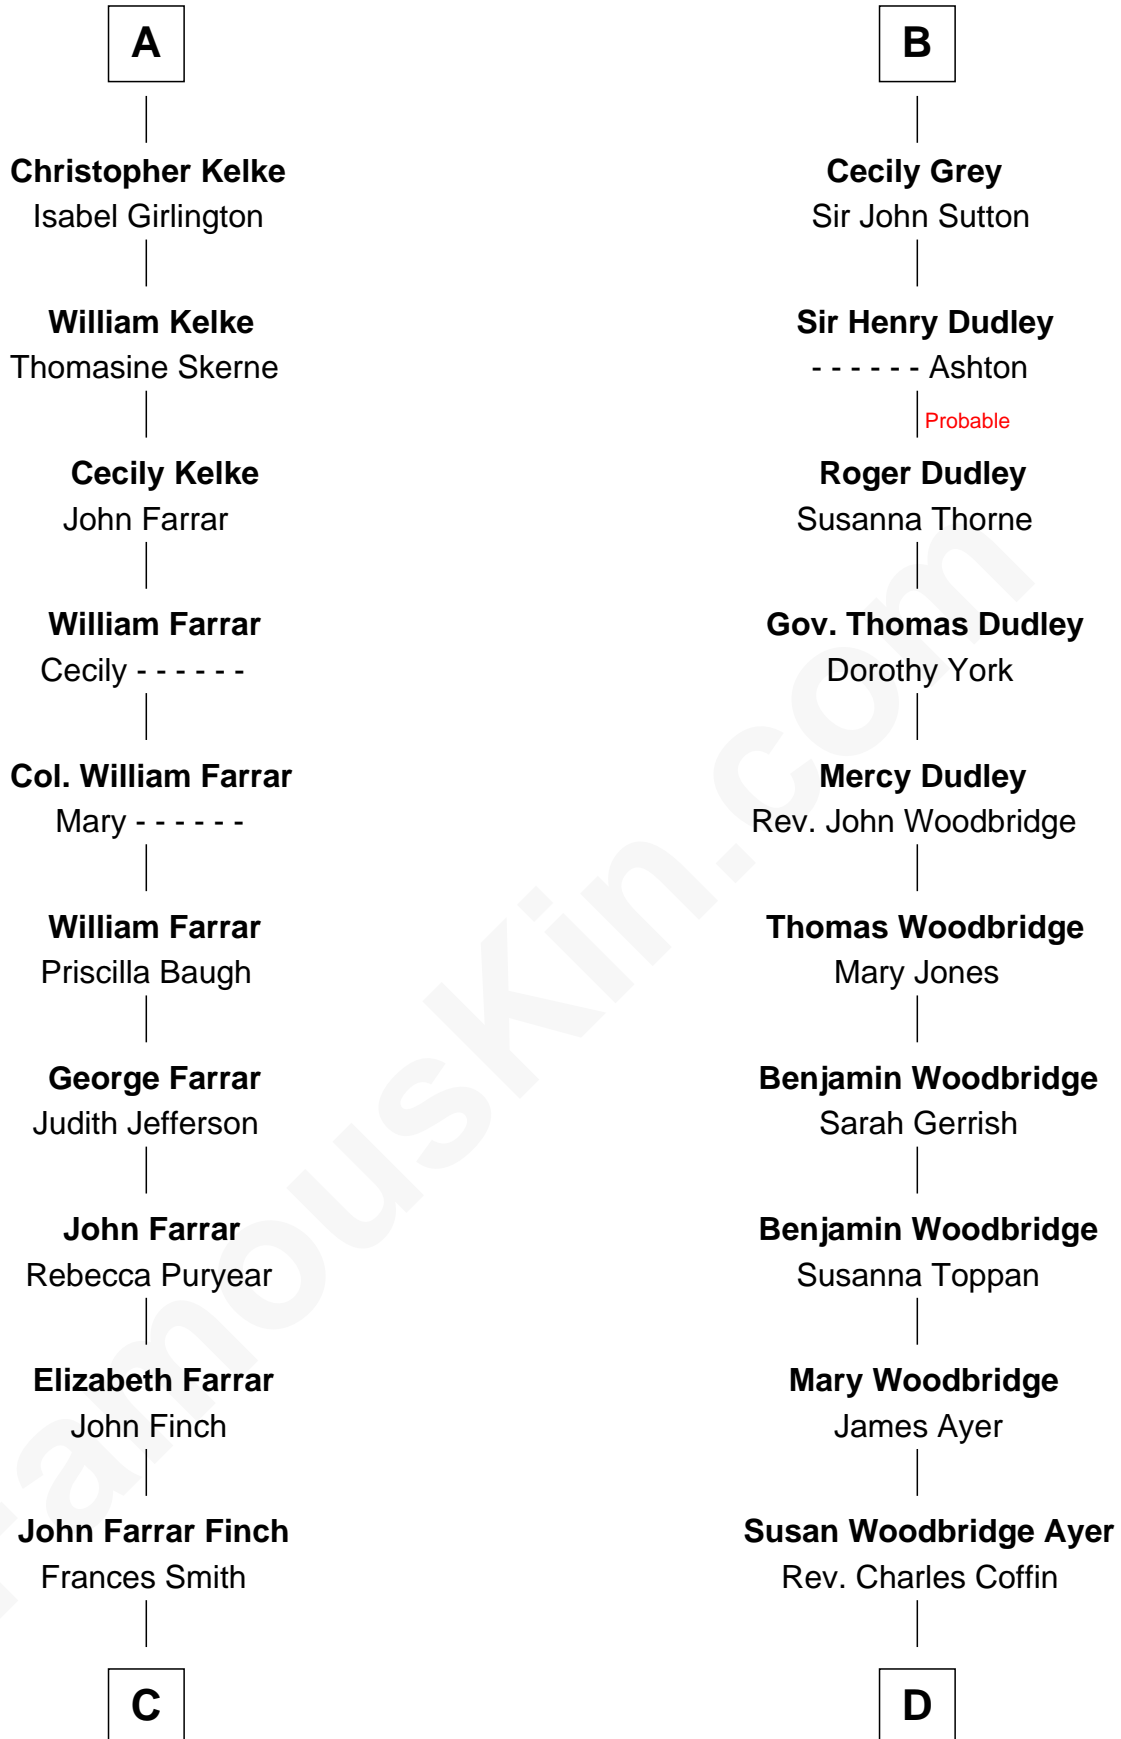

FamousKin.com Relationship Chart of

Harper Lee

Author of To Kill a Mockingbird

20th cousin of

Tennessee Williams

Author of A Streetcar Named Desire

Bartholomew de Badlesmere

Margaret de Clare

Margaret de Badlesmere

Sir John de Tibetot

Sir Robert de Tibetot

Margaret Deincourt

Elizabeth de Tibetot

Sir Philip le Despencer

Margery Despencer

Sir Roger Wentworth

Sir Philip Wentworth

Mary Clifford

Elizabeth Wentworth

Sir Martin de la See

Elizabeth de la See

Roger Kelke

A

Margery de Badlesmere

Elizabeth Harington

William Bonville

Katherine Neville

Cecily Bonville

Thomas Grey

B

C

John Robert Finch
Frances Cunningham