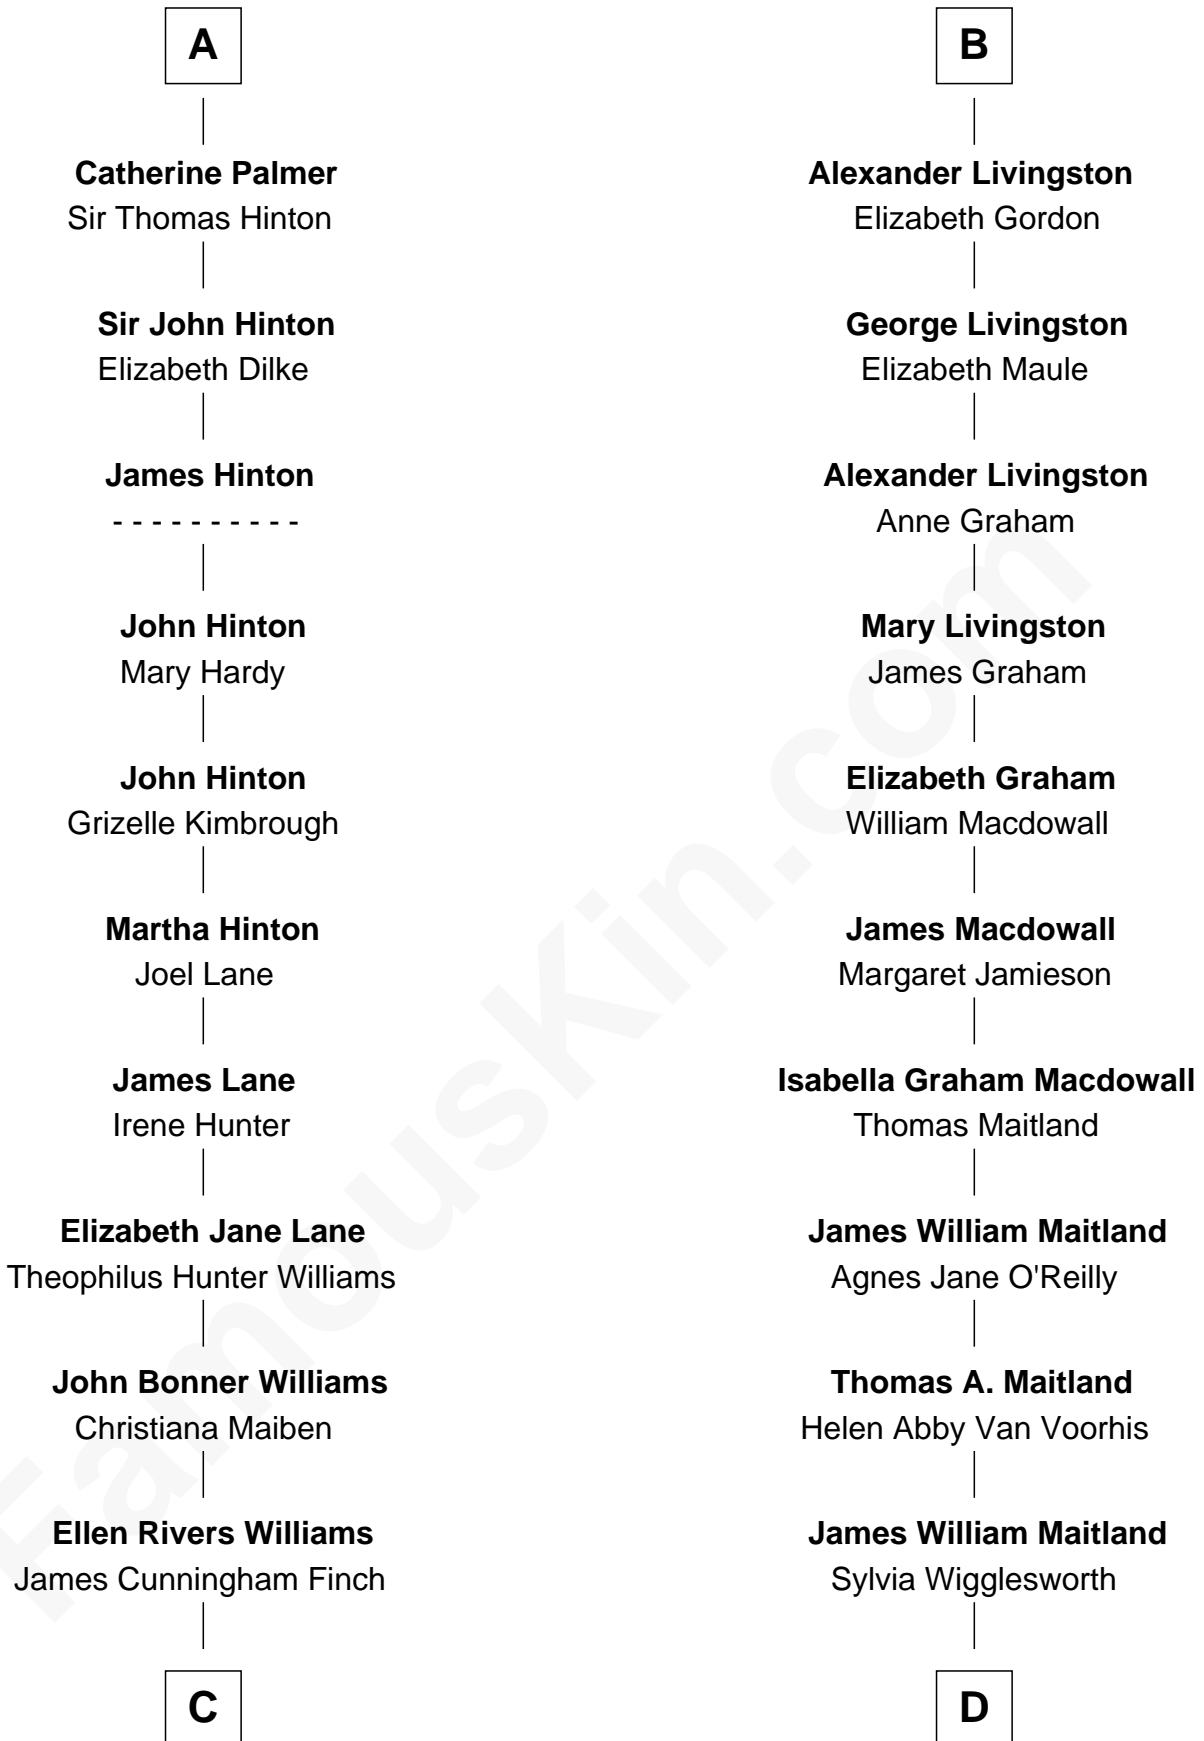

# FamousKin.com Relationship Chart of

**Harper Lee**

*Author of To Kill a Mockingbird*

18th cousin of

**Howard Dean**

*79th Governor of Vermont*

**John of Gaunt**  
Katherine Roet

**C**

**Frances Cunningham Finch**

Amasa Coleman Lee

**Harper Lee**

*Author of To Kill a Mockingbird*

**D**

**Andrea Belden Maitland**

Howard Brush Dean

**Howard Dean**