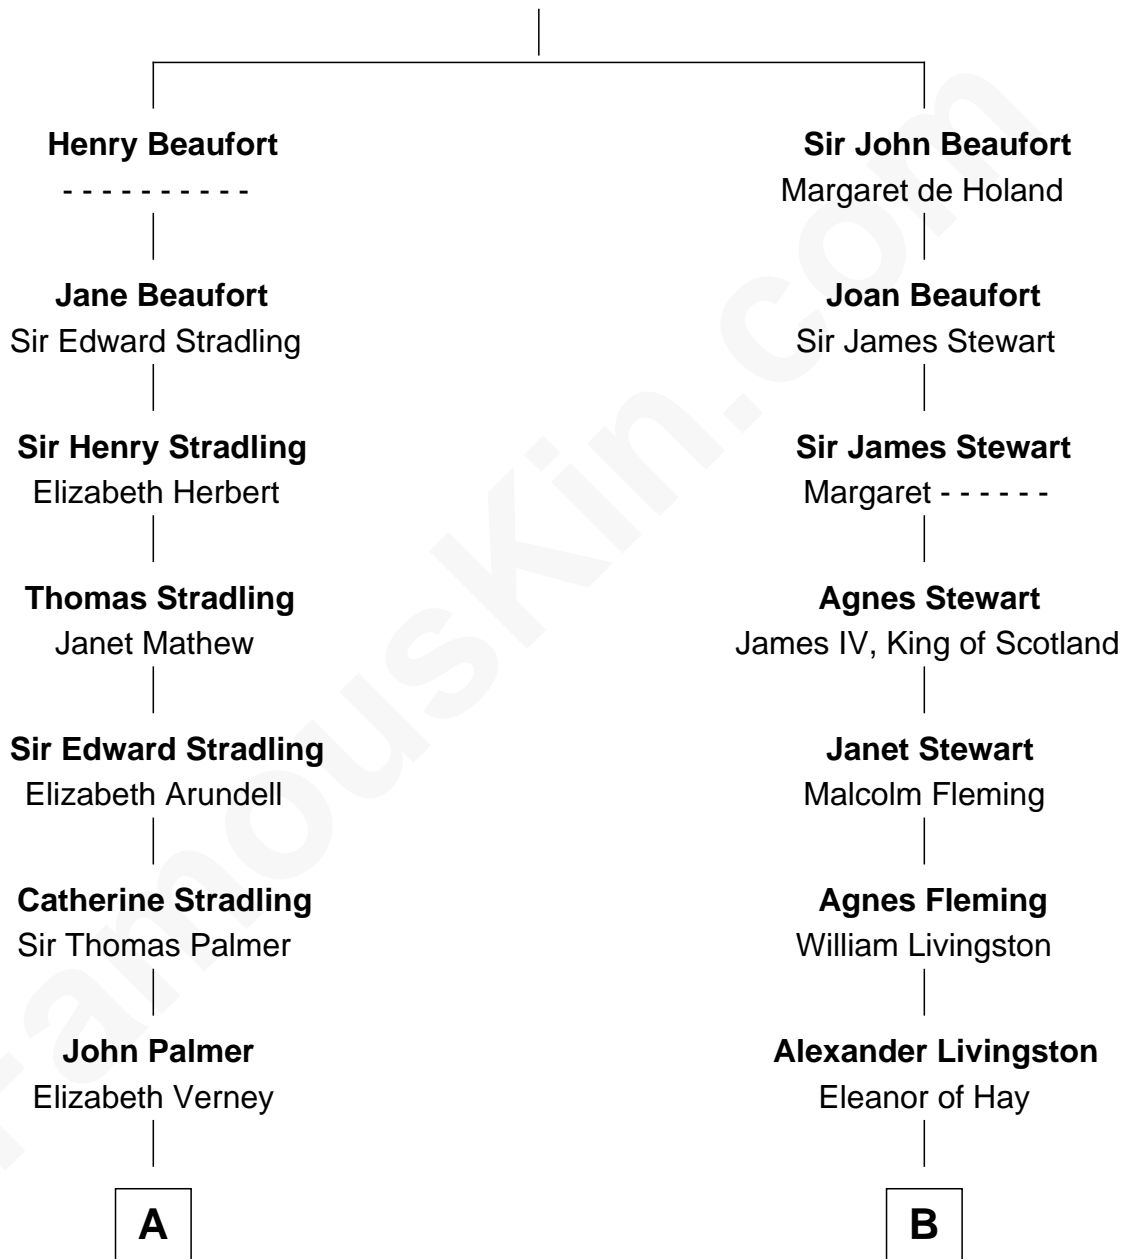

# FamousKin.com Relationship Chart of

**Harper Lee**

*Author of To Kill a Mockingbird*

18th cousin of

**Howard Dean**

*79th Governor of Vermont*

**John of Gaunt**  
Katherine Roet

**C**

**Frances Cunningham Finch**

Amasa Coleman Lee

**Harper Lee**

*Author of To Kill a Mockingbird*

**D**

**Andrea Belden Maitland**

Howard Brush Dean

**Howard Dean**

*79th Governor of Vermont*

FamousKin.com