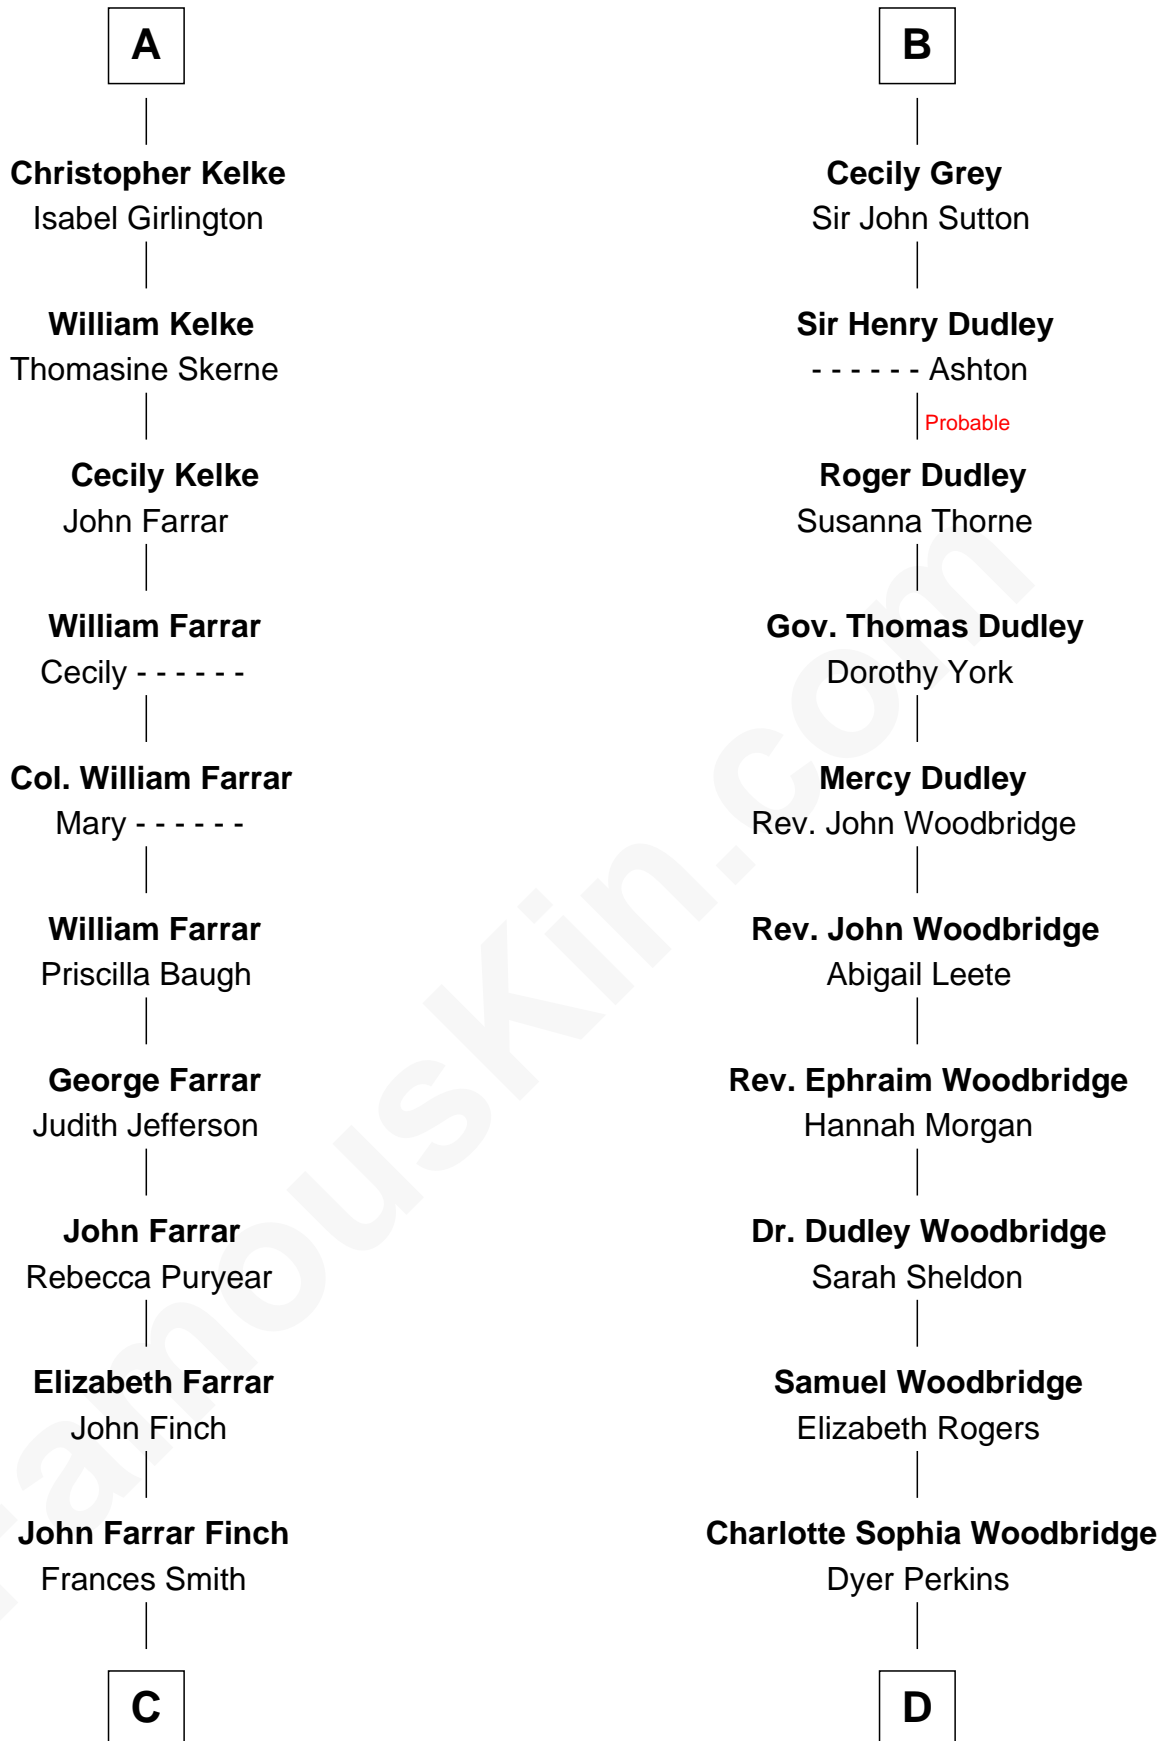

# FamousKin.com Relationship Chart of

**Harper Lee**

*Author of To Kill a Mockingbird*

20th cousin of

**Humphrey Bogart**

*Movie Actor*

**Bartholomew de Badlesmere**

Margaret de Clare

**Margaret de Badlesmere**

Sir John de Tibetot

**Sir Robert de Tibetot**

Margaret Deincourt

**Elizabeth de Tibetot**

Sir Philip le Despencer

**Margery Despencer**

Sir Roger Wentworth

Sir William de Ros

**Thomas de Ros**

Beatrice de Stafford

**Margaret de Ros**

Sir Reynold Grey

**Margaret Grey**

Sir William Bonville

**William Bonville**

Elizabeth Harington

**William Bonville**

Katherine Neville

**Cecily Bonville**

Thomas Grey

**B**

**C**

**John Robert Finch**  
Frances Cunningham