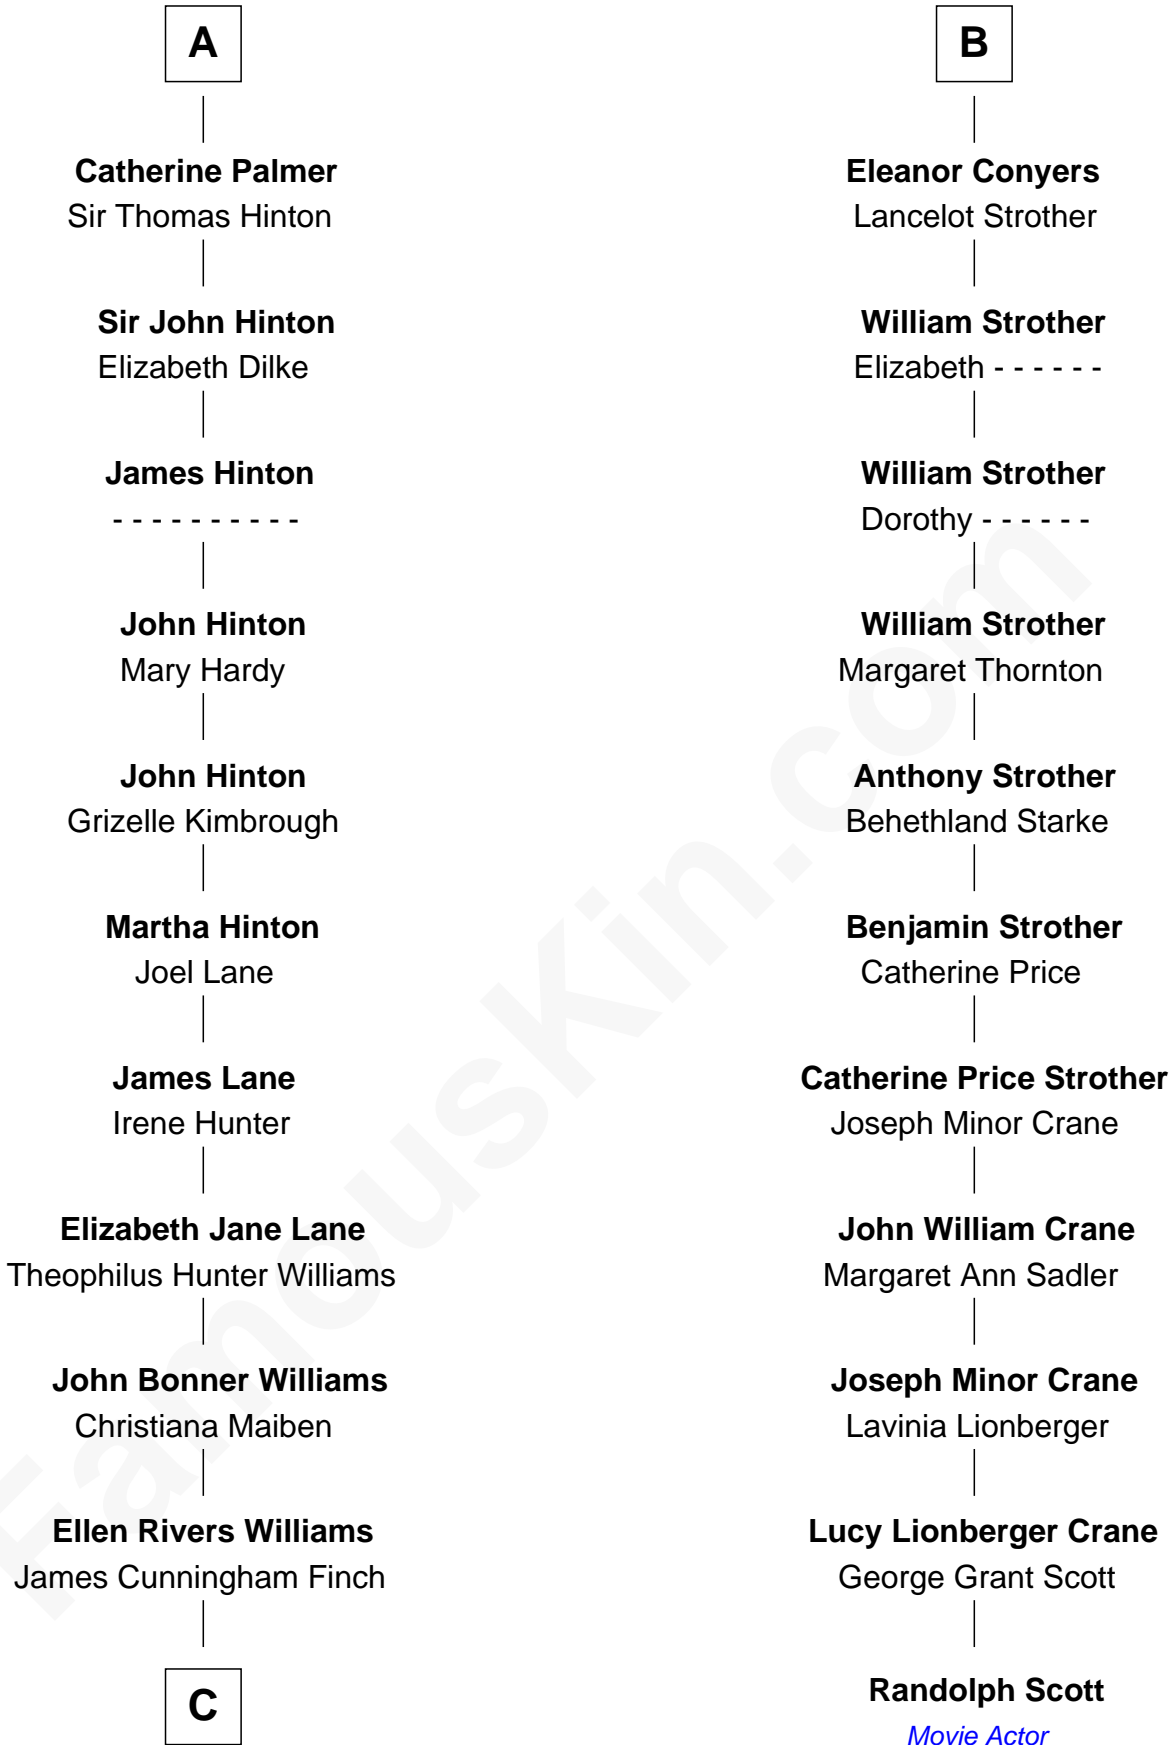

# FamousKin.com Relationship Chart of

**Harper Lee**

*Author of To Kill a Mockingbird*

17th cousin 1 time removed of

**Randolph Scott**

*Movie Actor*

**John of Gaunt**  
Katherine Roet

**C**

—  
**Frances Cunningham Finch**

Amasa Coleman Lee

—  
**Harper Lee**

*Author of [To Kill a Mockingbird](#)*

FamousKin.com