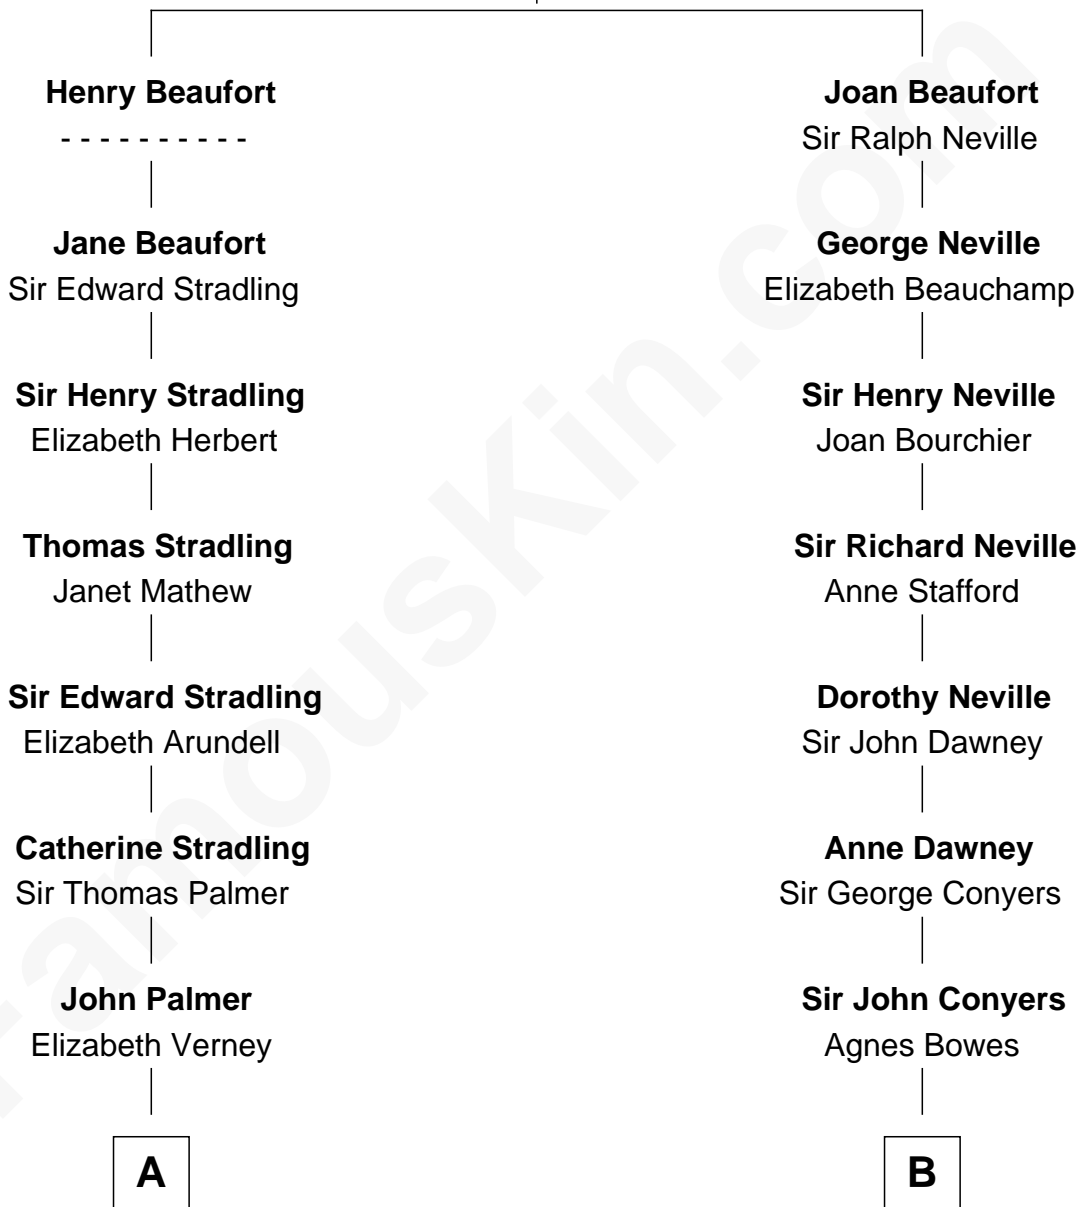

# FamousKin.com Relationship Chart of

**Harper Lee**

*Author of To Kill a Mockingbird*

17th cousin 1 time removed of

**Randolph Scott**

*Movie Actor*

**John of Gaunt**  
Katherine Roet

**C**

—  
**Frances Cunningham Finch**

Amasa Coleman Lee

—  
**Harper Lee**

*Author of [To Kill a Mockingbird](#)*

FamousKin.com