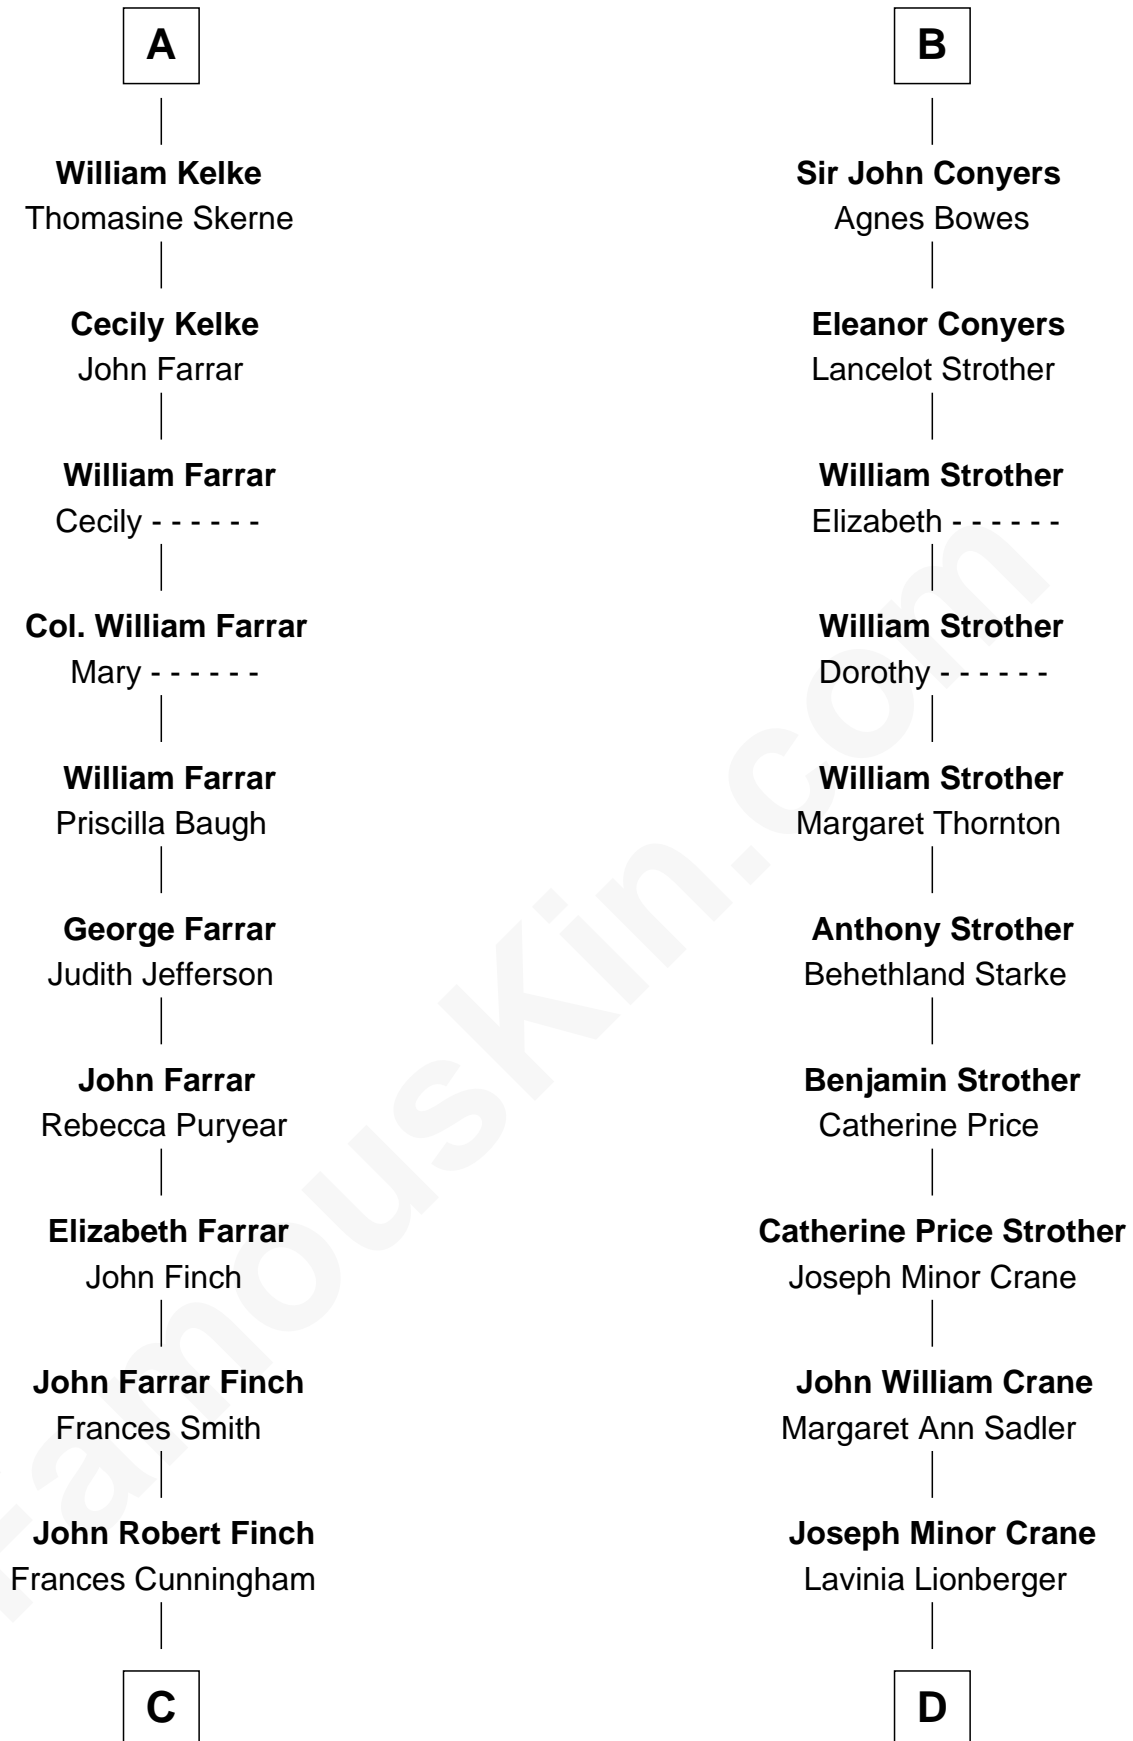

FamousKin.com Relationship Chart of

Harper Lee

Author of To Kill a Mockingbird

18th cousin 1 time removed of

Randolph Scott

Movie Actor

Sir Ralph de Neville

Alice de Audley

Margaret de Neville

Sir Henry Percy

Sir Henry Percy

Elizabeth Mortimer

Elizabeth Percy

Sir John Clifford

Mary Clifford

Sir Philip Wentworth

Maude de Percy

Sir Ralph Neville

Joan Beaufort

George Neville

Elizabeth Beauchamp

Sir Henry Neville

Joan Bouchier

Sir Richard Neville

Anne Stafford

Dorothy Neville

Sir John Dawney

Anne Dawney

Sir George Conyers

B

FamousKin.com