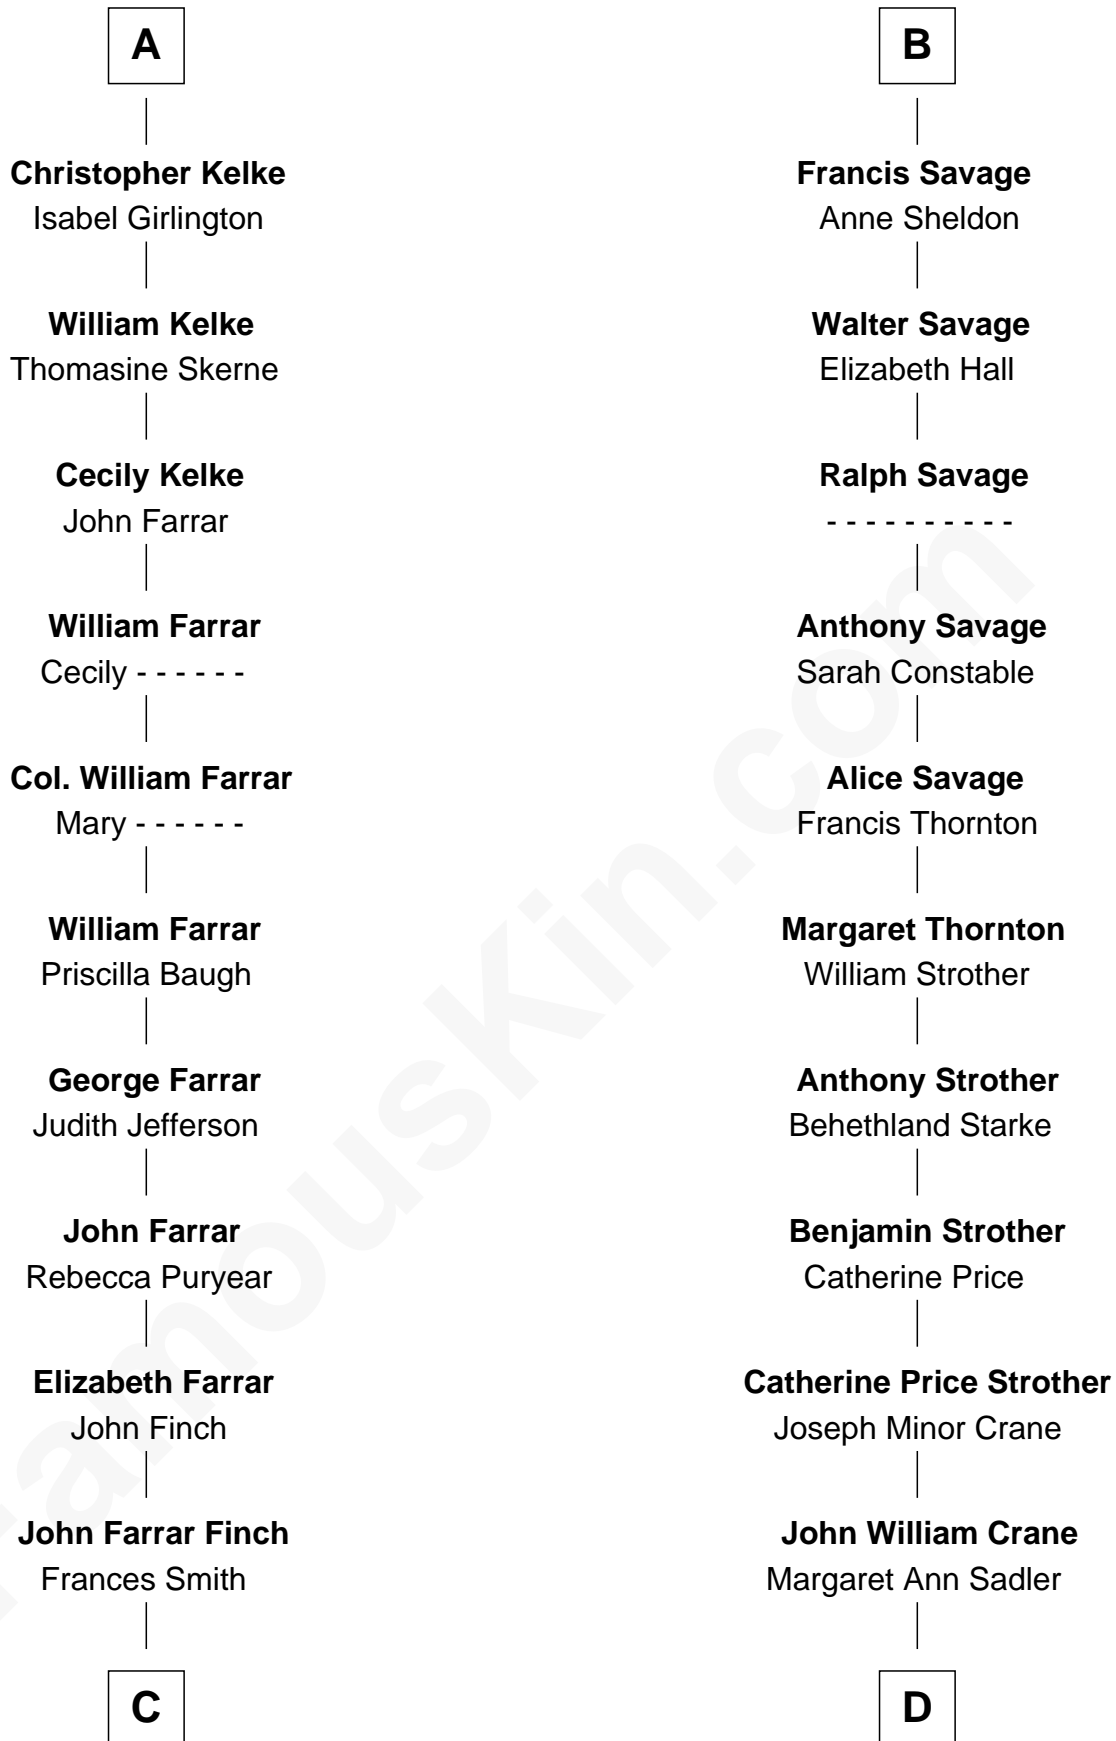

FamousKin.com

Relationship Chart of

Harper Lee

Author of To Kill a Mockingbird

19th cousin 1 time removed of

Randolph Scott
Movie Actor

Henry Plantagenet
Maud de Chaworth

Mary Plantagenet
Henry de Percy

Sir Henry Percy
Margaret de Neville

Sir Henry Percy
Elizabeth Mortimer

Elizabeth Percy
Sir John Clifford

Mary Clifford
Sir Philip Wentworth

Elizabeth Wentworth
Sir Martin de la See

Elizabeth de la See
Roger Kelke

A

Eleanor Plantagenet
Richard Fitzalan

Sir Richard Fitzalan
Elizabeth de Bohun

Elizabeth Fitzalan
Sir Robert Goushill

Joan Goushill
Sir Thomas Stanley

Katherine Stanley
Sir John Savage

Sir Christopher Savage
Anne Stanley

Sir Christopher Savage
Anne Lygon

B

C

John Robert Finch
Frances Cunningham

James Cunningham Finch
Ellen Rivers Williams

Frances Cunningham Finch
Amasa Coleman Lee

Harper Lee
Author of To Kill a Mockingbird

D