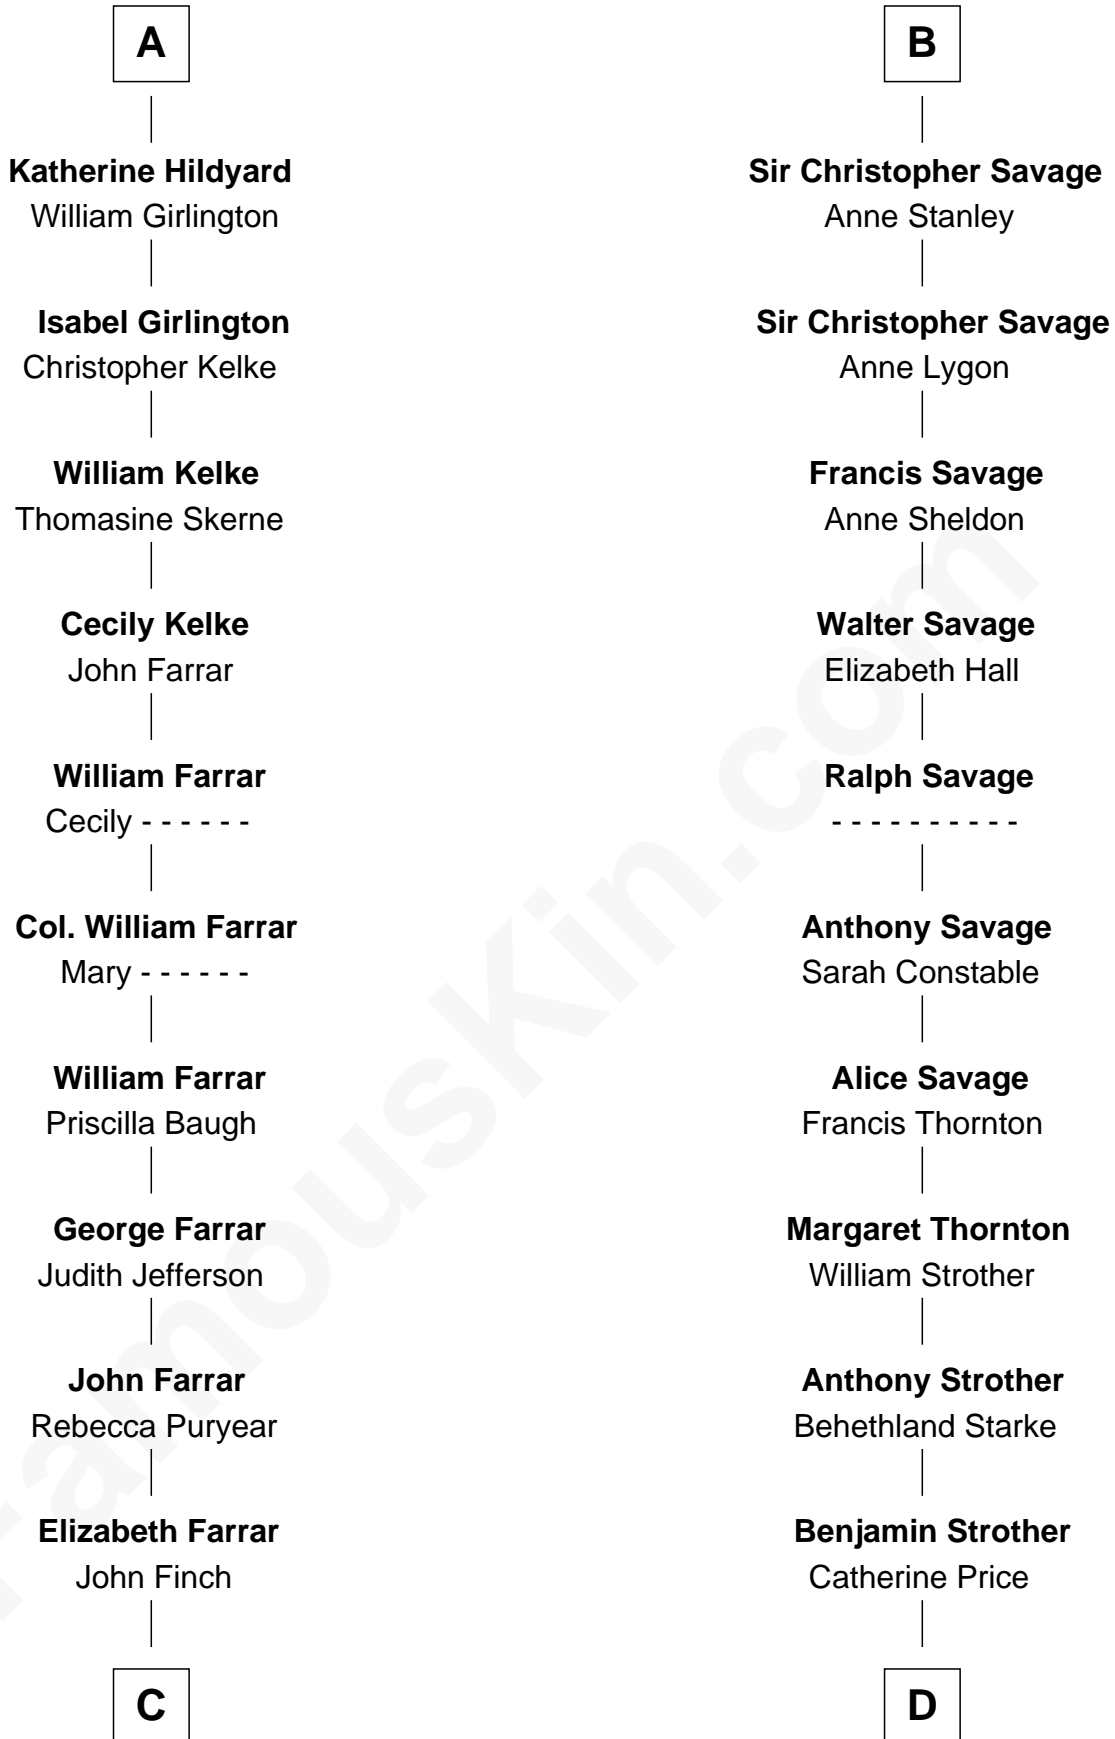

FamousKin.com

Relationship Chart of

Harper Lee

Author of To Kill a Mockingbird

21st cousin of

Randolph Scott

Movie Actor

William de Beauchamp

Maud FitzJohn

C

John Farrar Finch

Frances Smith

John Robert Finch

Frances Cunningham

James Cunningham Finch

Ellen Rivers Williams

Margaret Ann Sadler

Joseph Minor Crane

Lavinia Lionberger

Lucy Lionberger Crane

George Grant Scott

Randolph Scott

Movie Actor

FamousKin.com