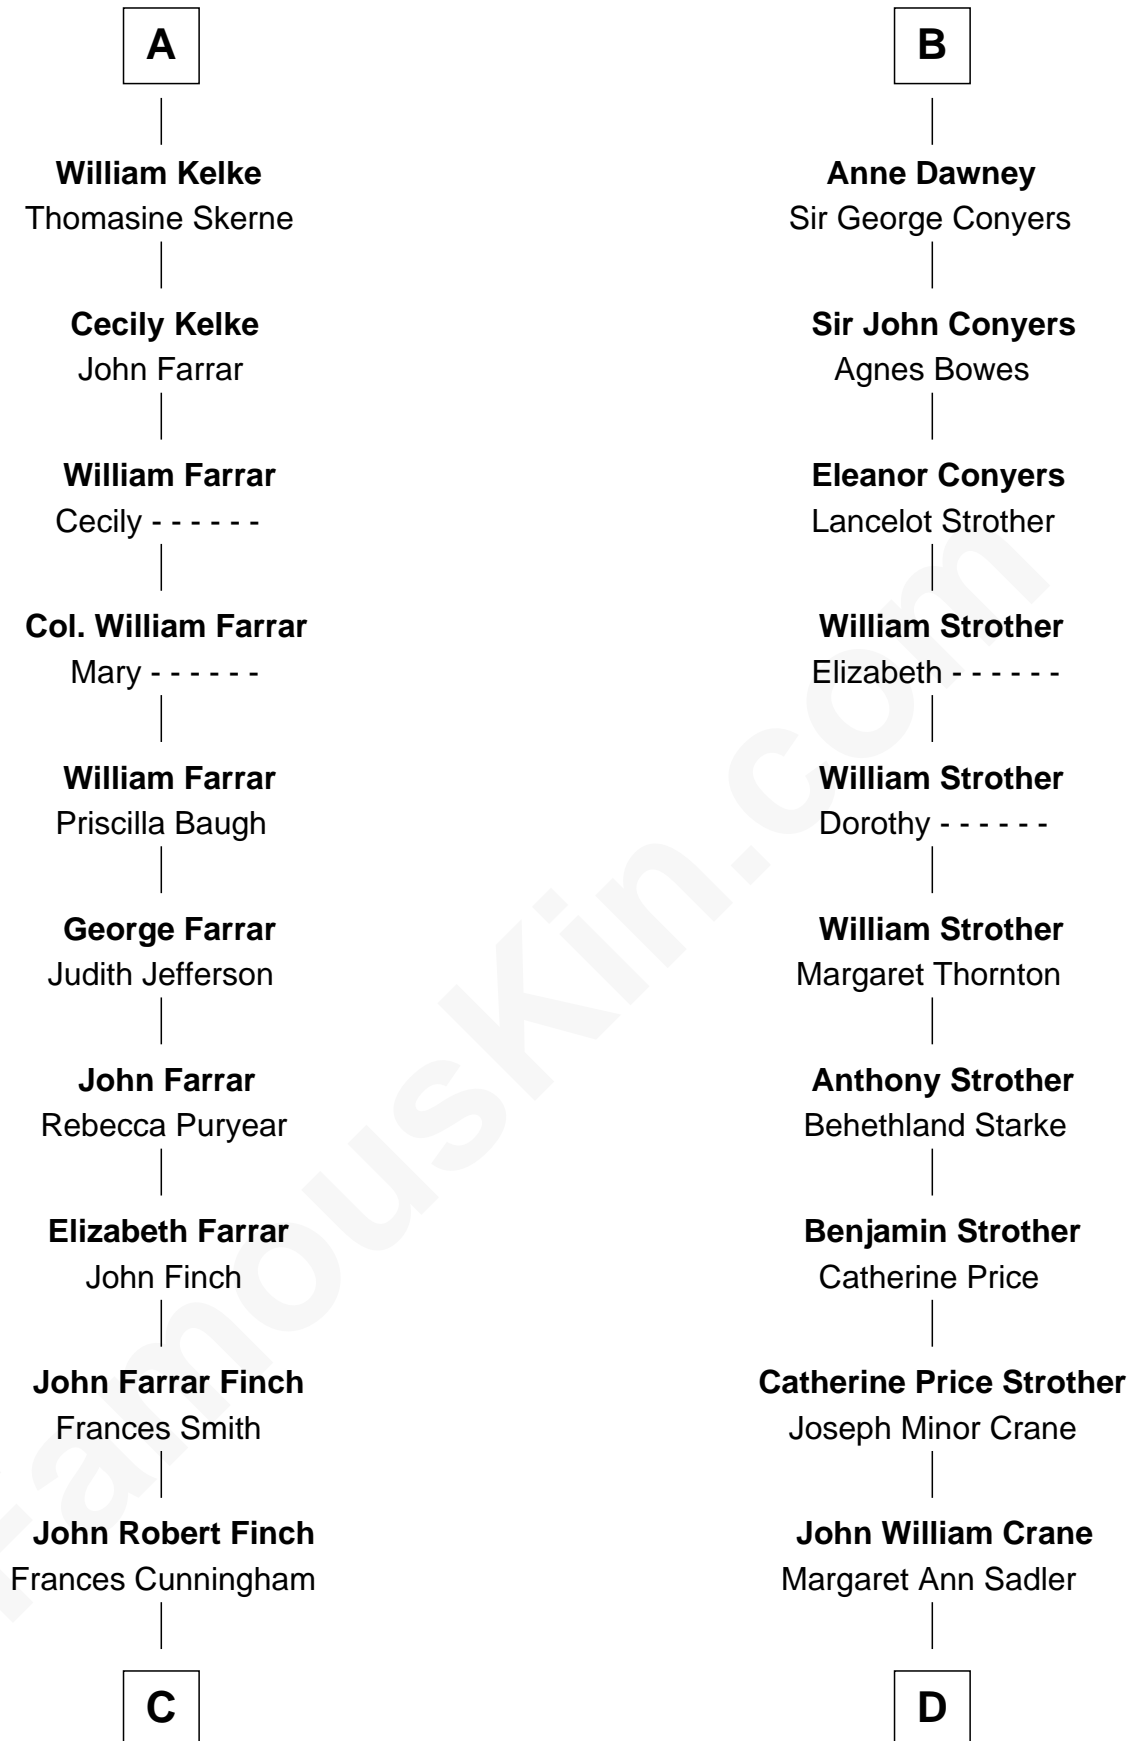

FamousKin.com Relationship Chart of

Harper Lee

Author of To Kill a Mockingbird

19th cousin of

Randolph Scott

Movie Actor

Ralph de Stafford

with wife
Margaret de Audley

with wife
Katherine de Hastang

Sir Hugh de Stafford
Philippa de Beauchamp

Margaret Stafford
Sir John Stafford

Katherine de Stafford
Michael de la Pole

Ralph Stafford
Maud de Hastang

Isabel de la Pole
Thomas Morley

Sir Humphrey Stafford
Elizabeth Burdet

Anne Morley
Sir John Hastings

Sir Humphrey Stafford
Eleanor Aylesbury

Elizabeth Hastings
Sir Robert Hildyard

Humphrey Stafford
Katherine Fray

Katherine Hildyard
William Girlington

Anne Stafford
Sir Richard Neville

Isabel Girlington
Christopher Kelke

Dorothy Neville
Sir John Dawney

A

B

FamousKin.com