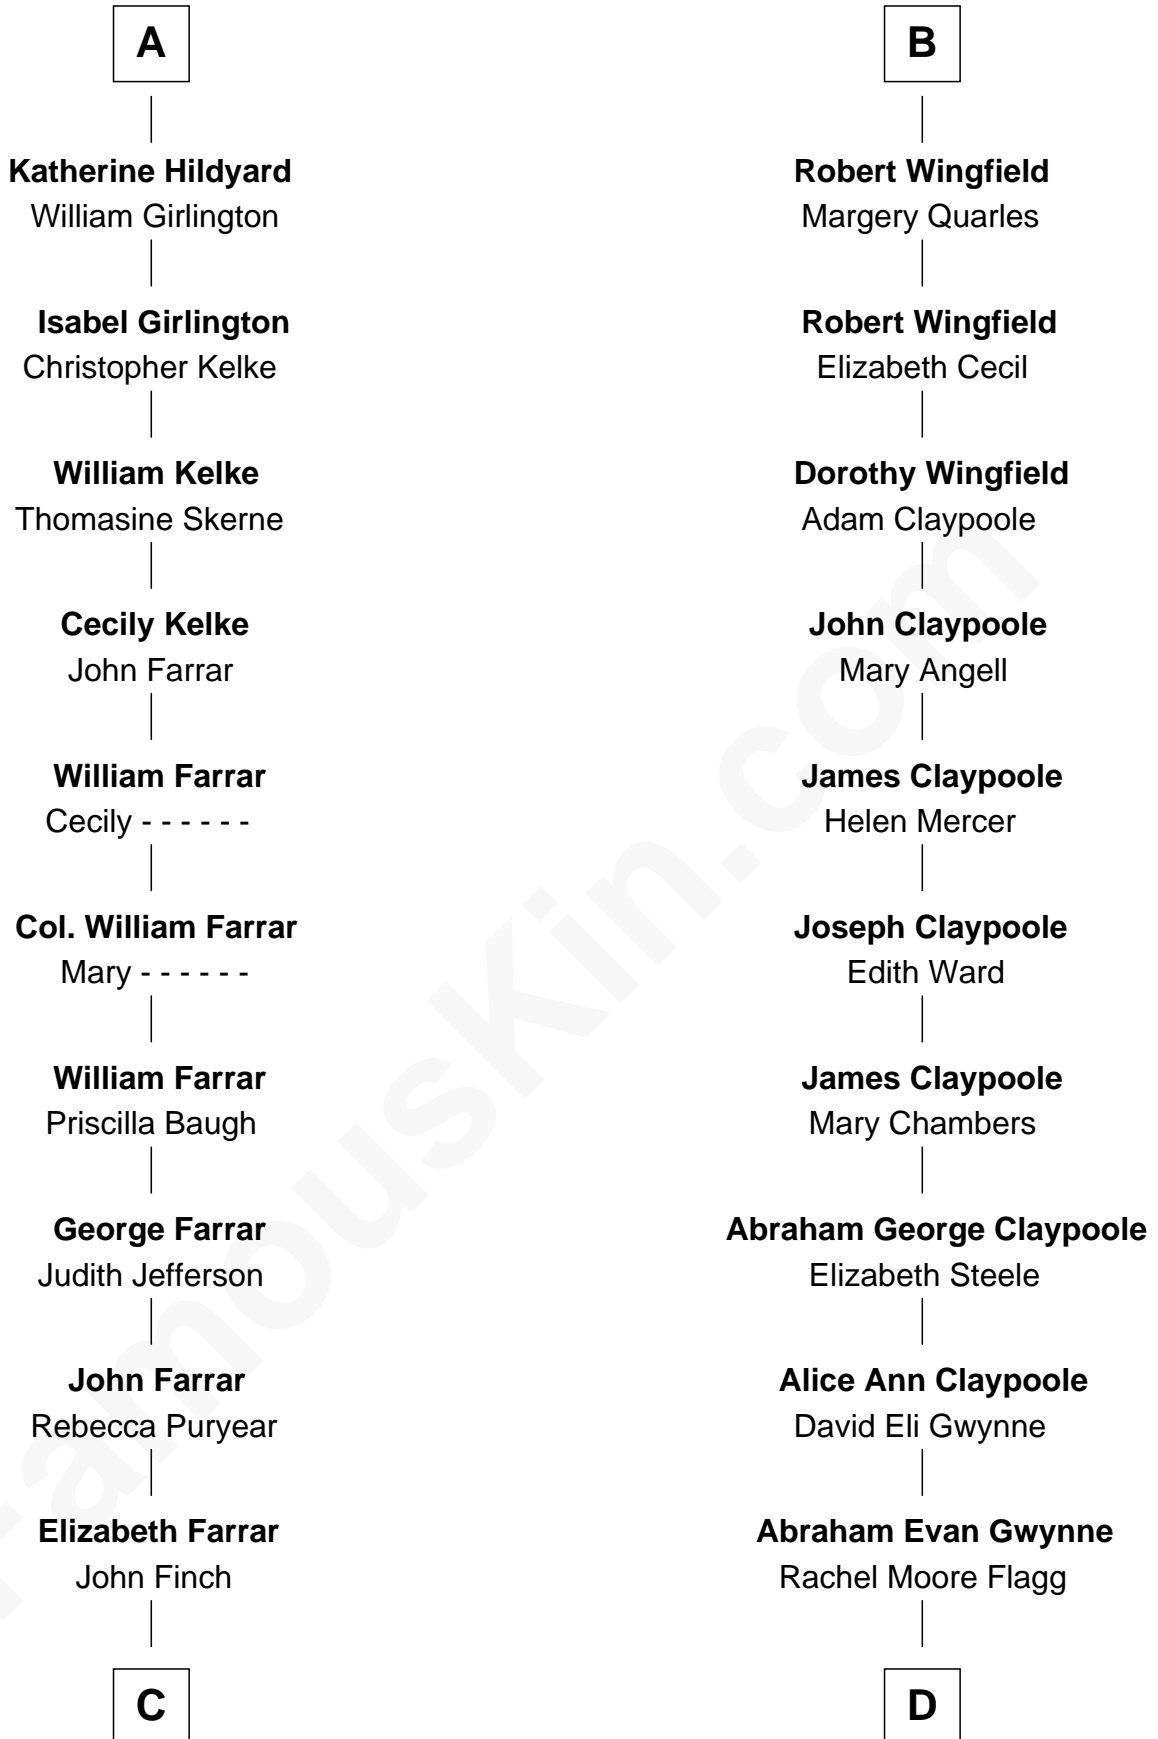

## Relationship Chart of

### Harper Lee

*Author of To Kill a Mockingbird*

20th cousin 1 time removed of

**Anderson Cooper**  
*Television Journalist*

**C**

**John Farrar Finch**  
Frances Smith

**John Robert Finch**  
Frances Cunningham

**Reginald Claypoole Vanderbilt**  
Gloria Maria Mercedes Morgan

**Gloria Laura Morgan Vanderbilt**  
Wyatt Emory Cooper

**Anderson Cooper**  
*Television Journalist*