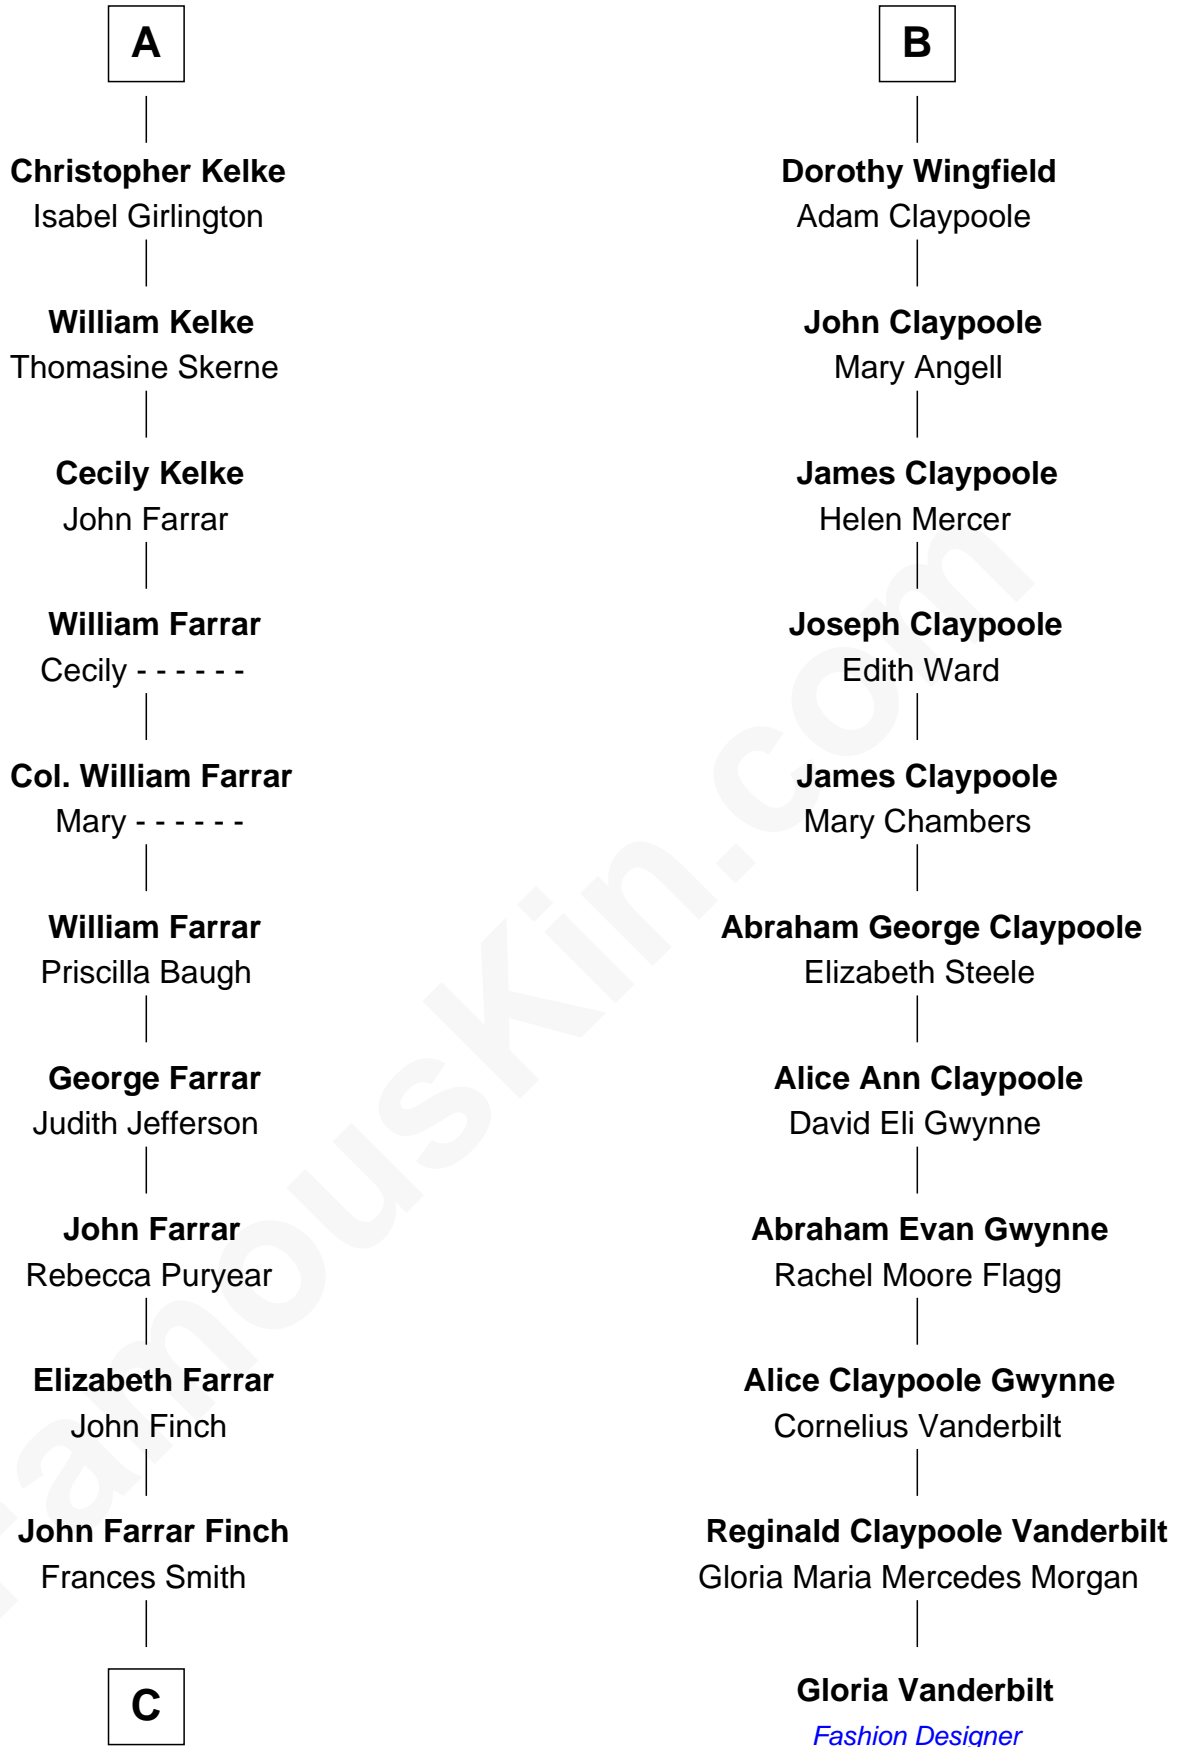

FamousKin.com

Relationship Chart of Harper Lee

Author of To Kill a Mockingbird

17th cousin 3 times removed of

Gloria Vanderbilt

Fashion Designer

Henry Plantagenet

Maud de Chaworth

Mary Clifford

Sir Philip Wentworth

Elizabeth Wentworth

Sir Martin de la See

Elizabeth de la See

Roger Kelke

A

Eleanor Plantagenet

Richard Fitzalan

Sir Richard Fitzalan

Elizabeth de Bohun

Elizabeth Fitzalan

Sir Robert Goushill

Elizabeth Goushill

Sir Robert Wingfield

Sir Henry Wingfield

Elizabeth Rookes

Robert Wingfield

Margery Quarles

Robert Wingfield

Elizabeth Cecil

B

C

—
John Robert Finch
Frances Cunningham