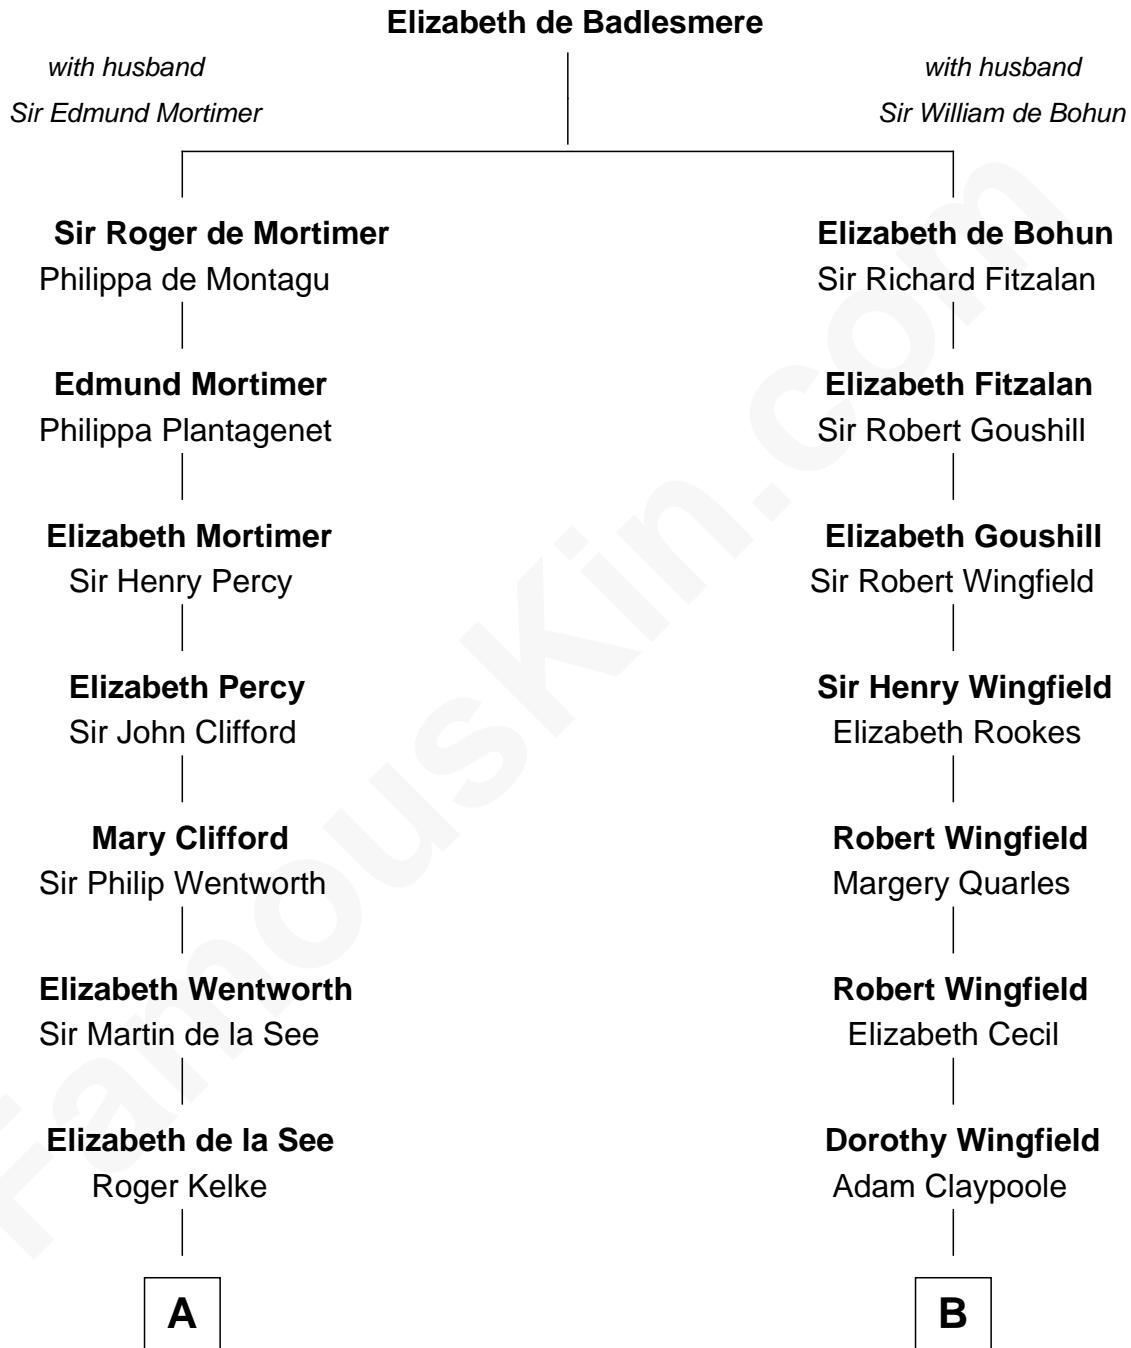

FamousKin.com

Relationship Chart of Harper Lee

Author of To Kill a Mockingbird

16th cousin 4 times removed of

Gloria Vanderbilt
Fashion Designer

C

—
John Robert Finch
Frances Cunningham

—
James Cunningham Finch
Ellen Rivers Williams