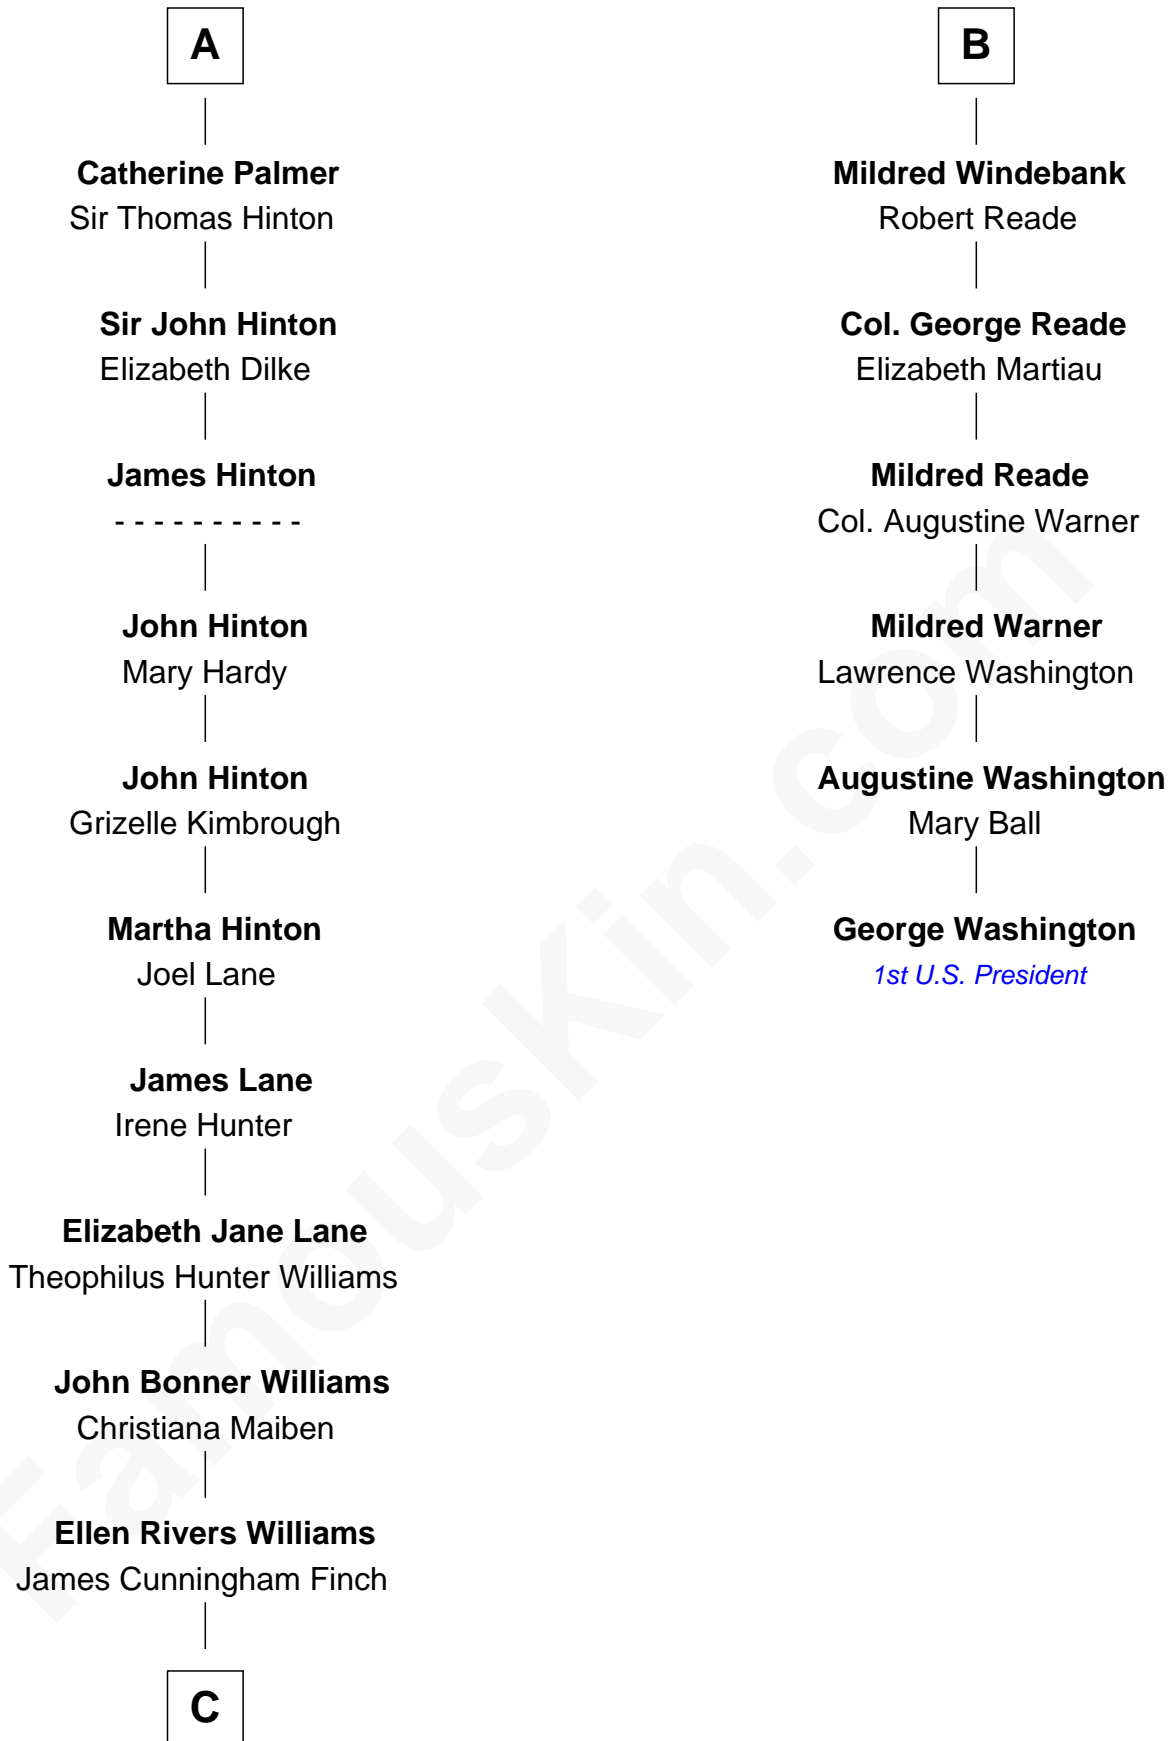

FamousKin.com

Relationship Chart of Harper Lee

Author of To Kill a Mockingbird

12th cousin 6 times removed of

George Washington
1st U.S. President

C

—
Frances Cunningham Finch

Amasa Coleman Lee