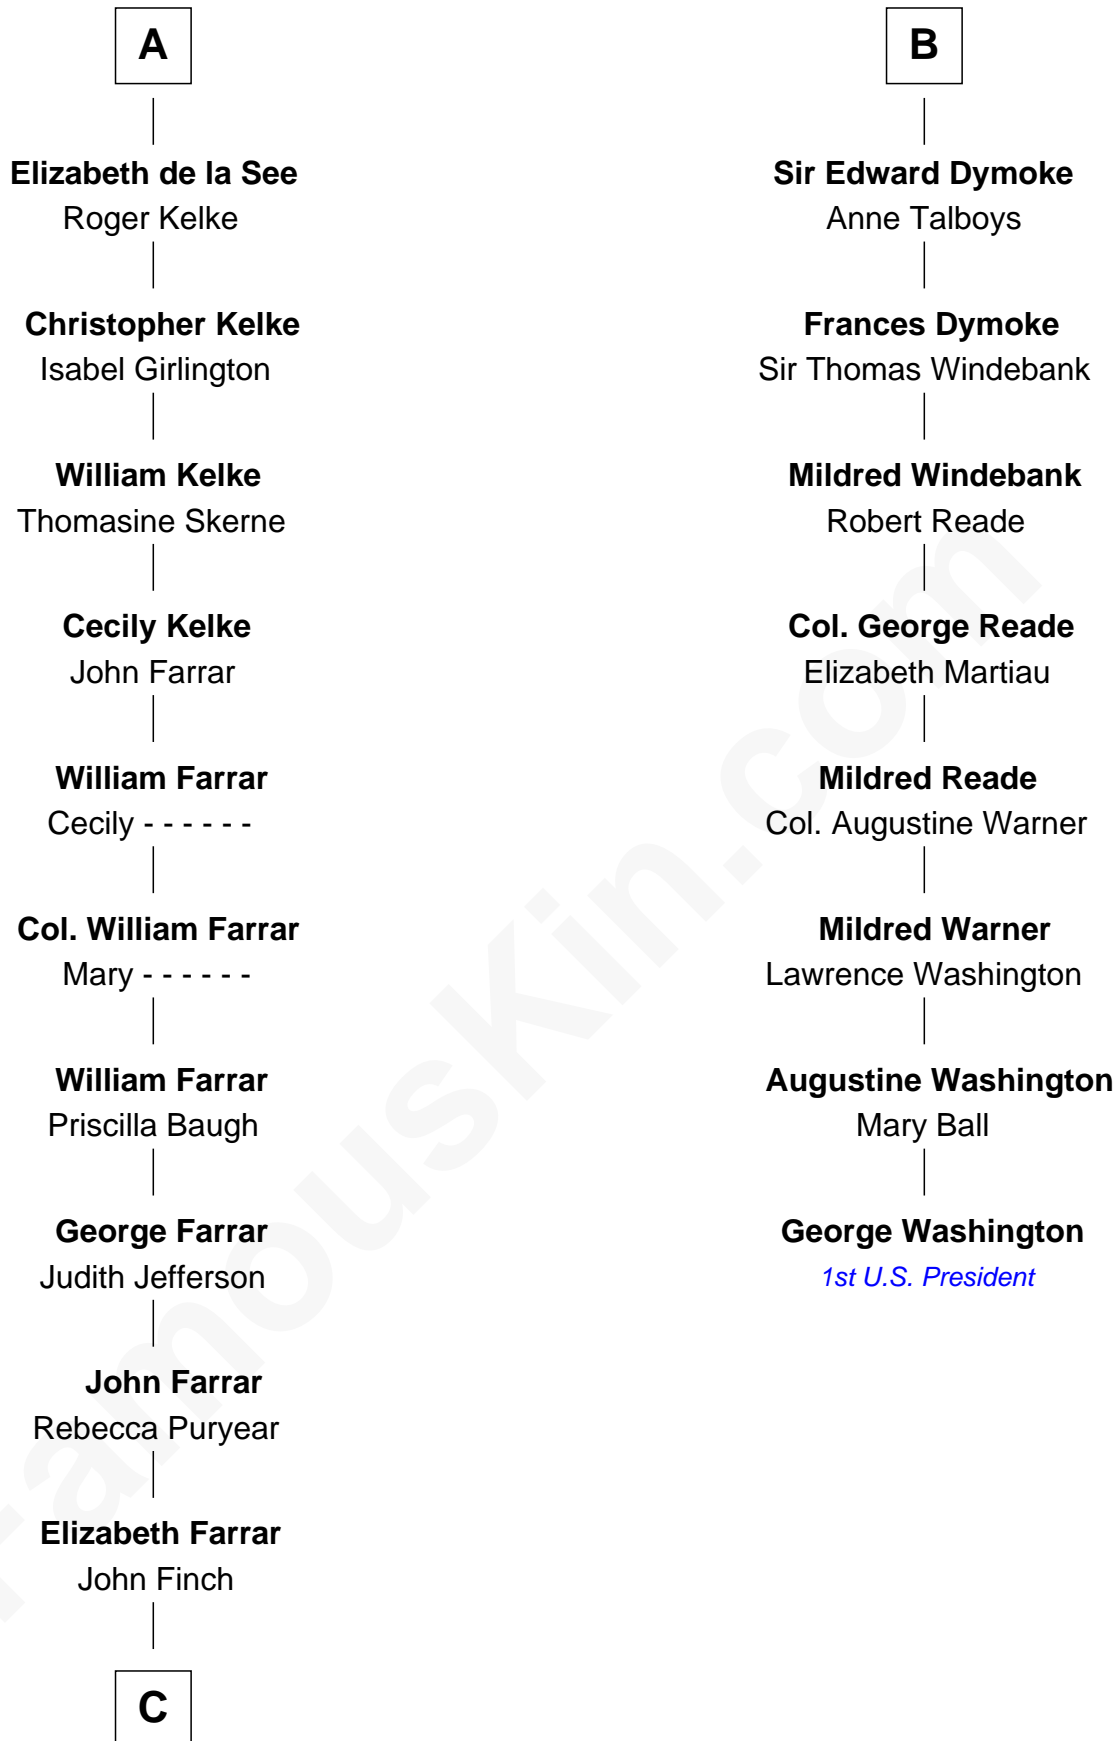

FamousKin.com

Relationship Chart of Harper Lee

Author of To Kill a Mockingbird

14th cousin 7 times removed of

George Washington
1st U.S. President

C

John Farrar Finch

Frances Smith