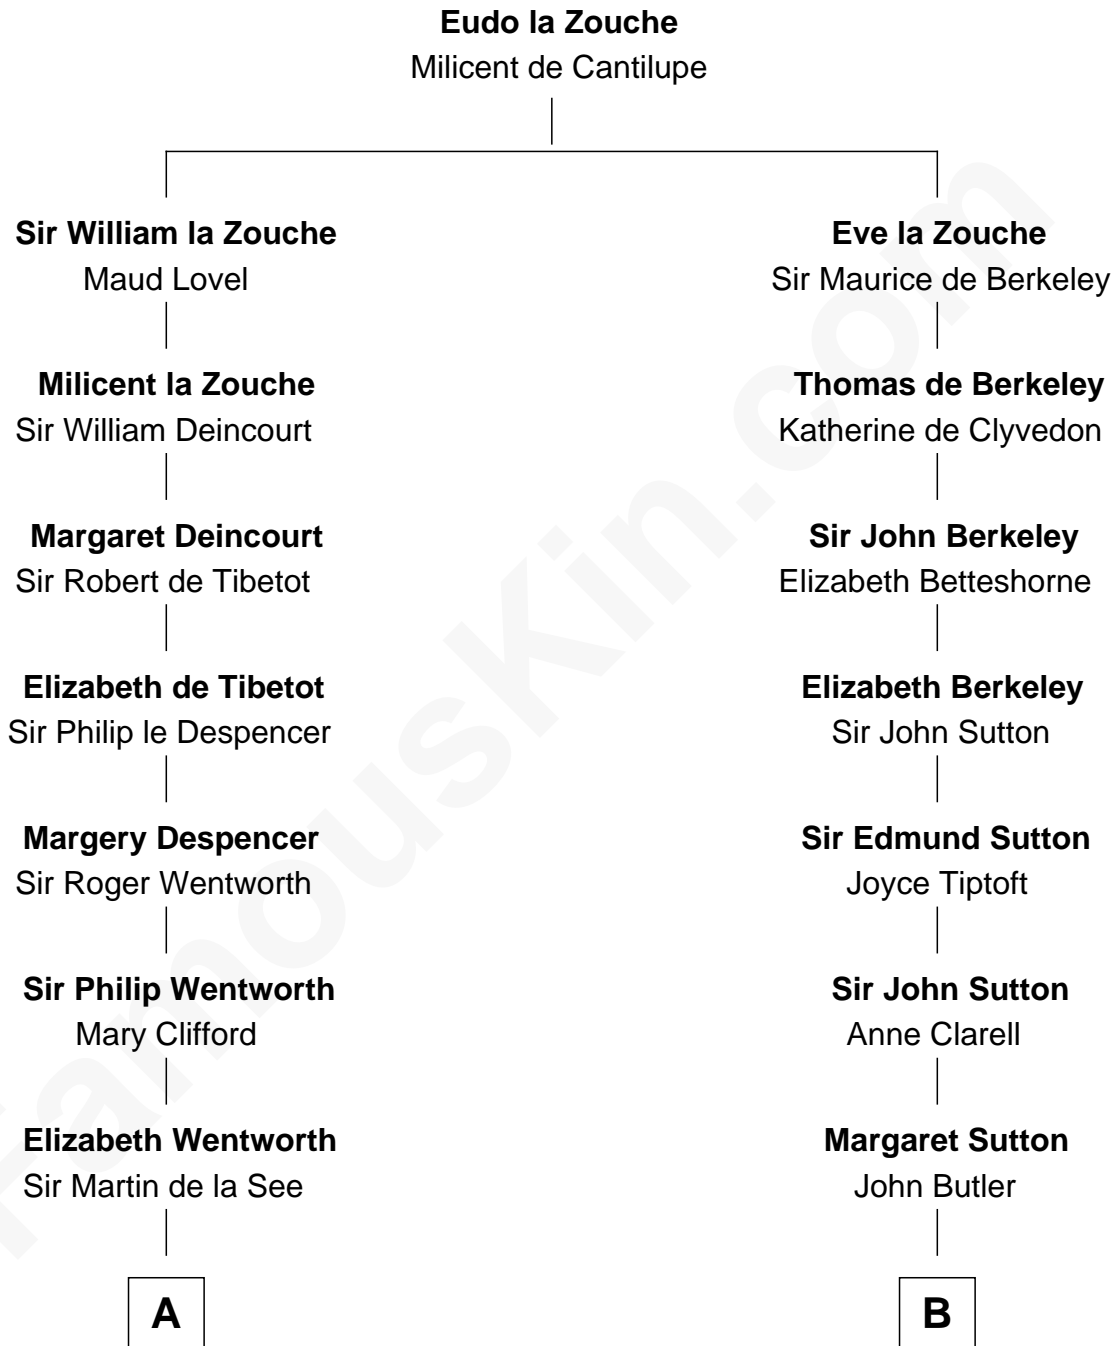

FamousKin.com

Relationship Chart of Harper Lee

Author of To Kill a Mockingbird

13th cousin 8 times removed of

George Washington
1st U.S. President

C

John Farrar Finch

Frances Smith