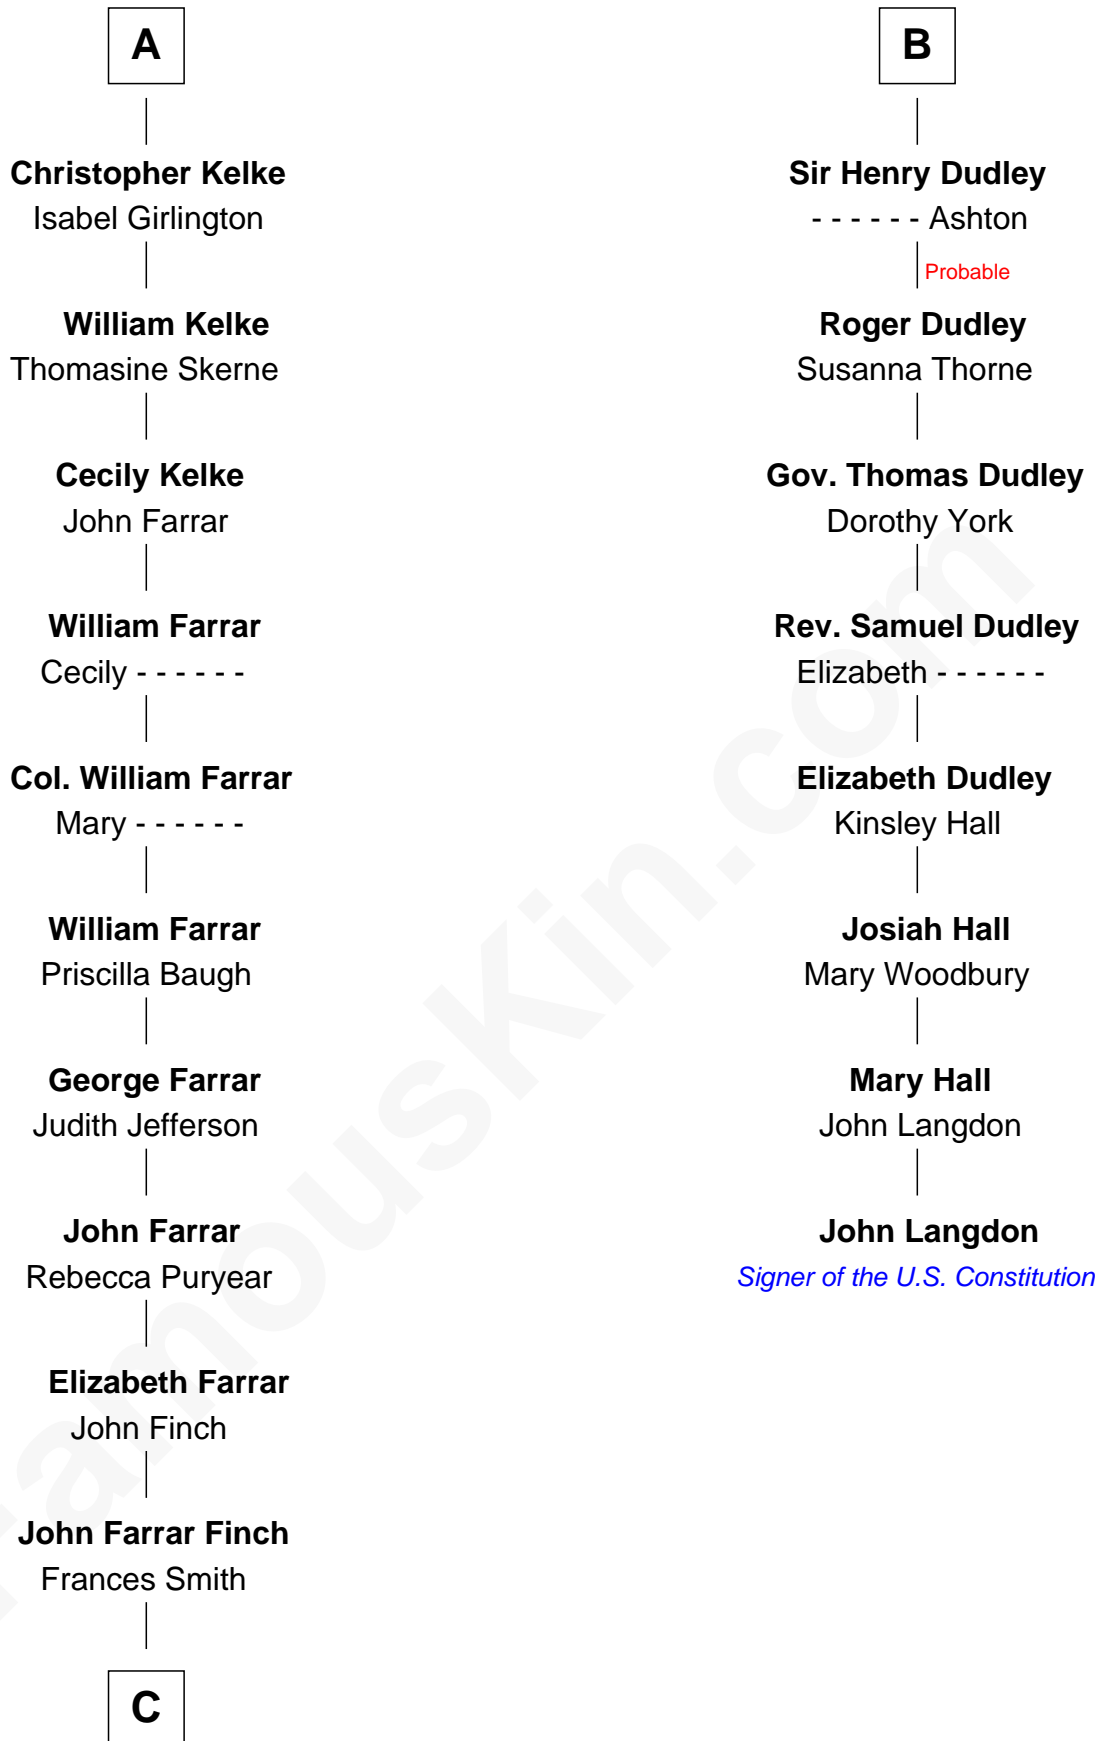

## Relationship Chart of Harper Lee

*Author of To Kill a Mockingbird*

14th cousin 6 times removed of

**John Langdon**

*Signer of the U.S. Constitution*

**Henry Plantagenet**  
Maud de Chaworth

**Mary Plantagenet**  
Henry de Percy

**Sir Henry Percy**  
Margaret de Neville

**Sir Henry Percy**  
Elizabeth Mortimer

**Elizabeth Percy**  
Sir John Clifford

**Mary Clifford**  
Sir Philip Wentworth

**Elizabeth Wentworth**  
Sir Martin de la See

**Elizabeth de la See**  
Roger Kelke

**A**

**Eleanor Plantagenet**  
Richard Fitzalan

**Alice Fitzalan**  
Sir Thomas de Holand

**Eleanor Holand**  
Edward Cherleton

**Joyce Cherleton**  
Sir John Tiptoft

**Joyce Tiptoft**  
Sir Edmund Sutton

**Sir Edward Sutton**  
Cecily Willoughby

**Sir John Sutton**  
Cecily Grey

**B**

**C**

—  
**John Robert Finch**  
Frances Cunningham

—  
**James Cunningham Finch**  
Ellen Rivers Williams