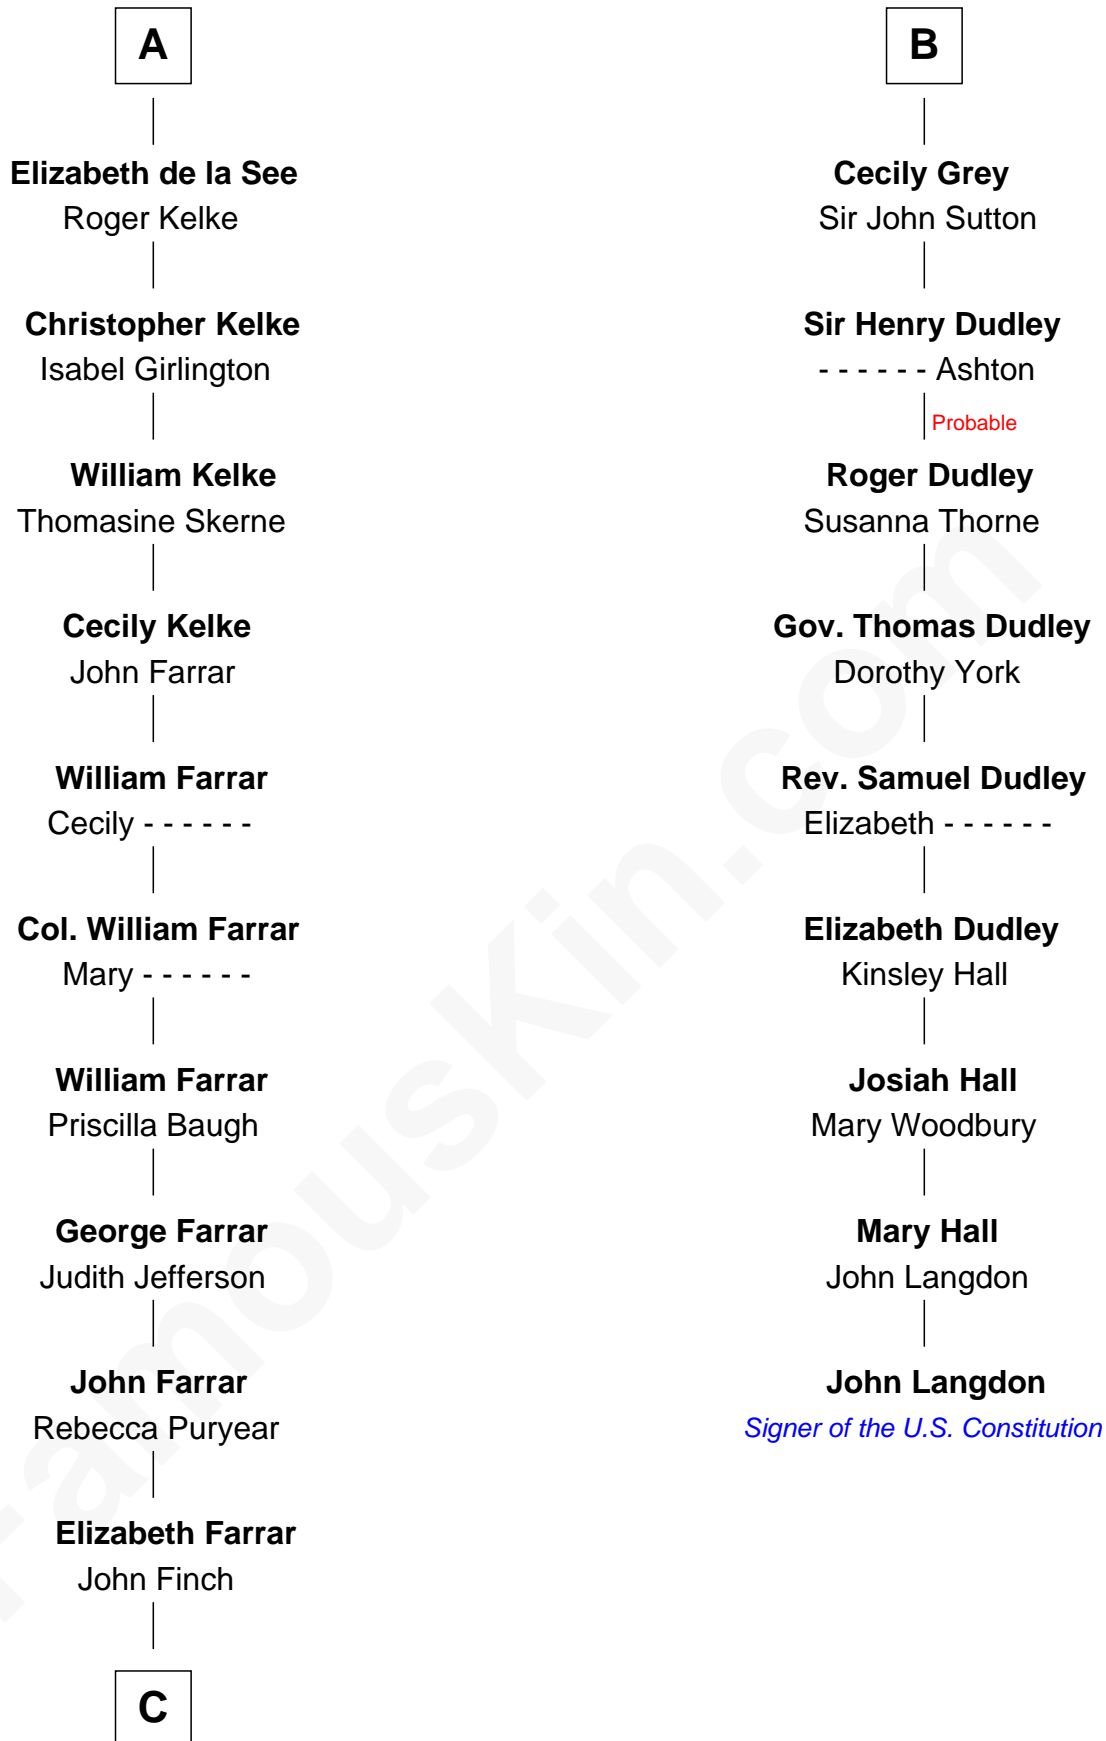

## Relationship Chart of

### Harper Lee

*Author of To Kill a Mockingbird*

15th cousin 6 times removed of

### John Langdon

*Signer of the U.S. Constitution*

**C**

John Farrar Finch

Frances Smith

John Robert Finch

Frances Cunningham

James Cunningham Finch