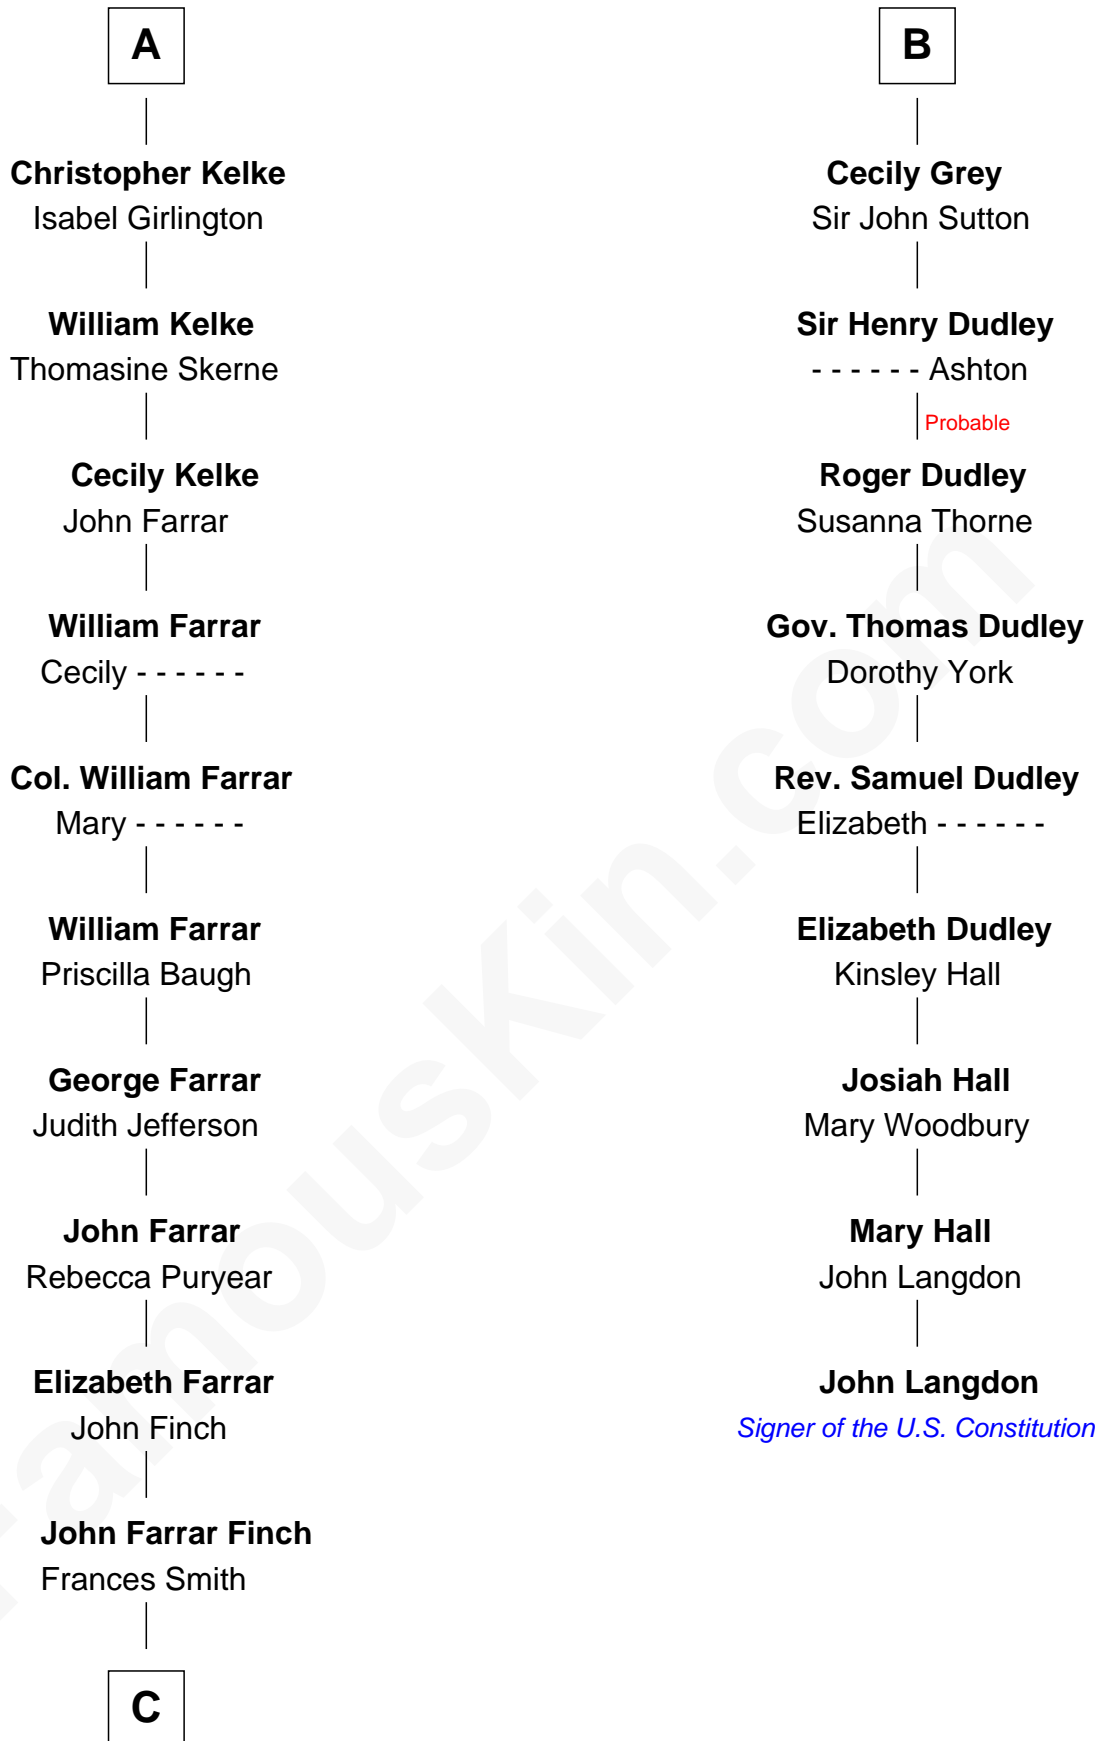

FamousKin.com

Relationship Chart of Harper Lee

Author of To Kill a Mockingbird

15th cousin 5 times removed of

John Langdon

Signer of the U.S. Constitution

Bartholomew de Badlesmere

Margaret de Clare

Margaret de Badlesmere

Sir John de Tibetot

Sir Robert de Tibetot

Margaret Deincourt

Elizabeth de Tibetot

Sir Philip le Despencer

Margery Despencer

Sir Roger Wentworth

Sir Philip Wentworth

Mary Clifford

Elizabeth Wentworth

Sir Martin de la See

Elizabeth de la See

Roger Kelke

A

Margery de Badlesmere

Elizabeth Harington

William Bonville

Katherine Neville

Cecily Bonville

Thomas Grey

B

C

—
John Robert Finch
Frances Cunningham