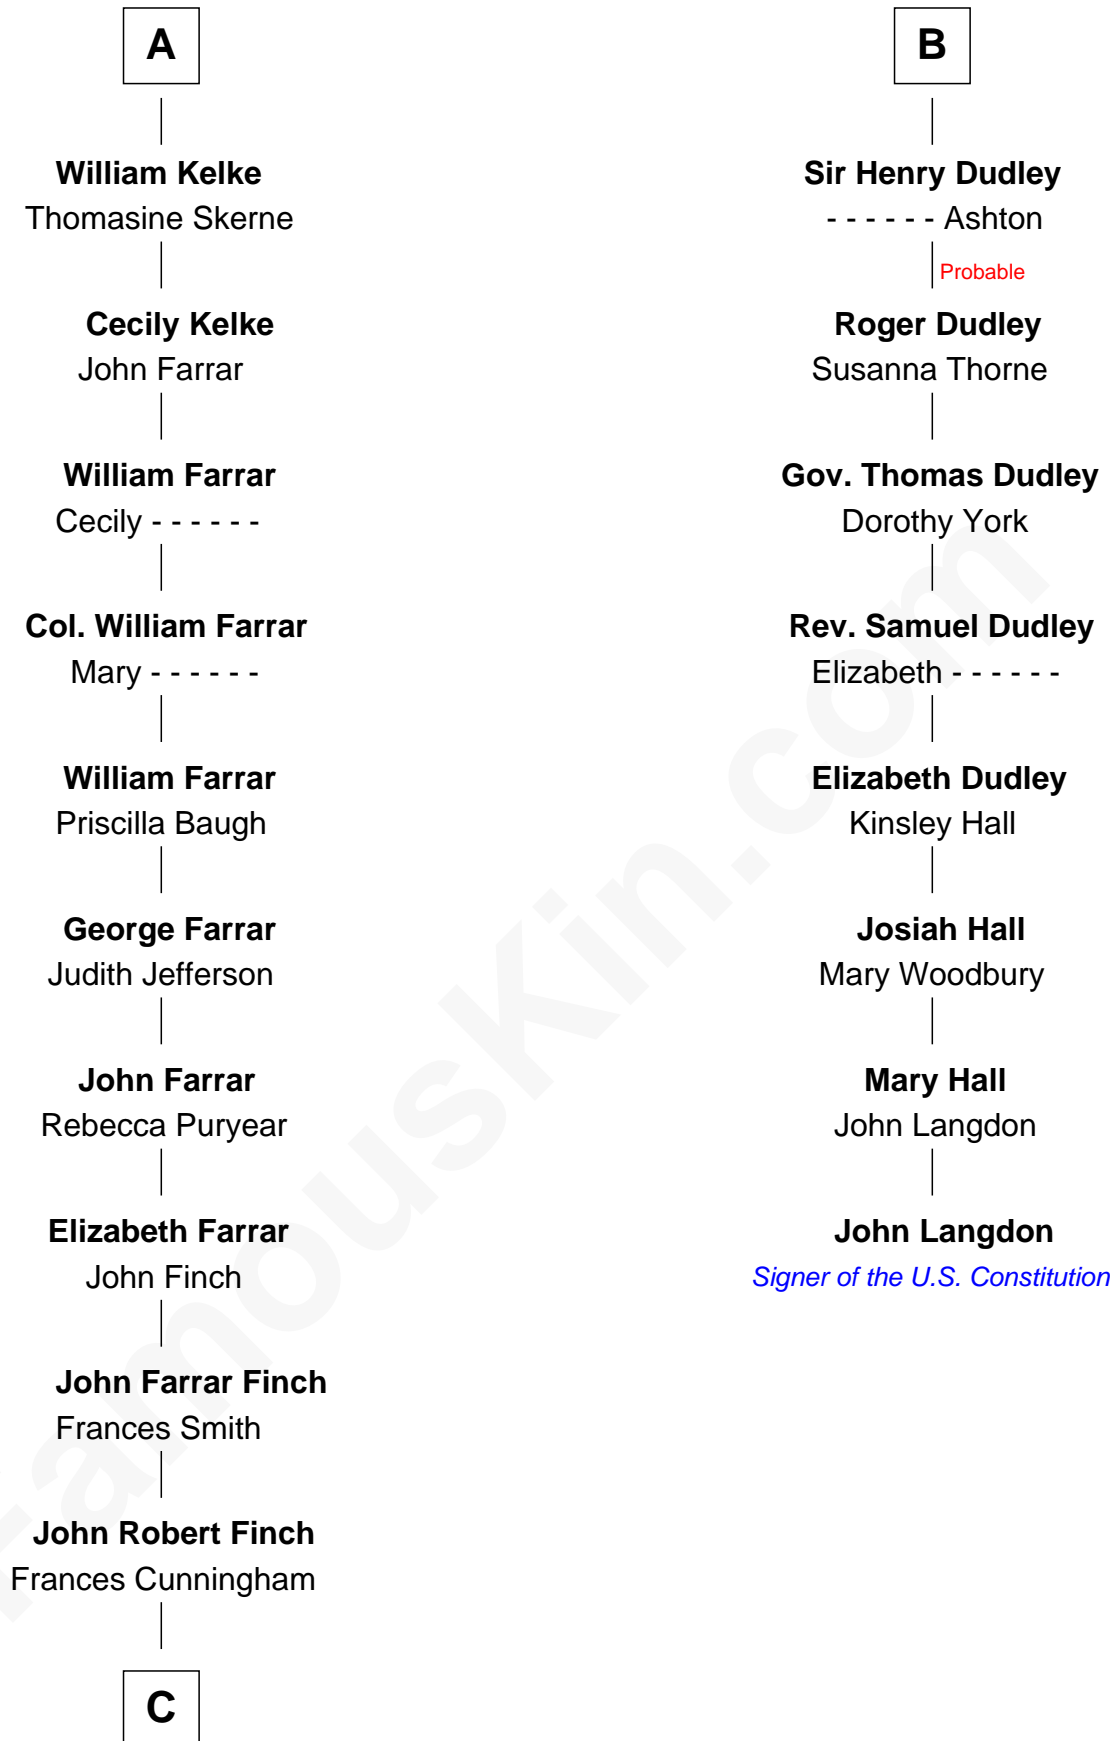

## Relationship Chart of Harper Lee

*Author of To Kill a Mockingbird*

14th cousin 5 times removed of

## John Langdon

*Signer of the U.S. Constitution*

**C**

James Cunningham Finch

Ellen Rivers Williams

Frances Cunningham Finch

Amasa Coleman Lee

Harper Lee