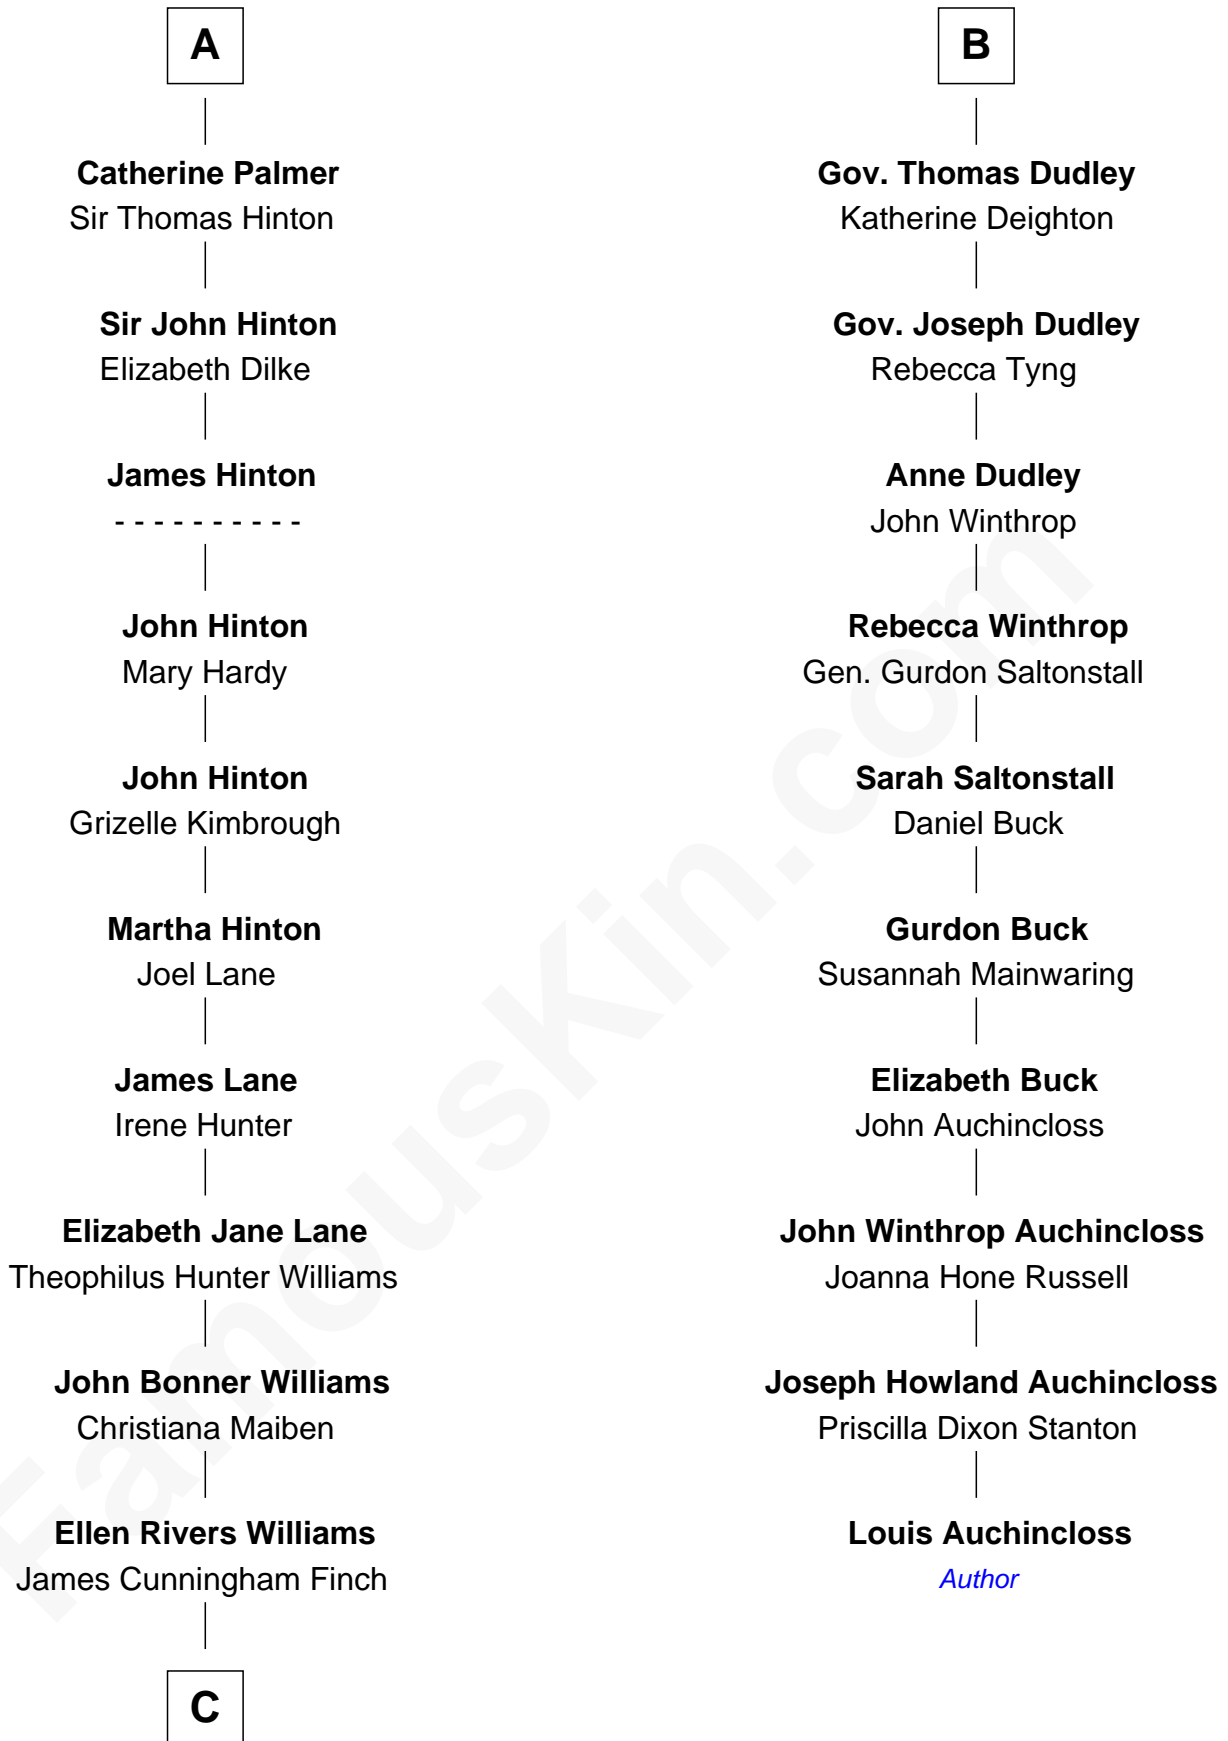

FamousKin.com

Relationship Chart of Harper Lee

Author of To Kill a Mockingbird

16th cousin 2 times removed of

Louis Auchincloss
Author

C

—
Frances Cunningham Finch

Amasa Coleman Lee

—
Harper Lee

Author of [To Kill a Mockingbird](#)

FamousKin.com