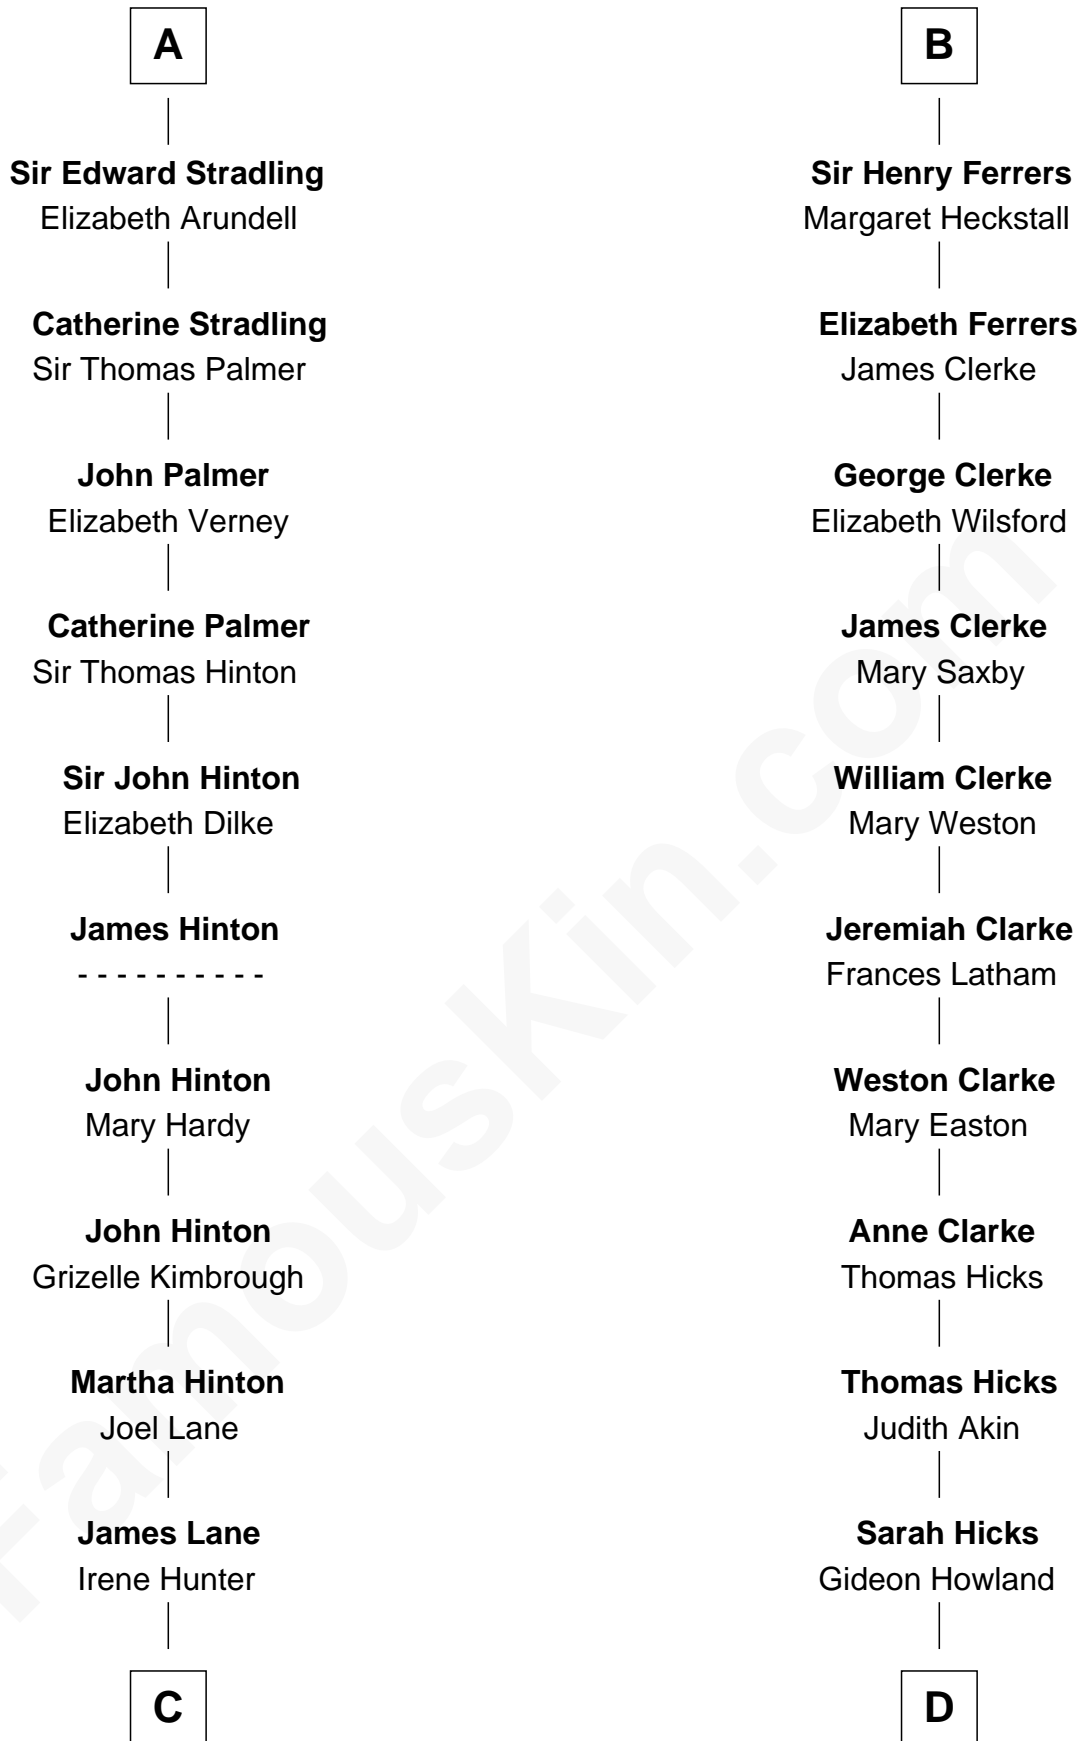

FamousKin.com Relationship Chart of

Harper Lee

Author of To Kill a Mockingbird

19th cousin 2 times removed of

Hetty Green

"The Witch of Wall Street"

C

Elizabeth Jane Lane
Theophilus Hunter Williams

Hetty Green
"The Witch of Wall Street"