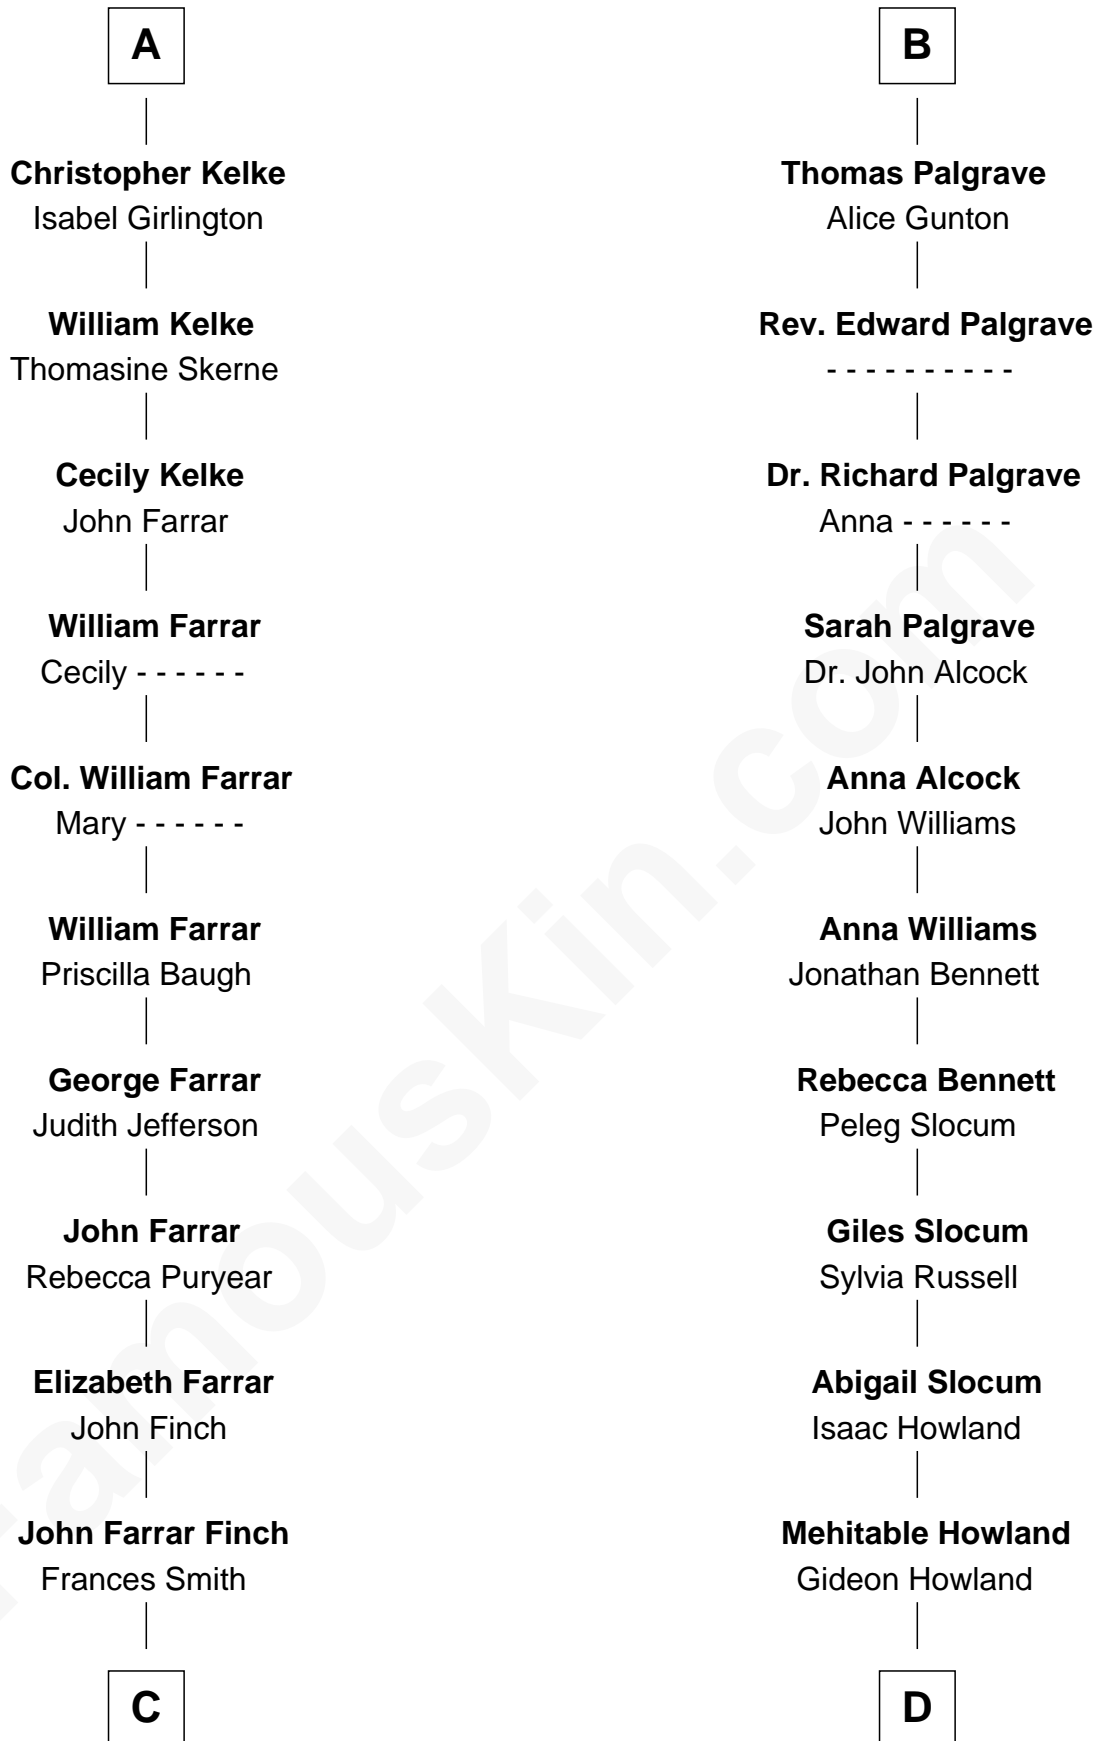

## Relationship Chart of

**Harper Lee**

*Author of To Kill a Mockingbird*

18th cousin 2 times removed of

**Hetty Green**

*"The Witch of Wall Street"*

**Henry Plantagenet**  
Maud de Chaworth

**Mary Plantagenet**  
Henry de Percy

**Sir Henry Percy**  
Margaret de Neville

**Sir Henry Percy**  
Elizabeth Mortimer

**Elizabeth Percy**  
Sir John Clifford

**Mary Clifford**  
Sir Philip Wentworth

**Elizabeth Wentworth**  
Sir Martin de la See

**Elizabeth de la See**  
Roger Kelke

**A**

**Eleanor Plantagenet**  
Richard Fitzalan

**Sir Richard Fitzalan**  
Elizabeth de Bohun

**Elizabeth Fitzalan**  
Sir Robert Goushill

**Elizabeth Goushill**  
Sir Robert Wingfield

**Elizabeth Wingfield**  
Sir William Brandon

**Eleanor Brandon**  
John Glemham

**Anne Glemham**  
Henry Palgrave

**B**

FamousKin.com