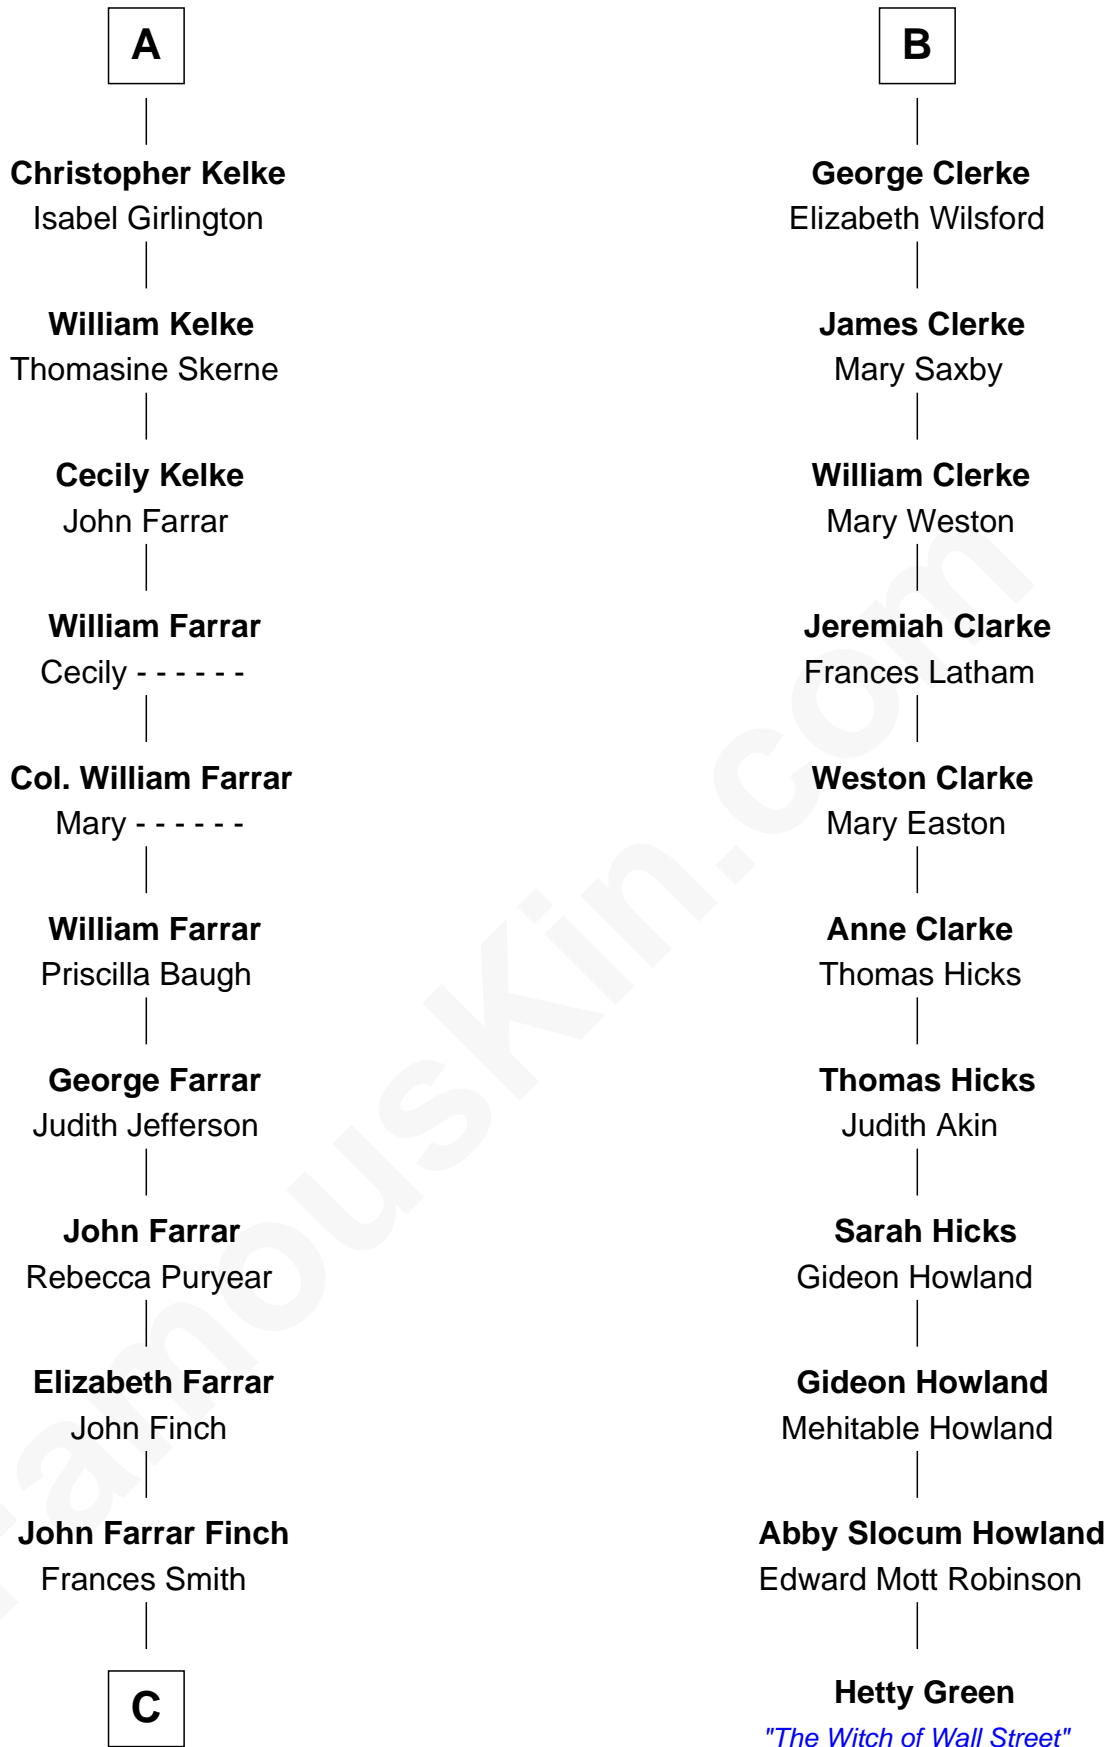

FamousKin.com

Relationship Chart of Harper Lee

Author of To Kill a Mockingbird

17th cousin 3 times removed of

Hetty Green

"The Witch of Wall Street"

Bartholomew de Badlesmere

Margaret de Clare

Margaret de Badlesmere

Sir John de Tibetot

Sir Robert de Tibetot

Margaret Deincourt

Elizabeth de Tibetot

Sir Philip le Despencer

Margery Despencer

Sir Roger Wentworth

Sir Philip Wentworth

Mary Clifford

Elizabeth Wentworth

Sir Martin de la See

Elizabeth de la See

Roger Kelke

A

Margery de Badlesmere

Sir Thomas Ferrers

Sir Henry Ferrers

Margaret Heckstall

Elizabeth Ferrers

James Clerke

B

C

—
John Robert Finch
Frances Cunningham