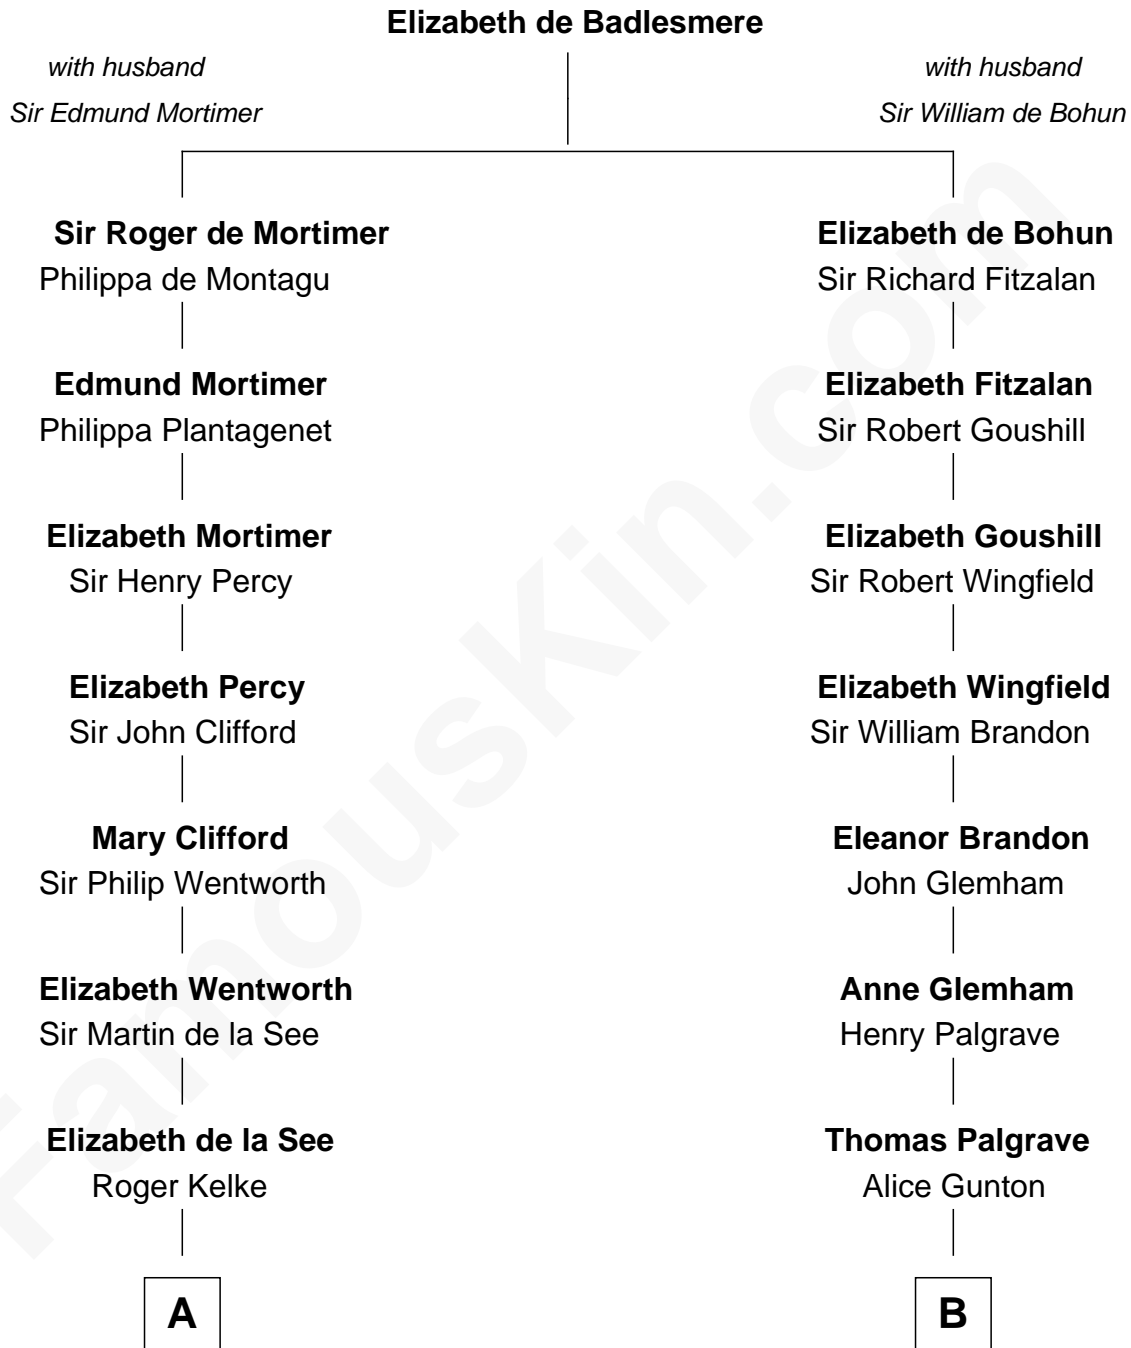

FamousKin.com

Relationship Chart of

Harper Lee

Author of To Kill a Mockingbird

17th cousin 3 times removed of

Hetty Green

"The Witch of Wall Street"

C