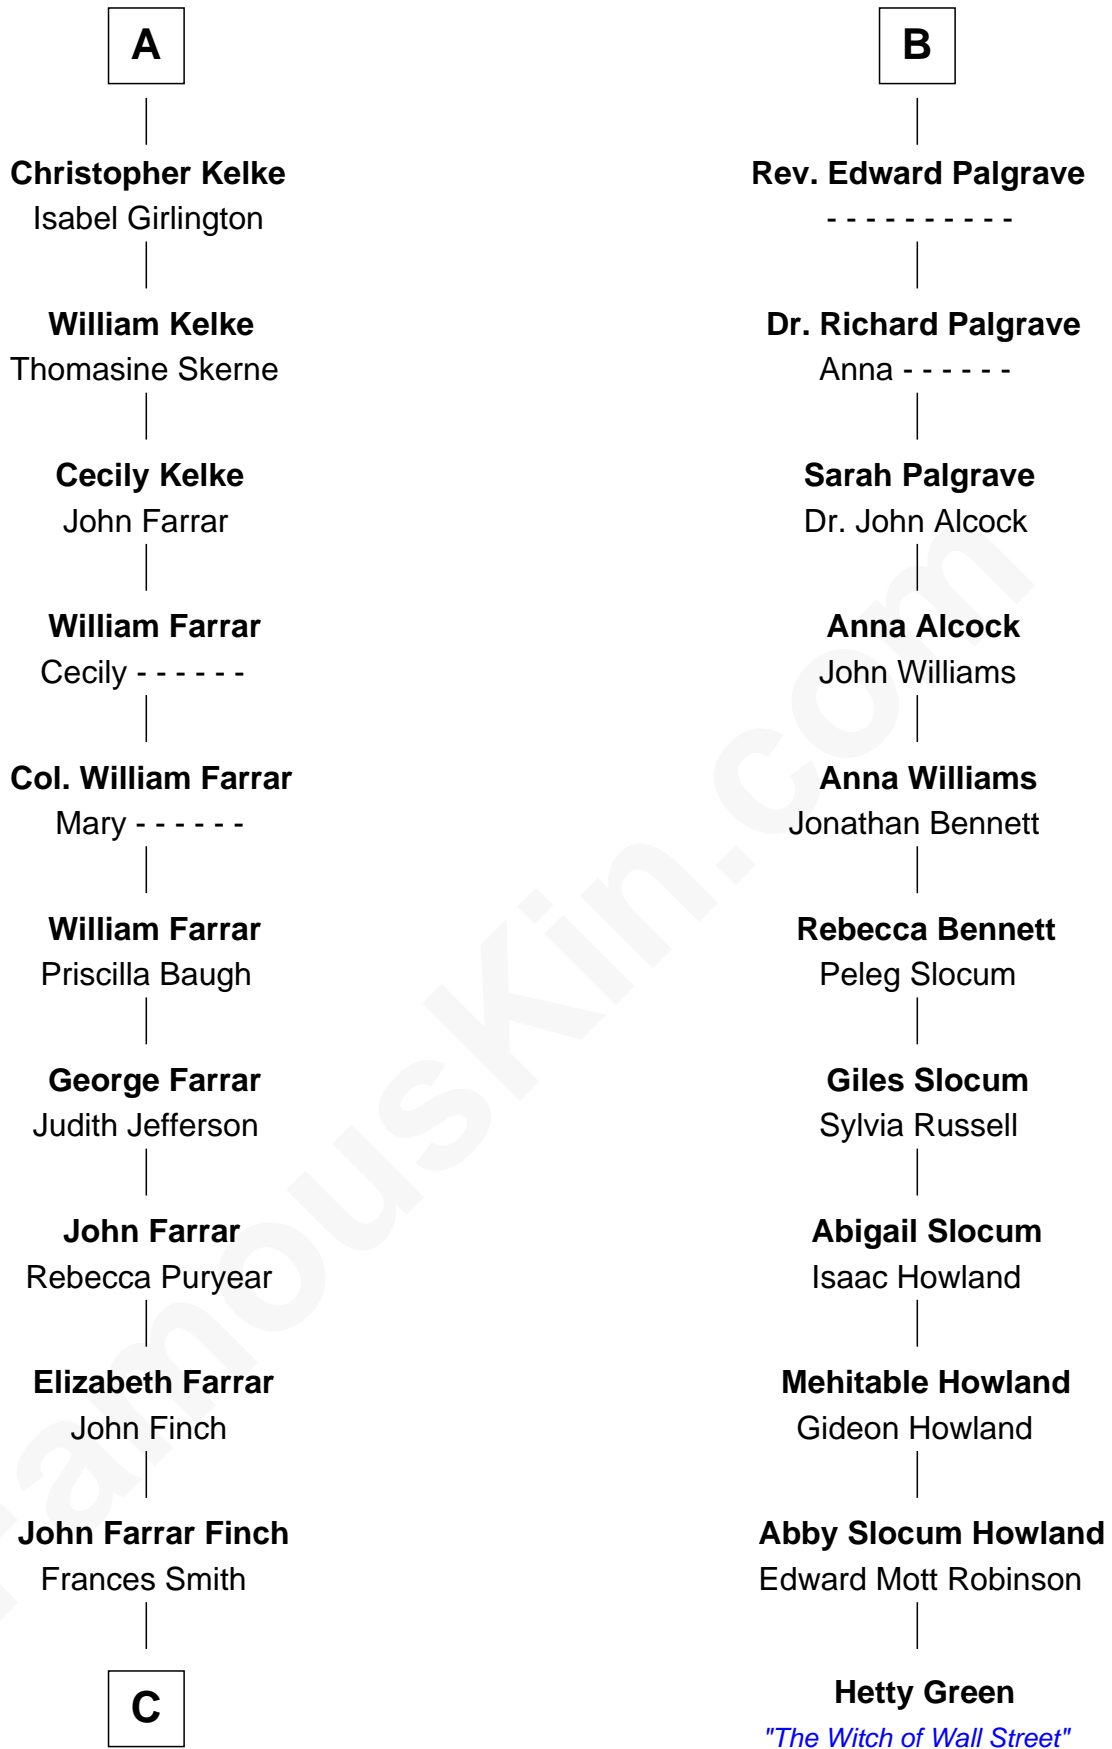

FamousKin.com

Relationship Chart of

Harper Lee

Author of To Kill a Mockingbird

17th cousin 3 times removed of

Hetty Green

"The Witch of Wall Street"

C

—
John Robert Finch
Frances Cunningham

—
James Cunningham Finch
Ellen Rivers Williams

—
Frances Cunningham Finch
Amasa Coleman Lee

—
Harper Lee
Author of To Kill a Mockingbird

FamousKin.com