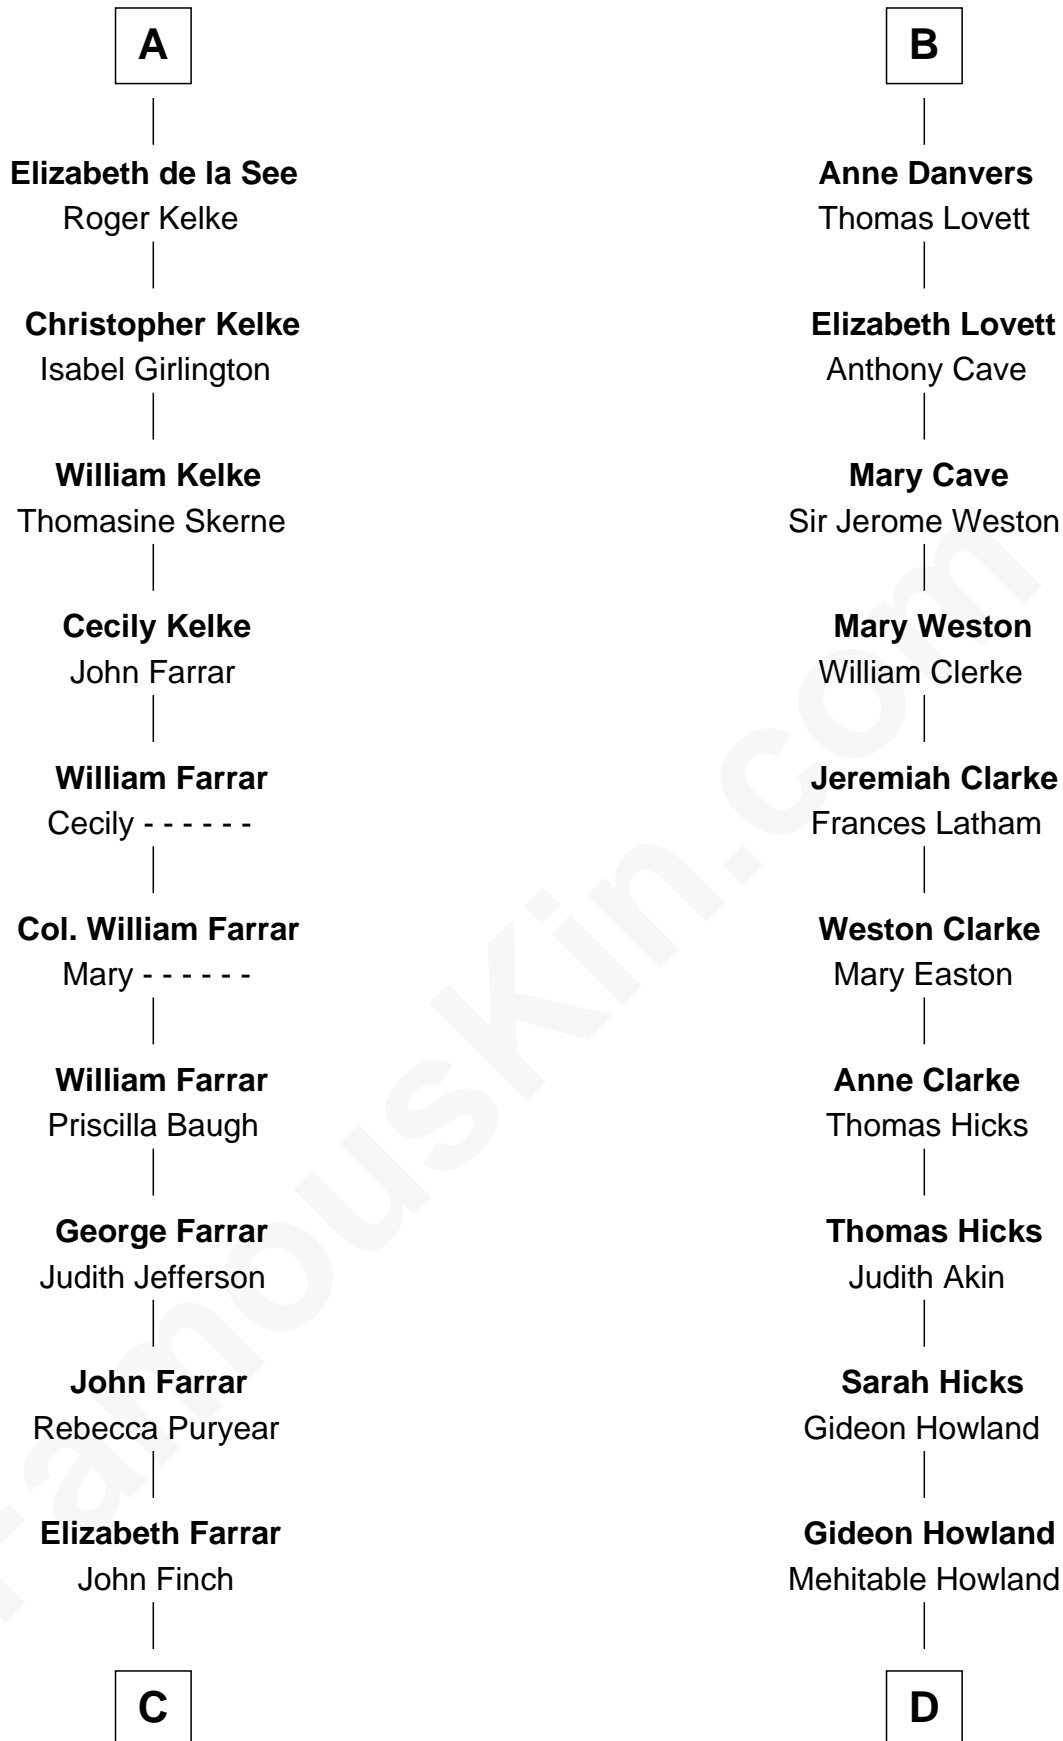

## Relationship Chart of Harper Lee

*Author of To Kill a Mockingbird*

18th cousin 3 times removed of

**Hetty Green**

*"The Witch of Wall Street"*

**Sir William de Montagu**  
Elizabeth de Montfort

**William de Montagu**  
Katherine de Grandison

**Philippa de Montagu**  
Sir Roger de Mortimer

**Edmund Mortimer**  
Philippa Plantagenet

**Elizabeth Mortimer**  
Sir Henry Percy

**Elizabeth Percy**  
Sir John Clifford

**Mary Clifford**  
Sir Philip Wentworth

**Elizabeth Wentworth**  
Sir Martin de la See

**A**

**Hawise de Montagu**  
Sir Roger de Bavent

**Joan de Bavent**  
Sir John Dauntsey

**John Dauntsey**  
Elizabeth Beverley

**Joan Dauntsey**  
Sir John Stradling

**Edmund Stradling**  
Elizabeth Arundell

**John Stradling**  
Alice Langford

**Anne Stradling**  
Sir John Danvers

**B**

**C**

**John Farrar Finch**  
Frances Smith

**John Robert Finch**  
Frances Cunningham