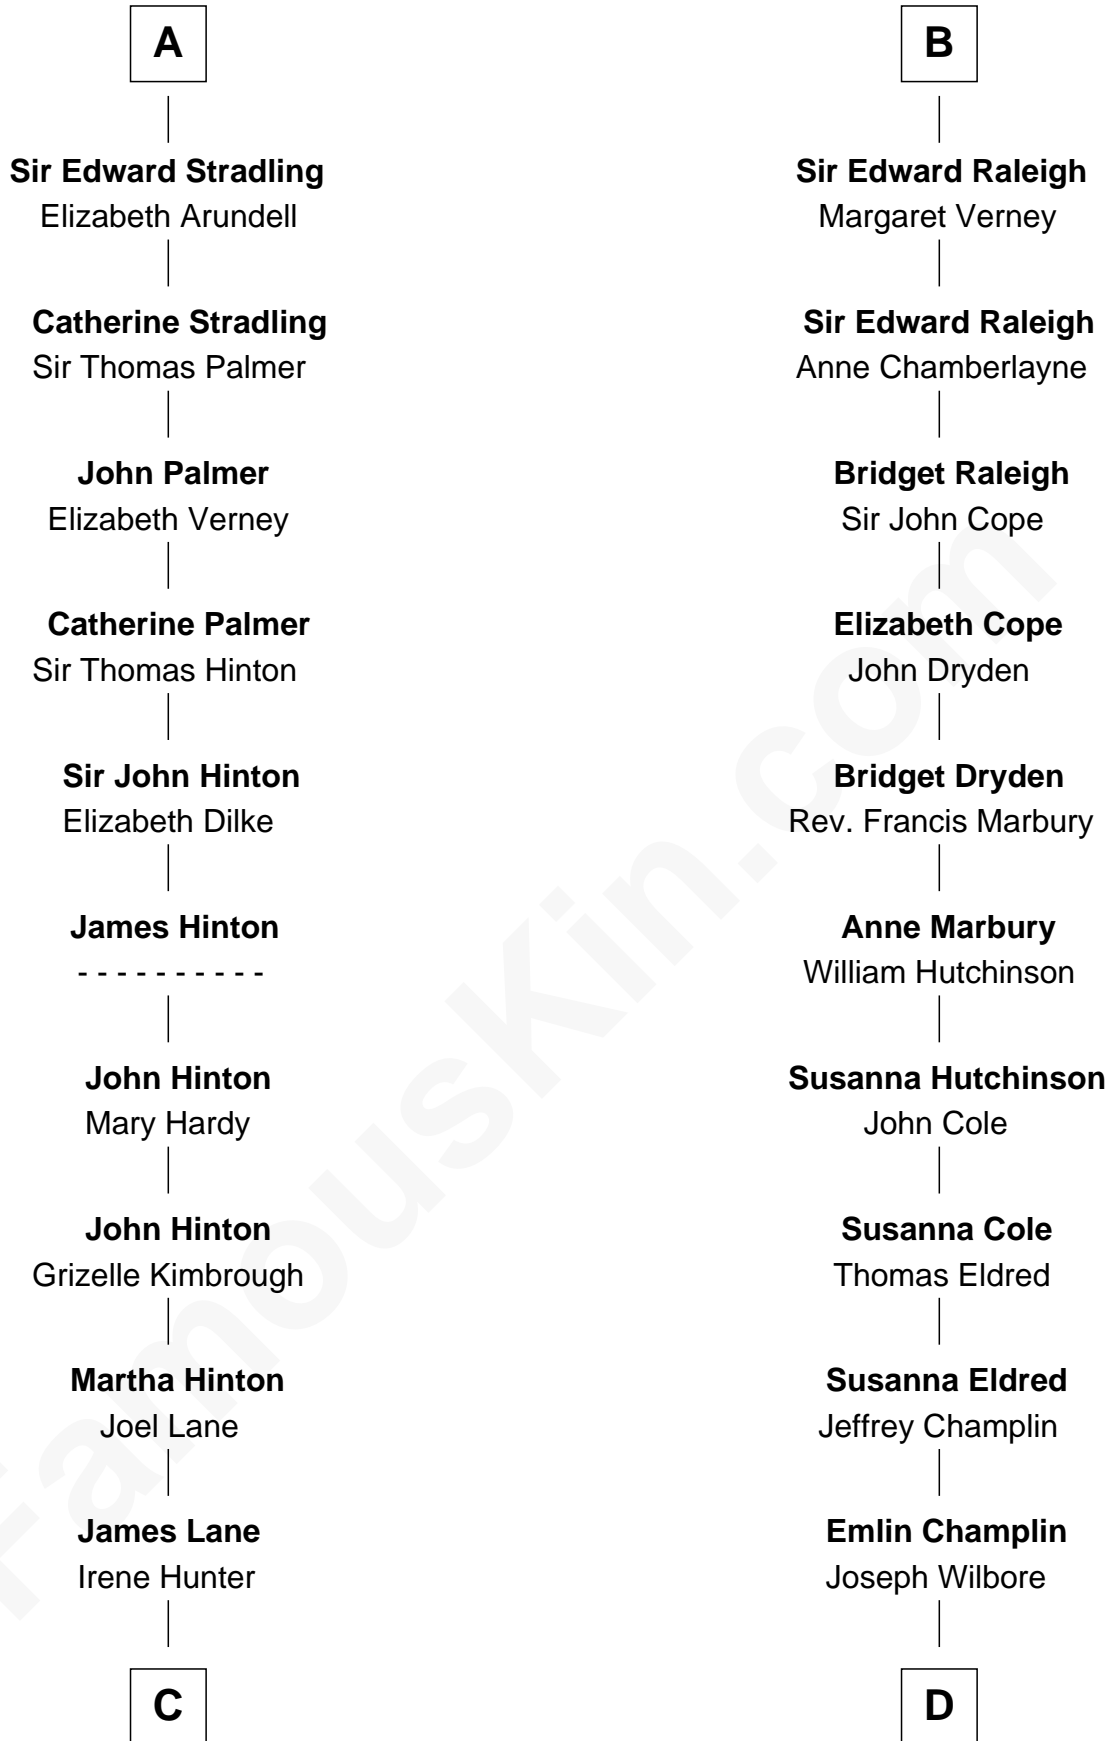

FamousKin.com Relationship Chart of

Harper Lee

Author of To Kill a Mockingbird

20th cousin 1 time removed of

Shanghai Pierce

Texas Cattleman

C

Elizabeth Jane Lane
Theophilus Hunter Williams

Susanna Stoddard
Isaac Pearce

Jonathan D. Pearce
Hanna Phillips Head

Shanghai Pierce
Texas Cattleman