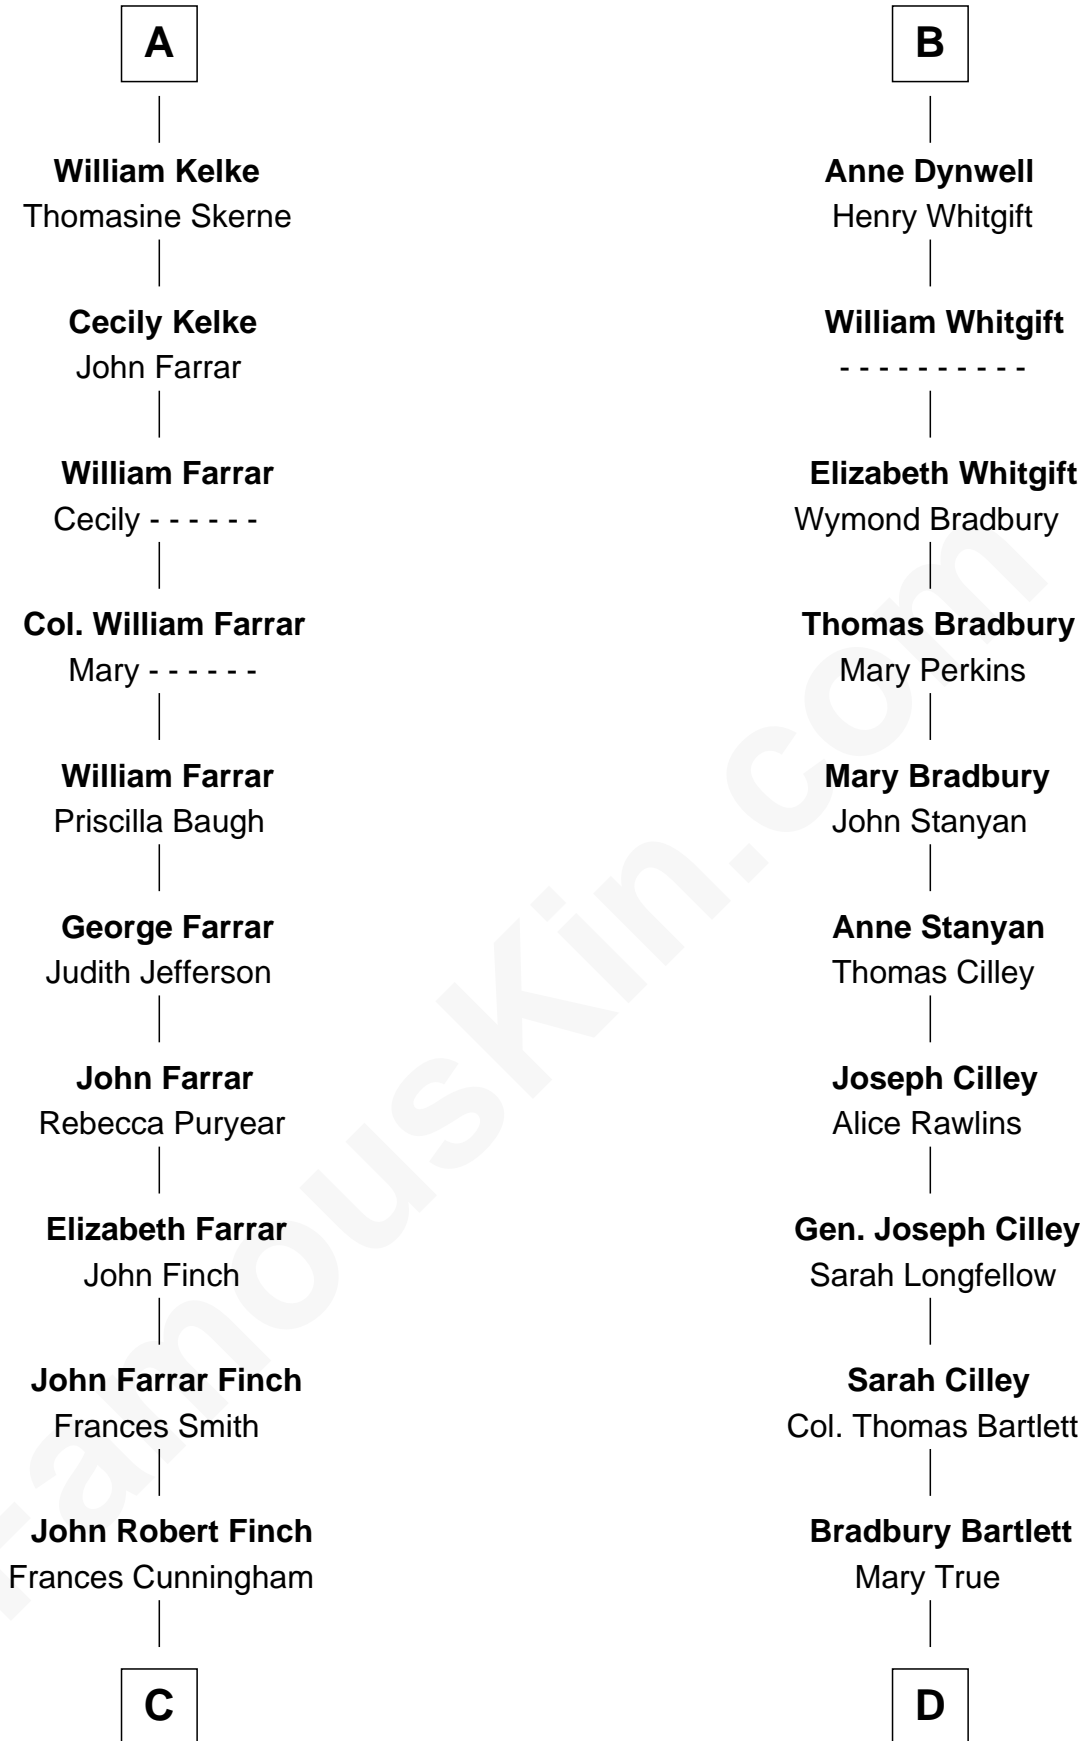

FamousKin.com Relationship Chart of

Harper Lee

Author of To Kill a Mockingbird

19th cousin 1 time removed of

Alan Shepard

Mercury and Apollo Astronaut

Sir Thomas de Beauchamp

Katherine de Mortimer

Sir Roger de Clifford

Katherine de Clifford

Sir Ralph de Greystoke

Maud de Greystoke

Eudo de Welles

Sir Lionel de Welles

Joan de Waterton

Margaret de Welles

Sir Thomas Dymoke

Jane Dymoke

John Fulnetby

Katherine Fulnetby

William Dynwell

B

C

James Cunningham Finch