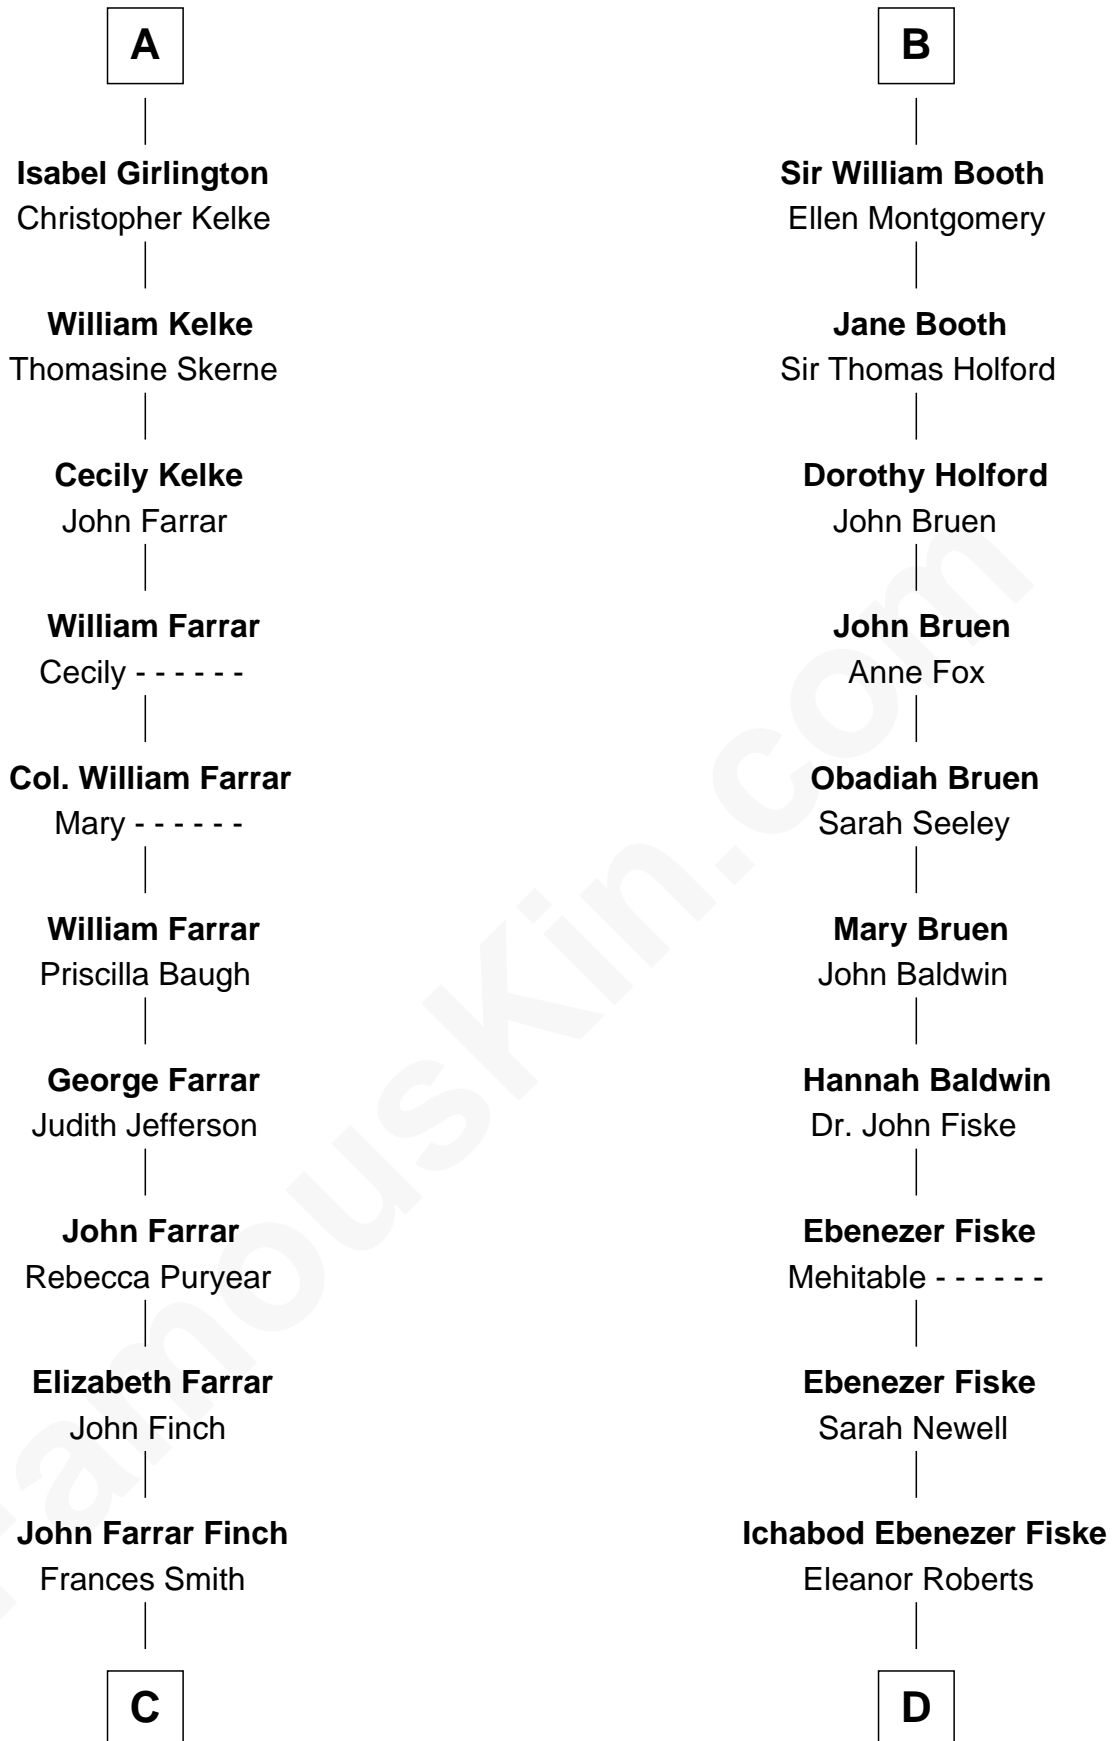

FamousKin.com

Relationship Chart of Harper Lee

Author of To Kill a Mockingbird

20th cousin 1 time removed of

Christian Herter

59th Governor of Massachusetts

C

John Robert Finch
Frances Cunningham

James Cunningham Finch
Ellen Rivers Williams

Frances Cunningham Finch
Amasa Coleman Lee

Harper Lee
Author of To Kill a Mockingbird

D

Sarah Fiske
Erastus Miles

Archibald Miles
Mary Treese

Mary Miles
Christian Herter

Albert Herter
Adele McGinnis

Christian Herter
59th Governor of Massachusetts