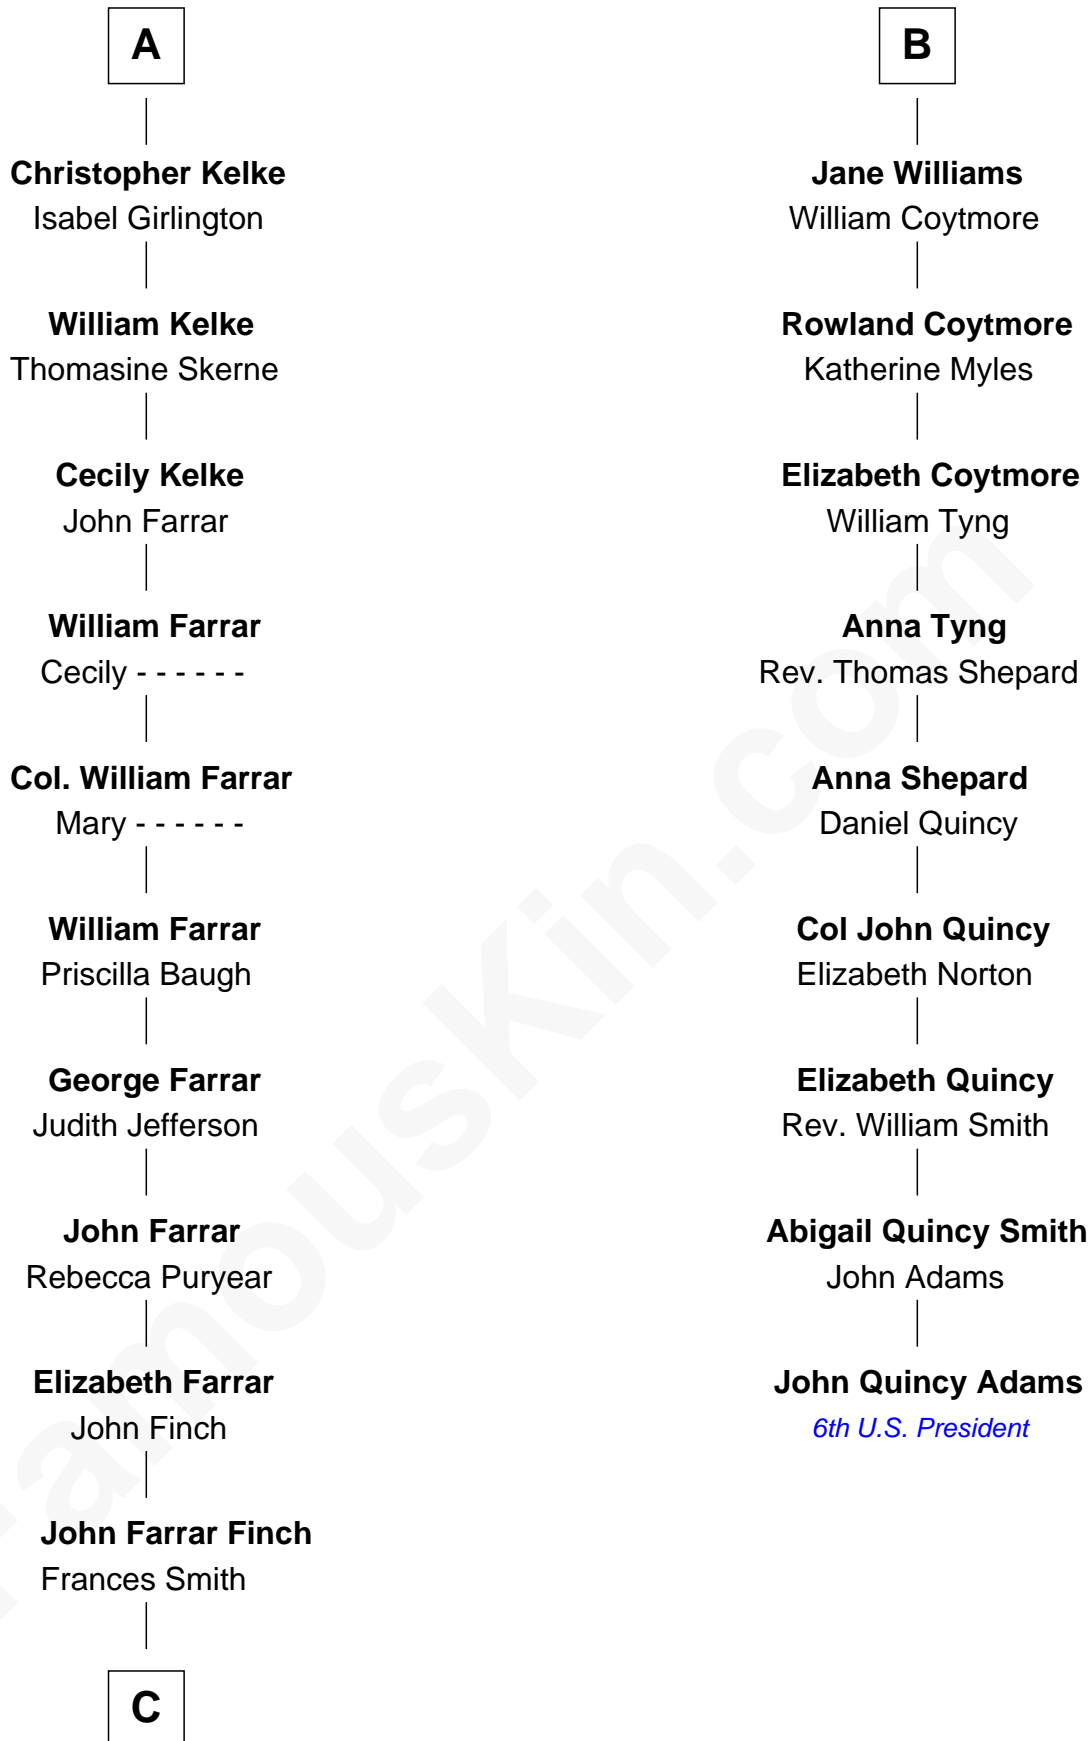

FamousKin.com

Relationship Chart of Harper Lee

Author of To Kill a Mockingbird

15th cousin 5 times removed of

John Quincy Adams

6th U.S. President

C

—
John Robert Finch
Frances Cunningham

—
James Cunningham Finch
Ellen Rivers Williams

—
Frances Cunningham Finch
Amasa Coleman Lee

—
Harper Lee
Author of To Kill a Mockingbird

FamousKin.com