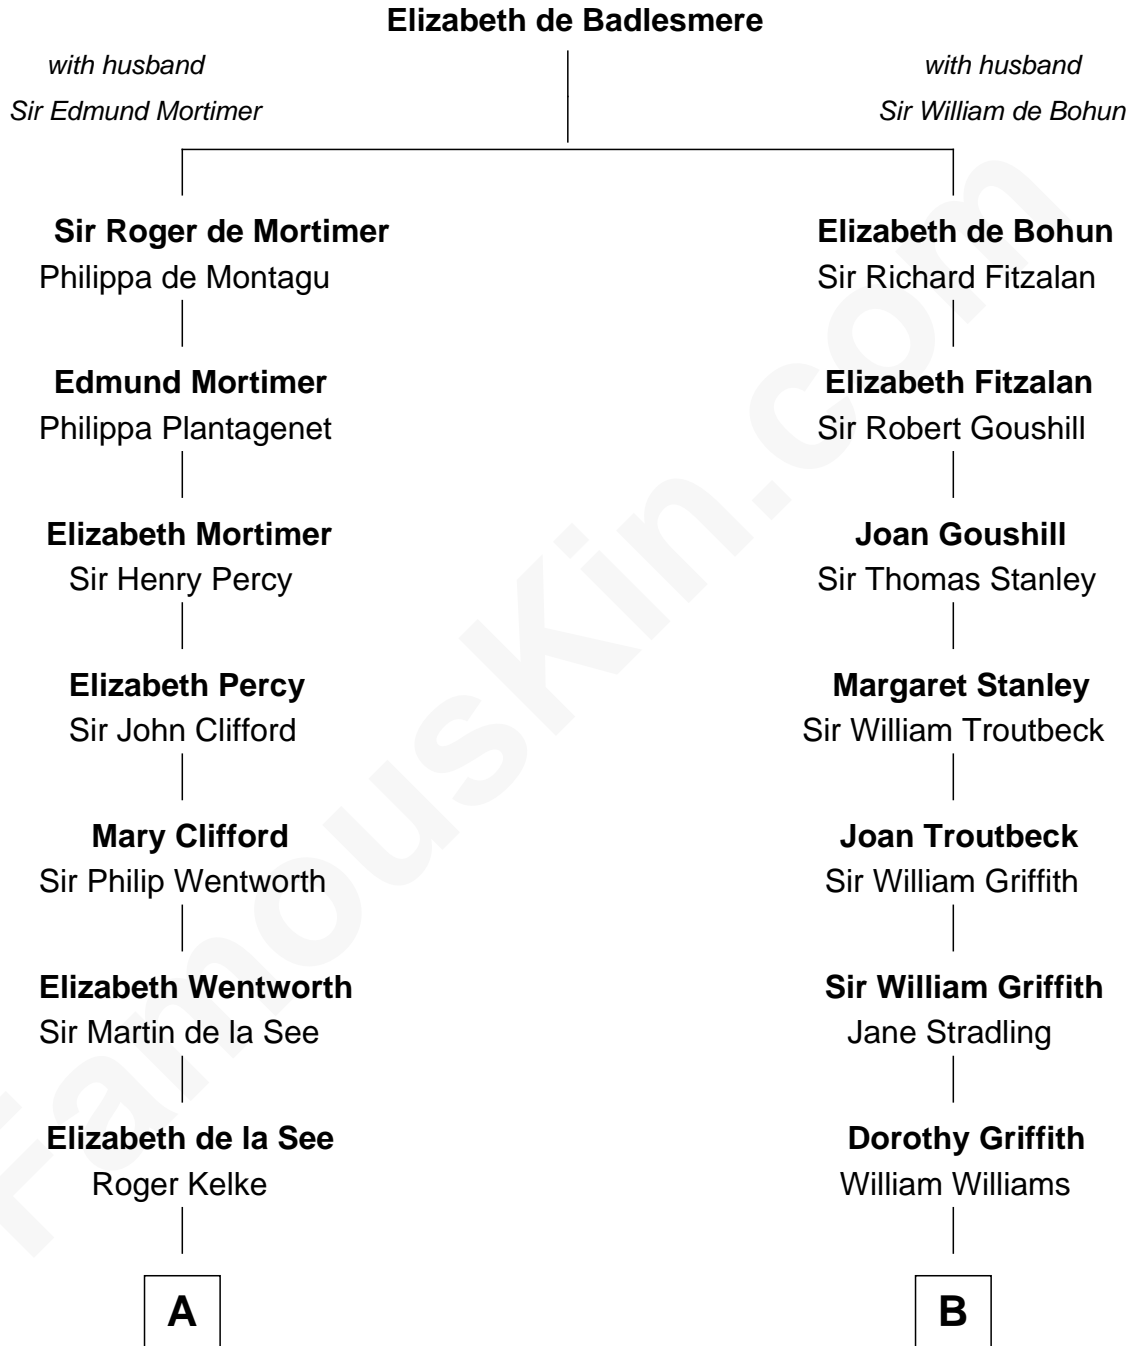

FamousKin.com

Relationship Chart of Harper Lee

Author of To Kill a Mockingbird

15th cousin 5 times removed of

John Quincy Adams

6th U.S. President

C

—
John Robert Finch
Frances Cunningham