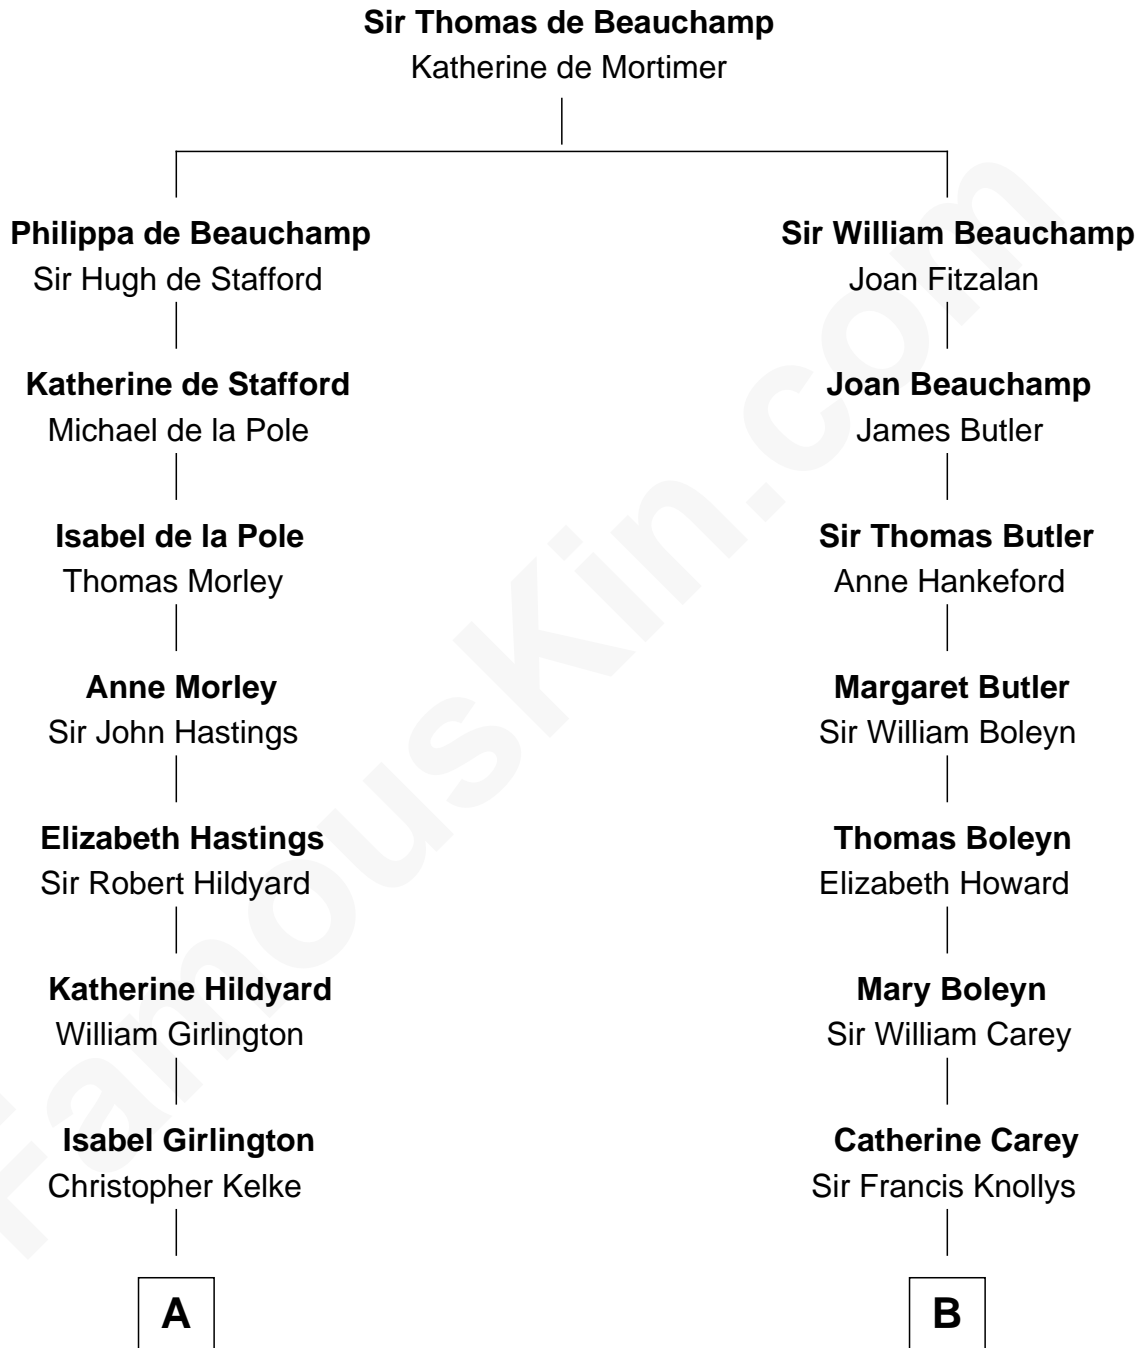

FamousKin.com

Relationship Chart of Harper Lee

Author of To Kill a Mockingbird

15th cousin 4 times removed of

Charles Darwin

Theory of Evolution

C

James Cunningham Finch

Ellen Rivers Williams

Frances Cunningham Finch

Amasa Coleman Lee

Harper Lee

Author of To Kill a Mockingbird

FamousKin.com