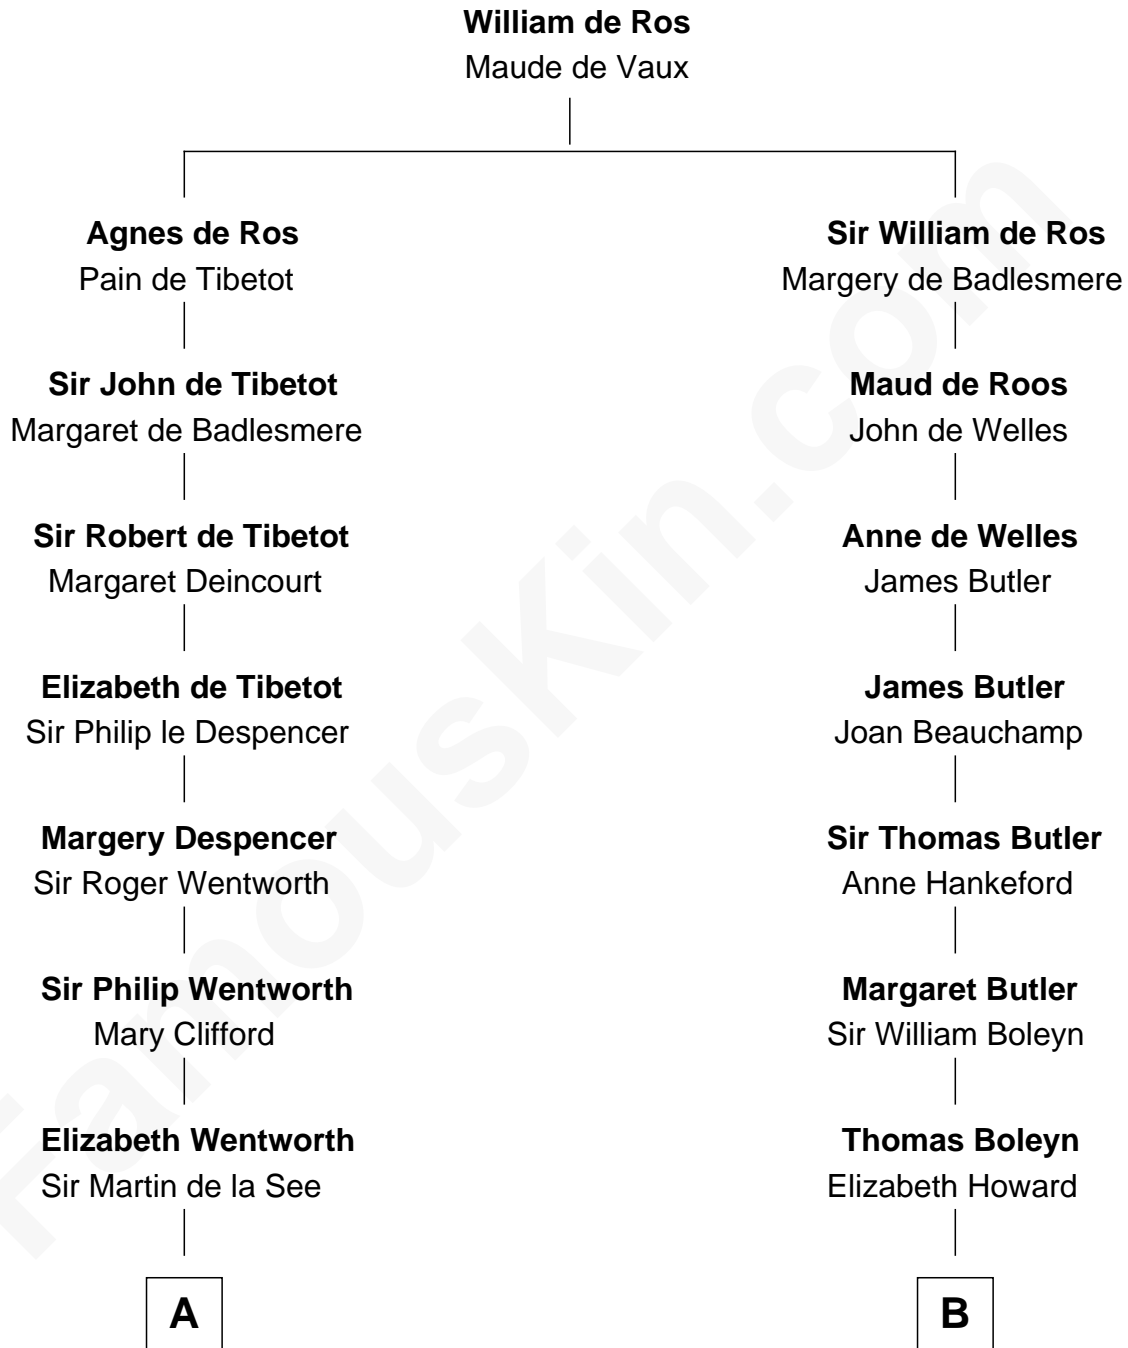

FamousKin.com

Relationship Chart of Harper Lee

Author of To Kill a Mockingbird

17th cousin 4 times removed of

Charles Darwin

Theory of Evolution

C

John Farrar Finch

Frances Smith

John Robert Finch

Frances Cunningham

James Cunningham Finch

Ellen Rivers Williams

Frances Cunningham Finch

Amasa Coleman Lee

Harper Lee