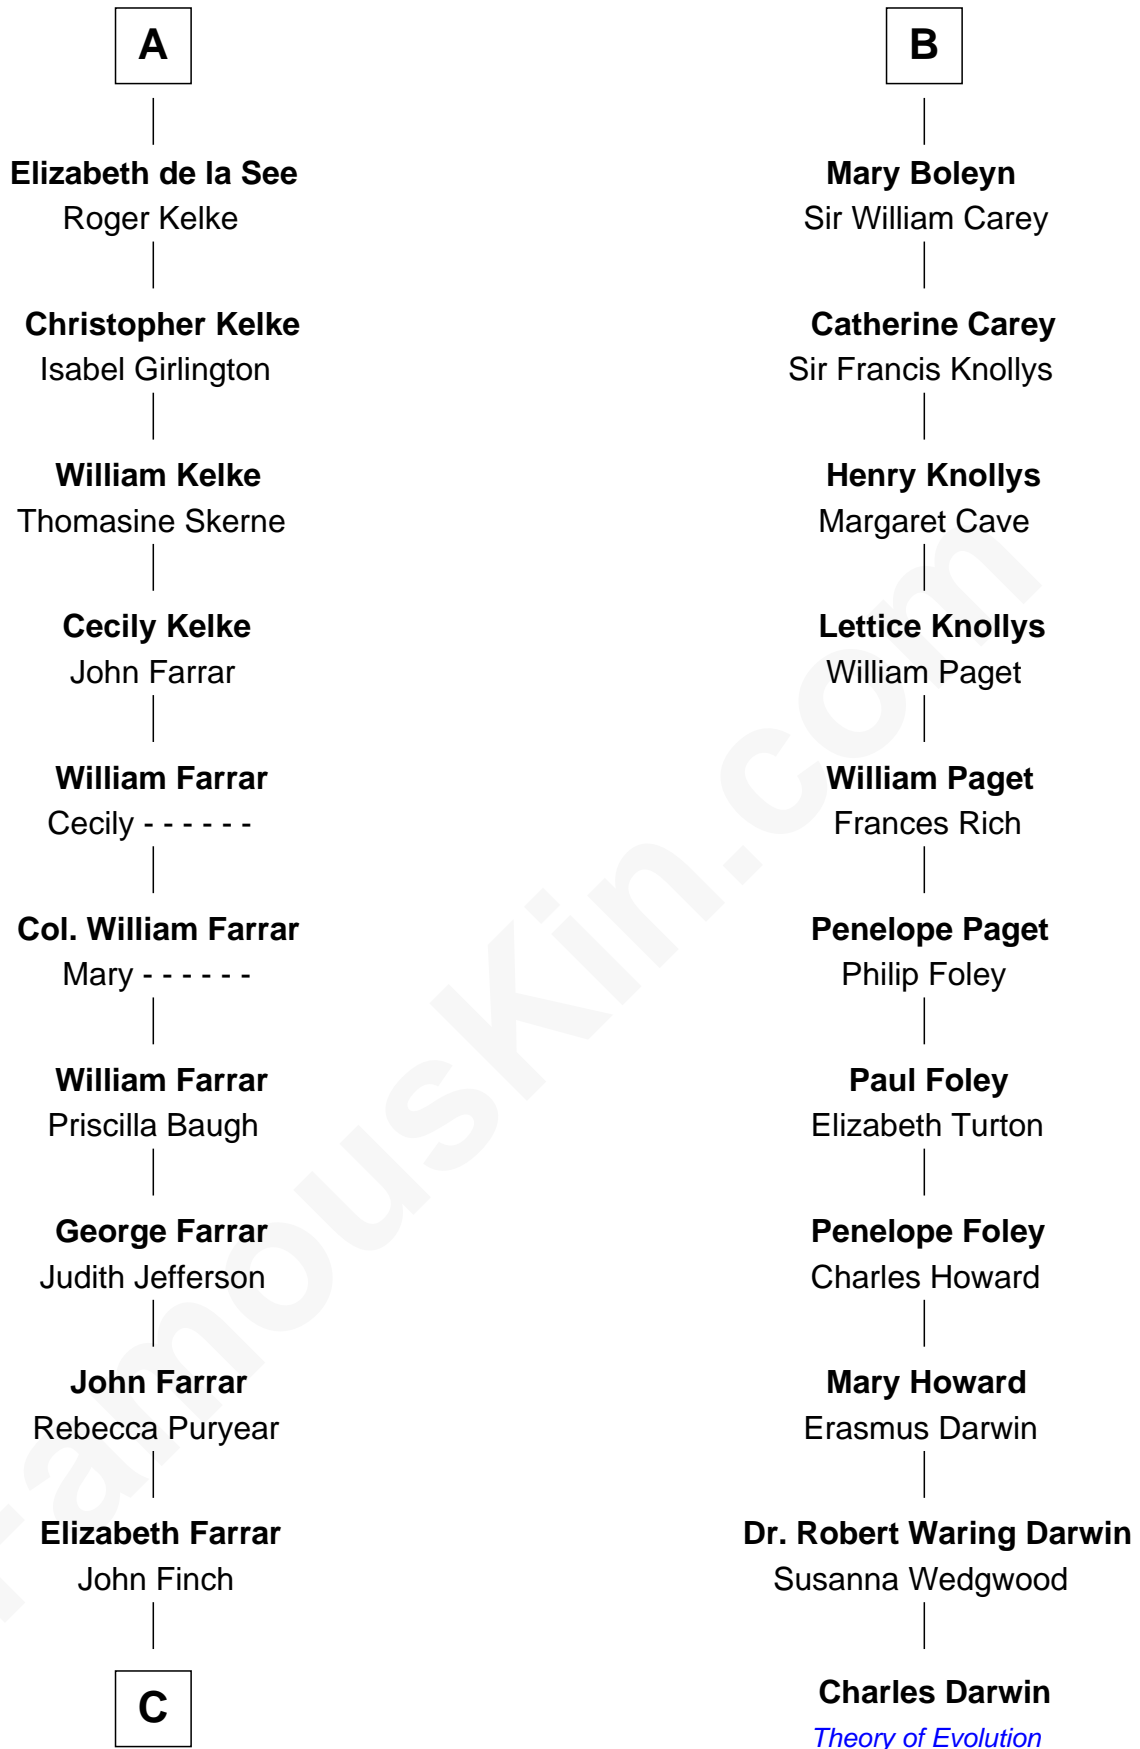

FamousKin.com

Relationship Chart of Harper Lee

Author of To Kill a Mockingbird

17th cousin 4 times removed of

Charles Darwin

Theory of Evolution

C

John Farrar Finch

Frances Smith

John Robert Finch

Frances Cunningham

James Cunningham Finch

Ellen Rivers Williams

Frances Cunningham Finch

Amasa Coleman Lee

Harper Lee