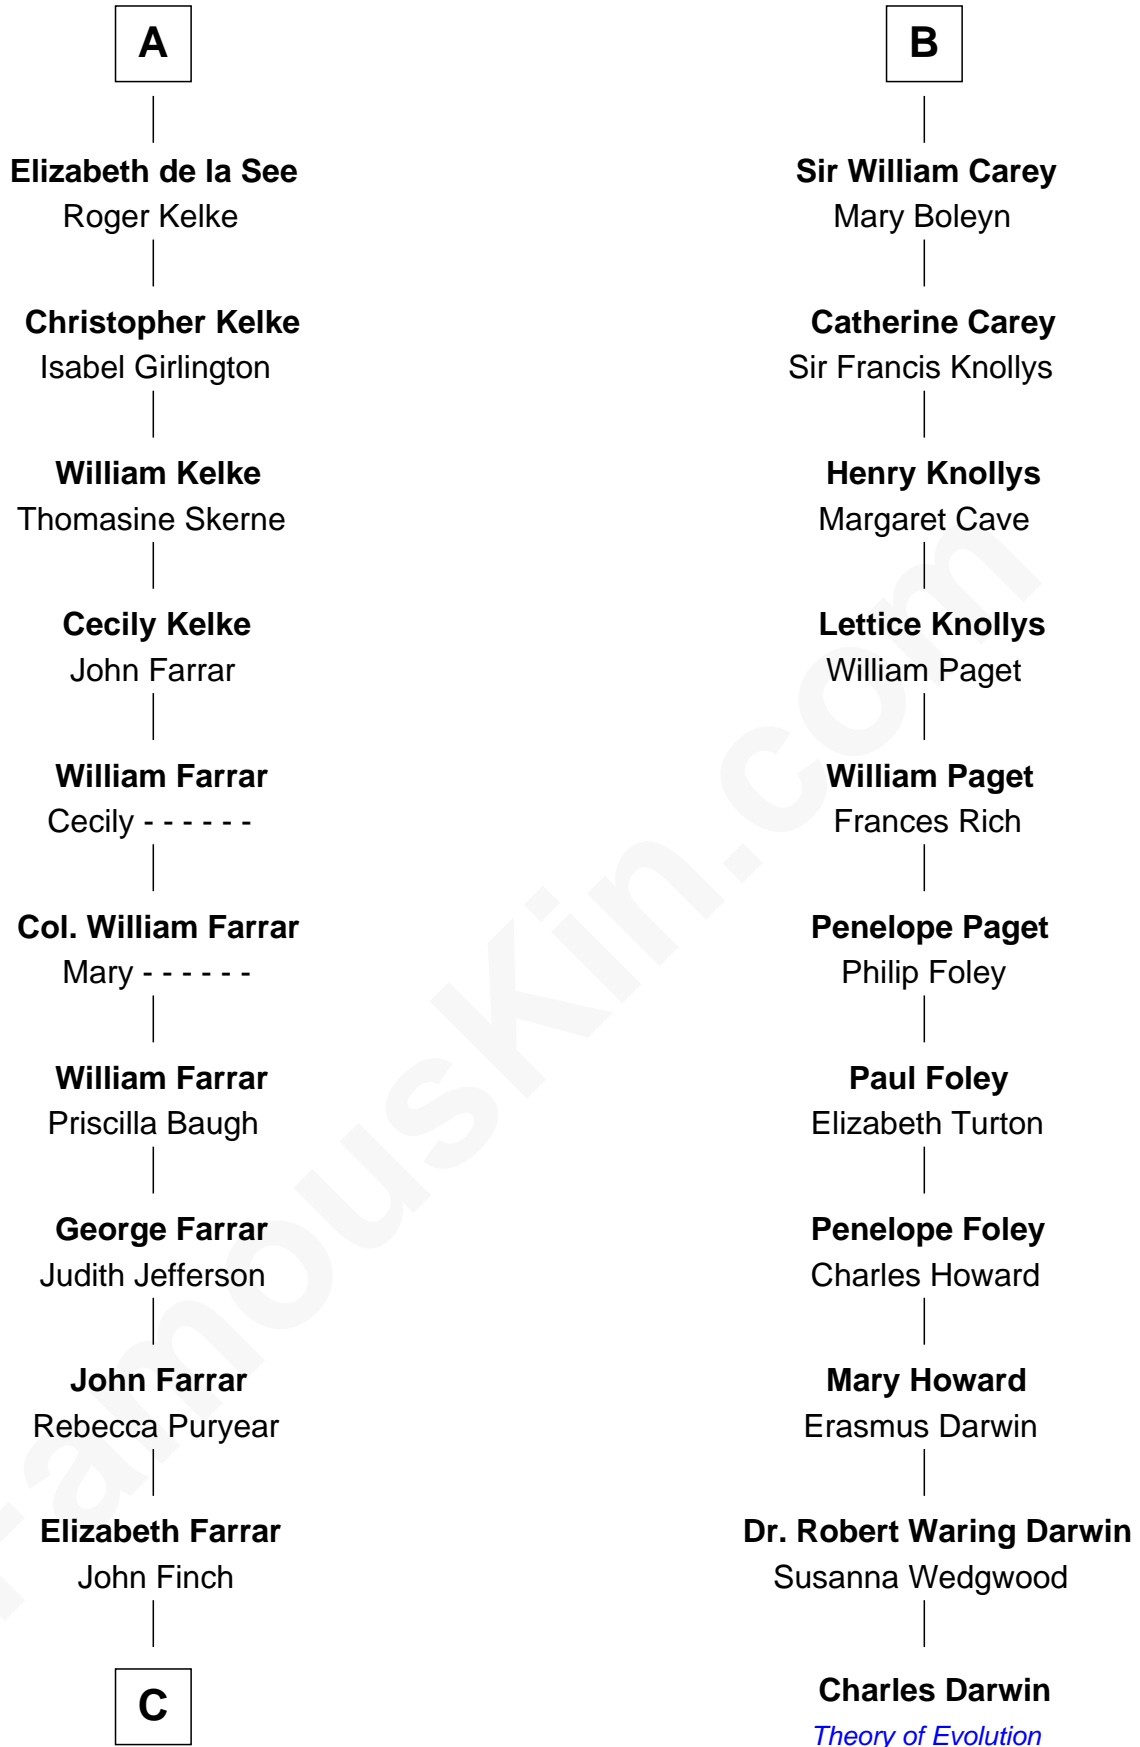

FamousKin.com

Relationship Chart of Harper Lee

Author of To Kill a Mockingbird

17th cousin 4 times removed of

Charles Darwin

Theory of Evolution

C

John Farrar Finch

Frances Smith

John Robert Finch

Frances Cunningham

James Cunningham Finch

Ellen Rivers Williams

Frances Cunningham Finch

Amasa Coleman Lee

Harper Lee