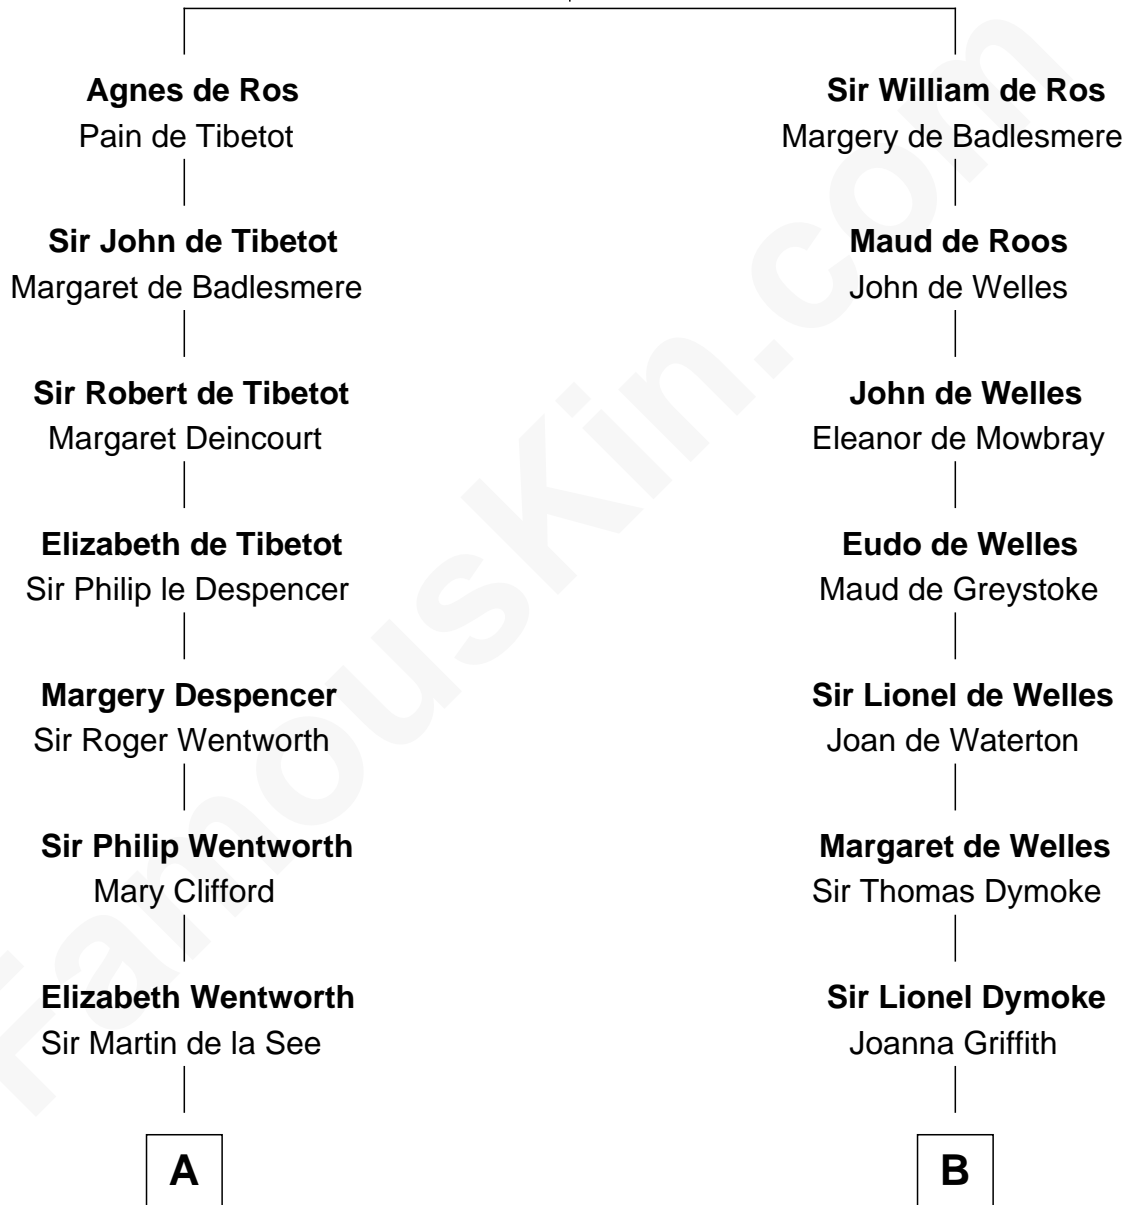

# FamousKin.com Relationship Chart of

**Harper Lee**

*Author of To Kill a Mockingbird*

21st cousin of

**Lucille Ball**

*TV Actress - "I Love Lucy"*

**William de Ros**  
Maude de Vaux

**C**

**John Farrar Finch**

Frances Smith

**John Robert Finch**

Frances Cunningham

**James Cunningham Finch**

Ellen Rivers Williams

**Frances Cunningham Finch**

Amasa Coleman Lee