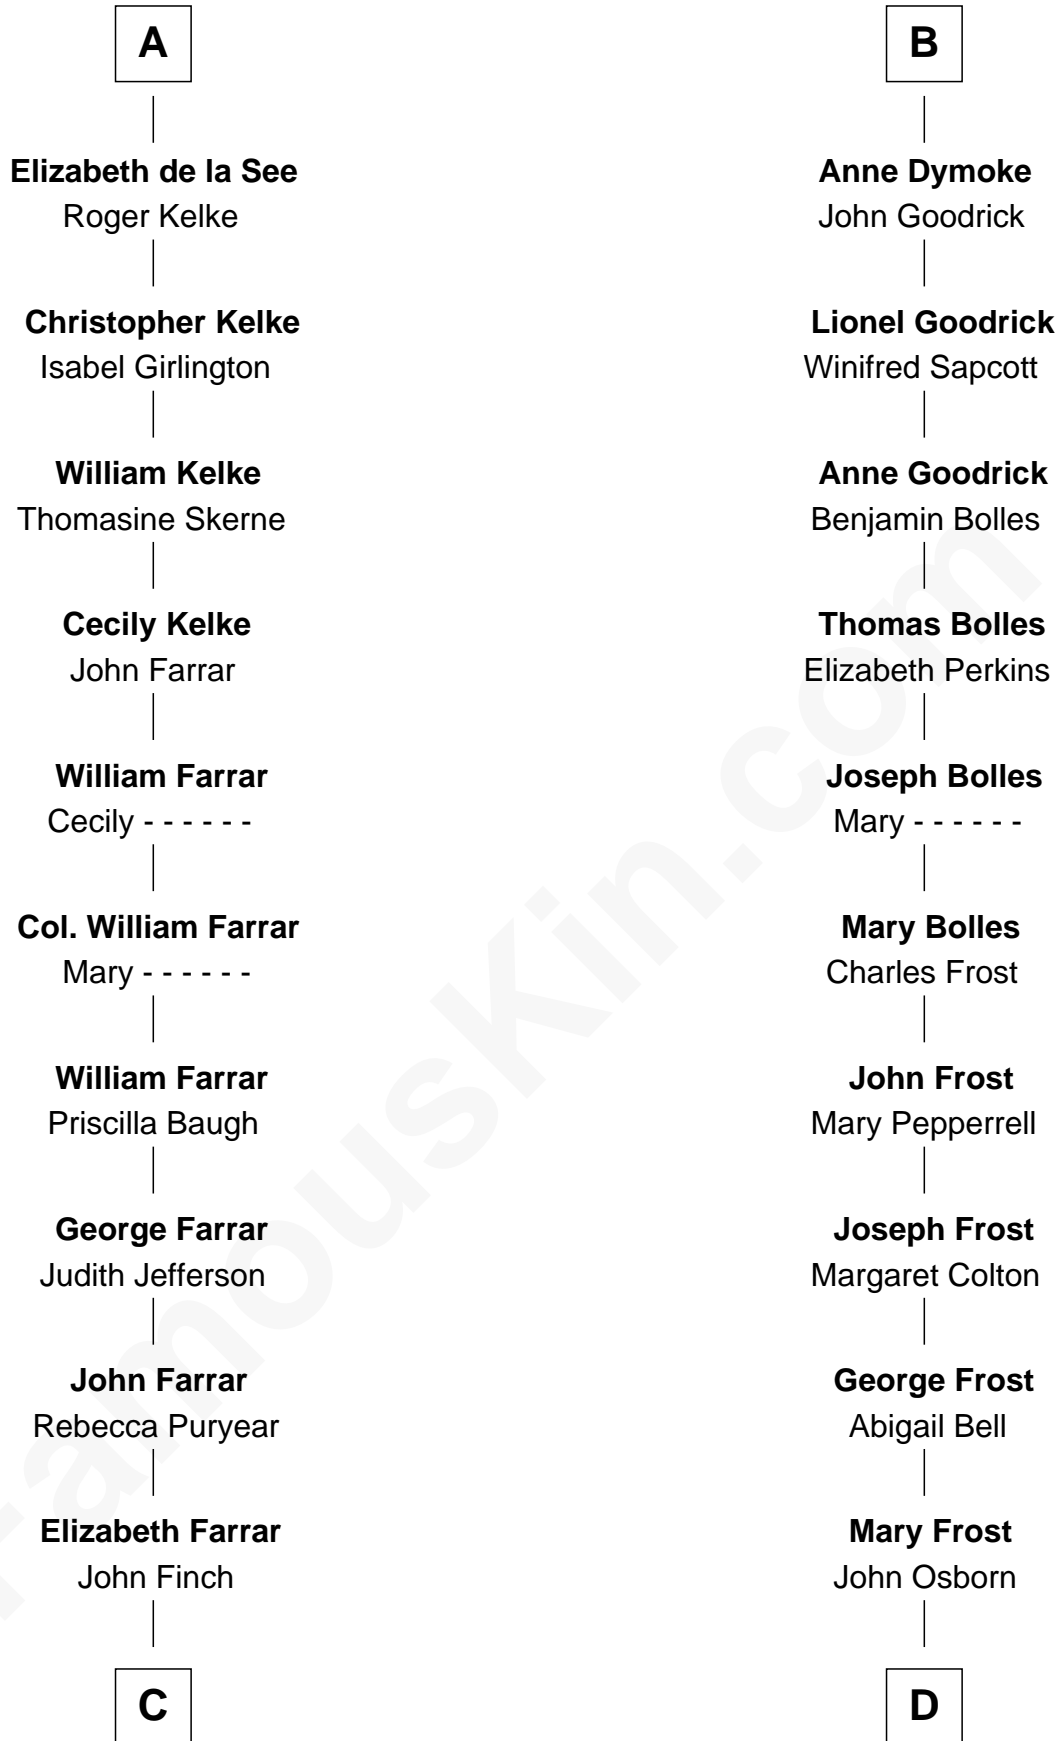

# FamousKin.com Relationship Chart of

**Harper Lee**

*Author of To Kill a Mockingbird*

21st cousin of

**Lucille Ball**

*TV Actress - "I Love Lucy"*

**William de Ros**  
Maude de Vaux

**C**

**John Farrar Finch**

Frances Smith

**John Robert Finch**

Frances Cunningham

**James Cunningham Finch**

Ellen Rivers Williams

**Frances Cunningham Finch**

Amasa Coleman Lee

**Harper Lee**

*Author of To Kill a Mockingbird*

**D**

**Sally Bennet Osborn**

Newman Durrell

**George Osborn Durrell**

Anne Jane Jewell

**Nellie Rebecca Durrell**

Jasper Clinton Ball

**Henry Durrell Ball**

Desiree Evelyn Hunt

**Lucille Ball**

*TV Actress - "I Love Lucy"*