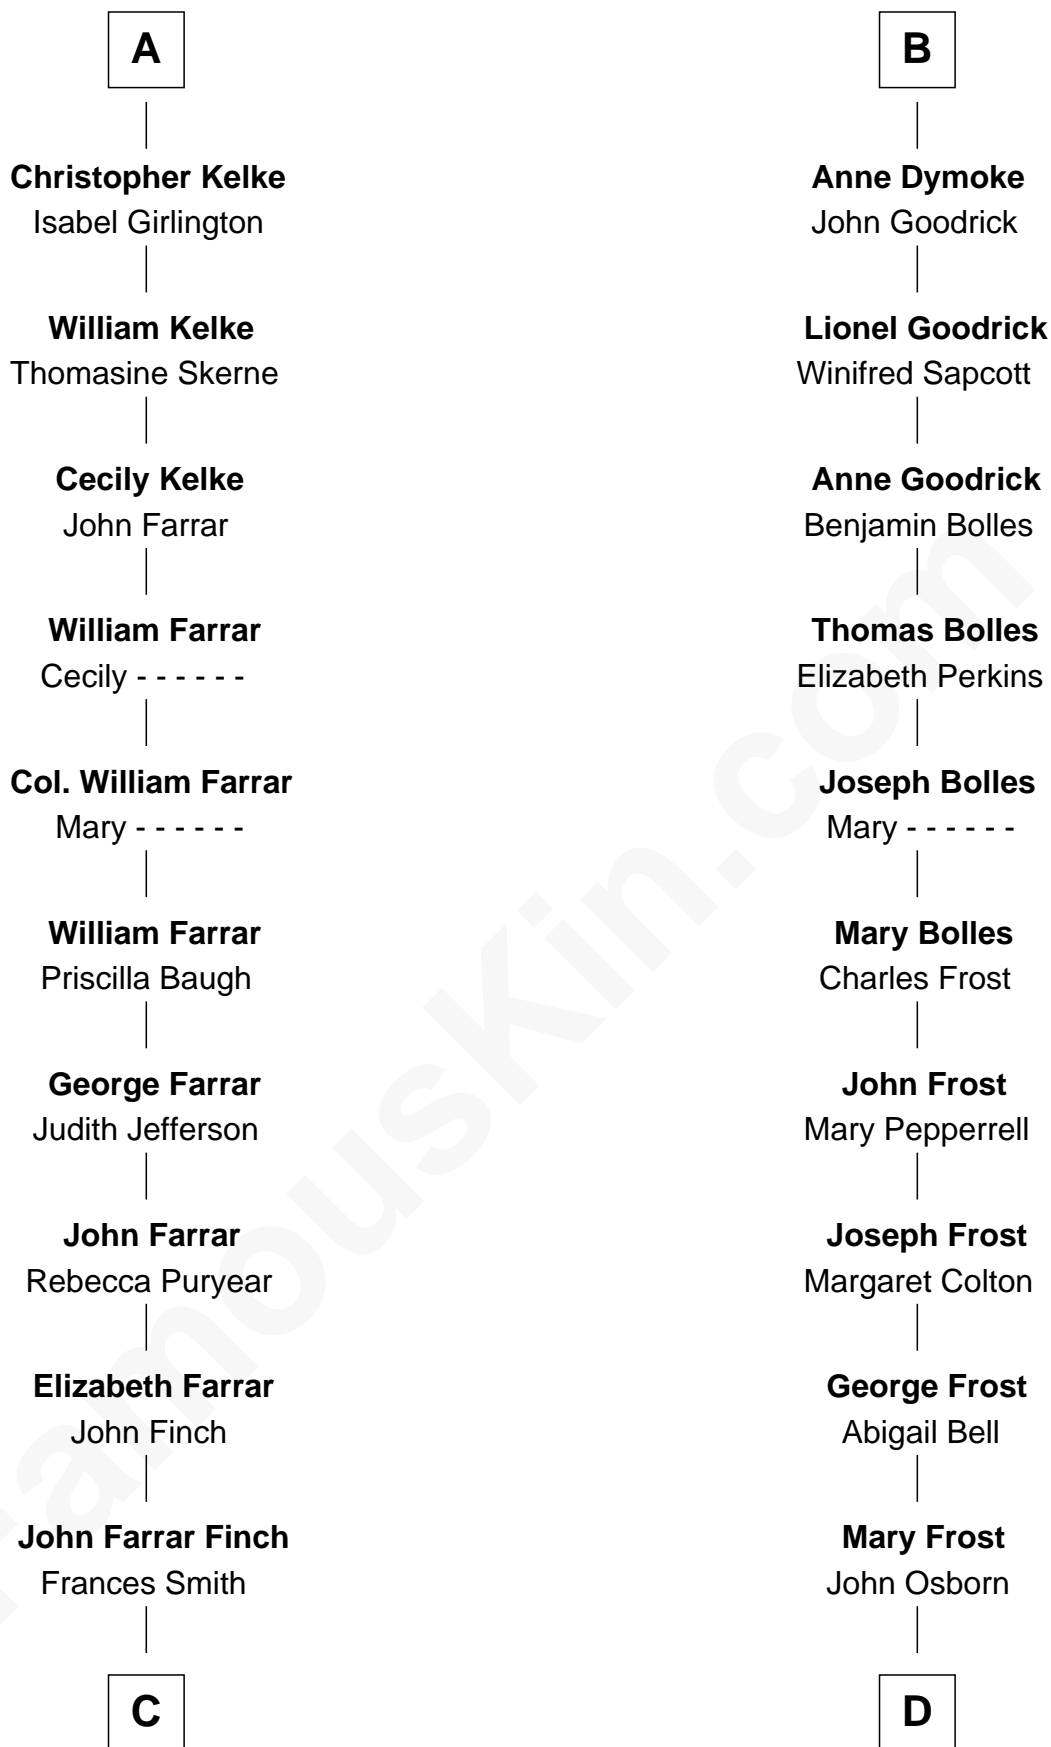

FamousKin.com Relationship Chart of

Harper Lee

Author of To Kill a Mockingbird

20th cousin 1 time removed of

Lucille Ball

TV Actress - "I Love Lucy"

Sir Hugh I de Audley

Iseult de Mortimer

Alice de Audley
Sir Ralph de Neville

Margaret de Neville
Sir Henry Percy

Sir Henry Percy
Elizabeth Mortimer

Elizabeth Percy
Sir John Clifford

Mary Clifford
Sir Philip Wentworth

Elizabeth Wentworth
Sir Martin de la See

Elizabeth de la See
Roger Kelke

A

Alice de Audley
Sir Ralph de Greystoke

Sir William de Greystoke
Joan FitzHenry

Sir Ralph de Greystoke
Katherine de Clifford

Maud de Greystoke
Eudo de Welles

Sir Lionel de Welles
Joan de Waterton

Margaret de Welles
Sir Thomas Dymoke

Sir Lionel Dymoke
Joanna Griffith

B

C

John Robert Finch
Frances Cunningham

James Cunningham Finch
Ellen Rivers Williams

Frances Cunningham Finch
Amasa Coleman Lee

Harper Lee
Author of To Kill a Mockingbird