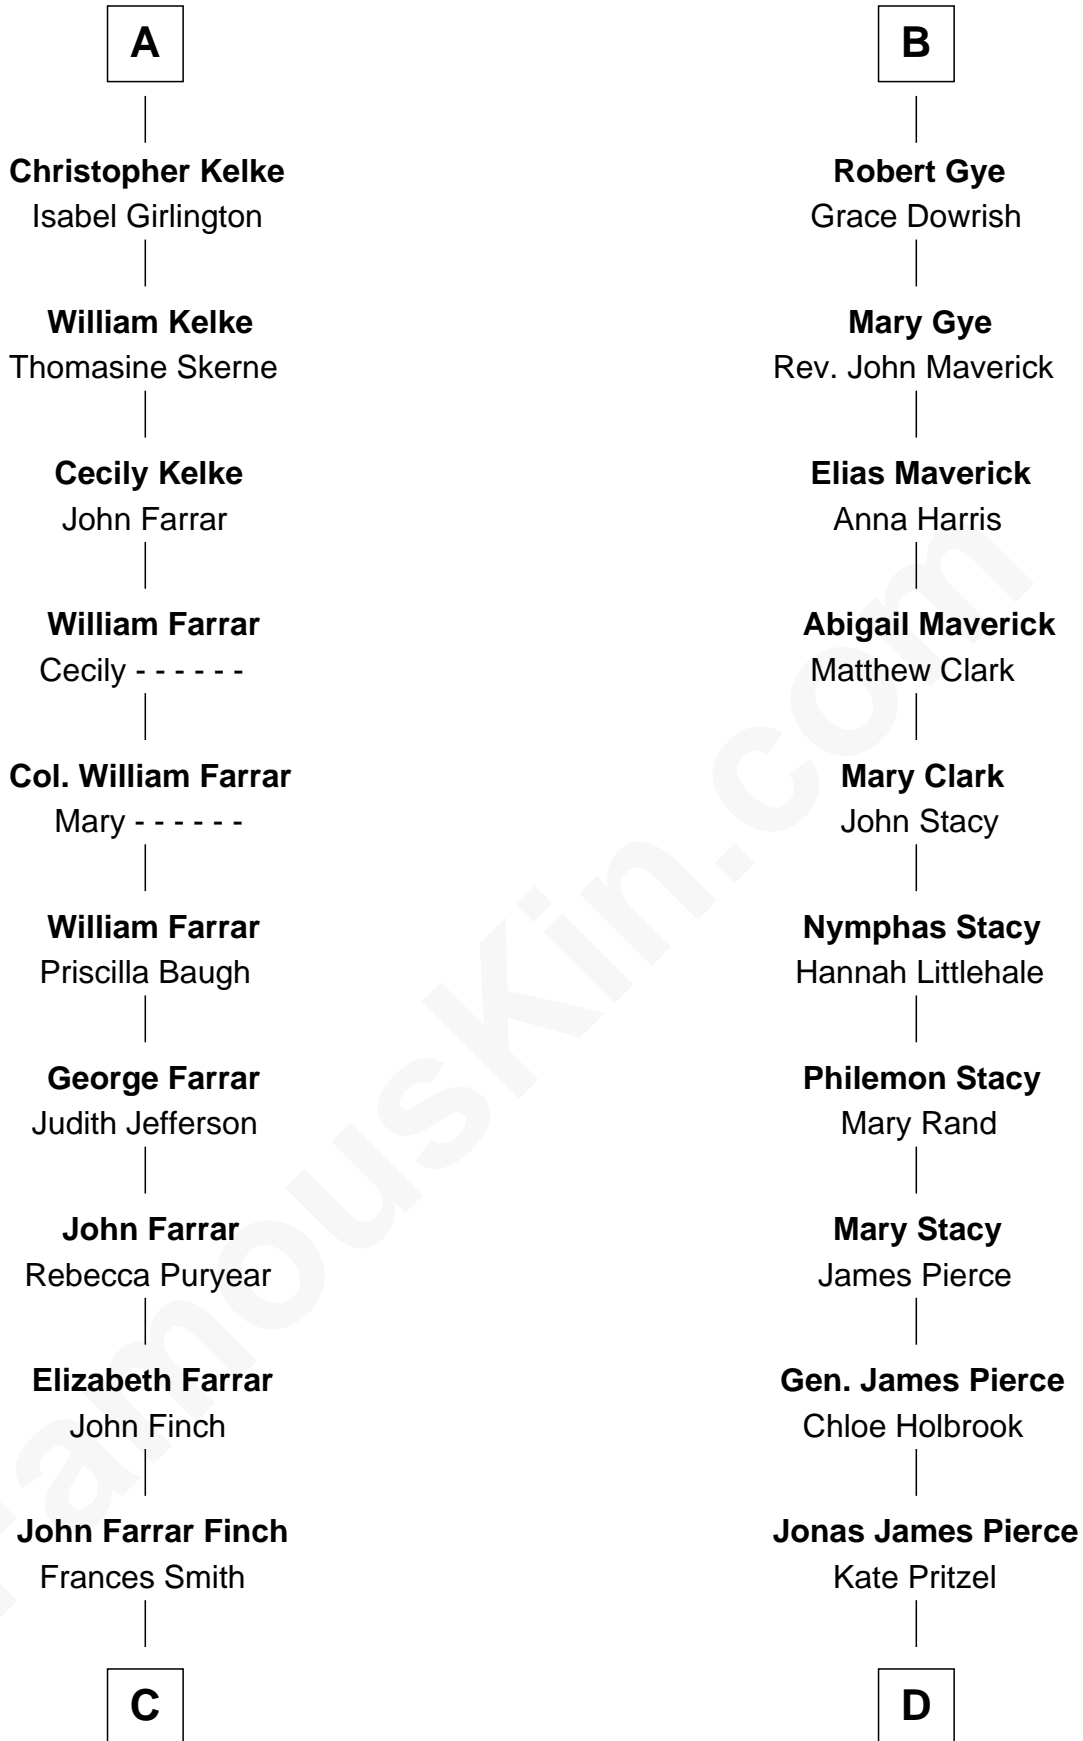

FamousKin.com Relationship Chart of

Harper Lee

Author of To Kill a Mockingbird

20th cousin of

Jeb Bush

43rd Governor of Florida

Henry Plantagenet
Maud de Chaworth

Mary Plantagenet
Henry de Percy

Sir Henry Percy
Margaret de Neville

Sir Henry Percy
Elizabeth Mortimer

Elizabeth Percy
Sir John Clifford

Mary Clifford
Sir Philip Wentworth

Elizabeth Wentworth
Sir Martin de la See

Elizabeth de la See
Roger Kelke

A

Eleanor Plantagenet
Richard Fitzalan

John Fitzalan
Eleanor Maltravers

Joan Fitzalan
Sir William Echyngam

Joan Echyngam
Sir John Bayntun

Henry Bayntun

Jane Bayntun
Thomas Prowse

Mary Prowse
John Gye

B

FamousKin.com