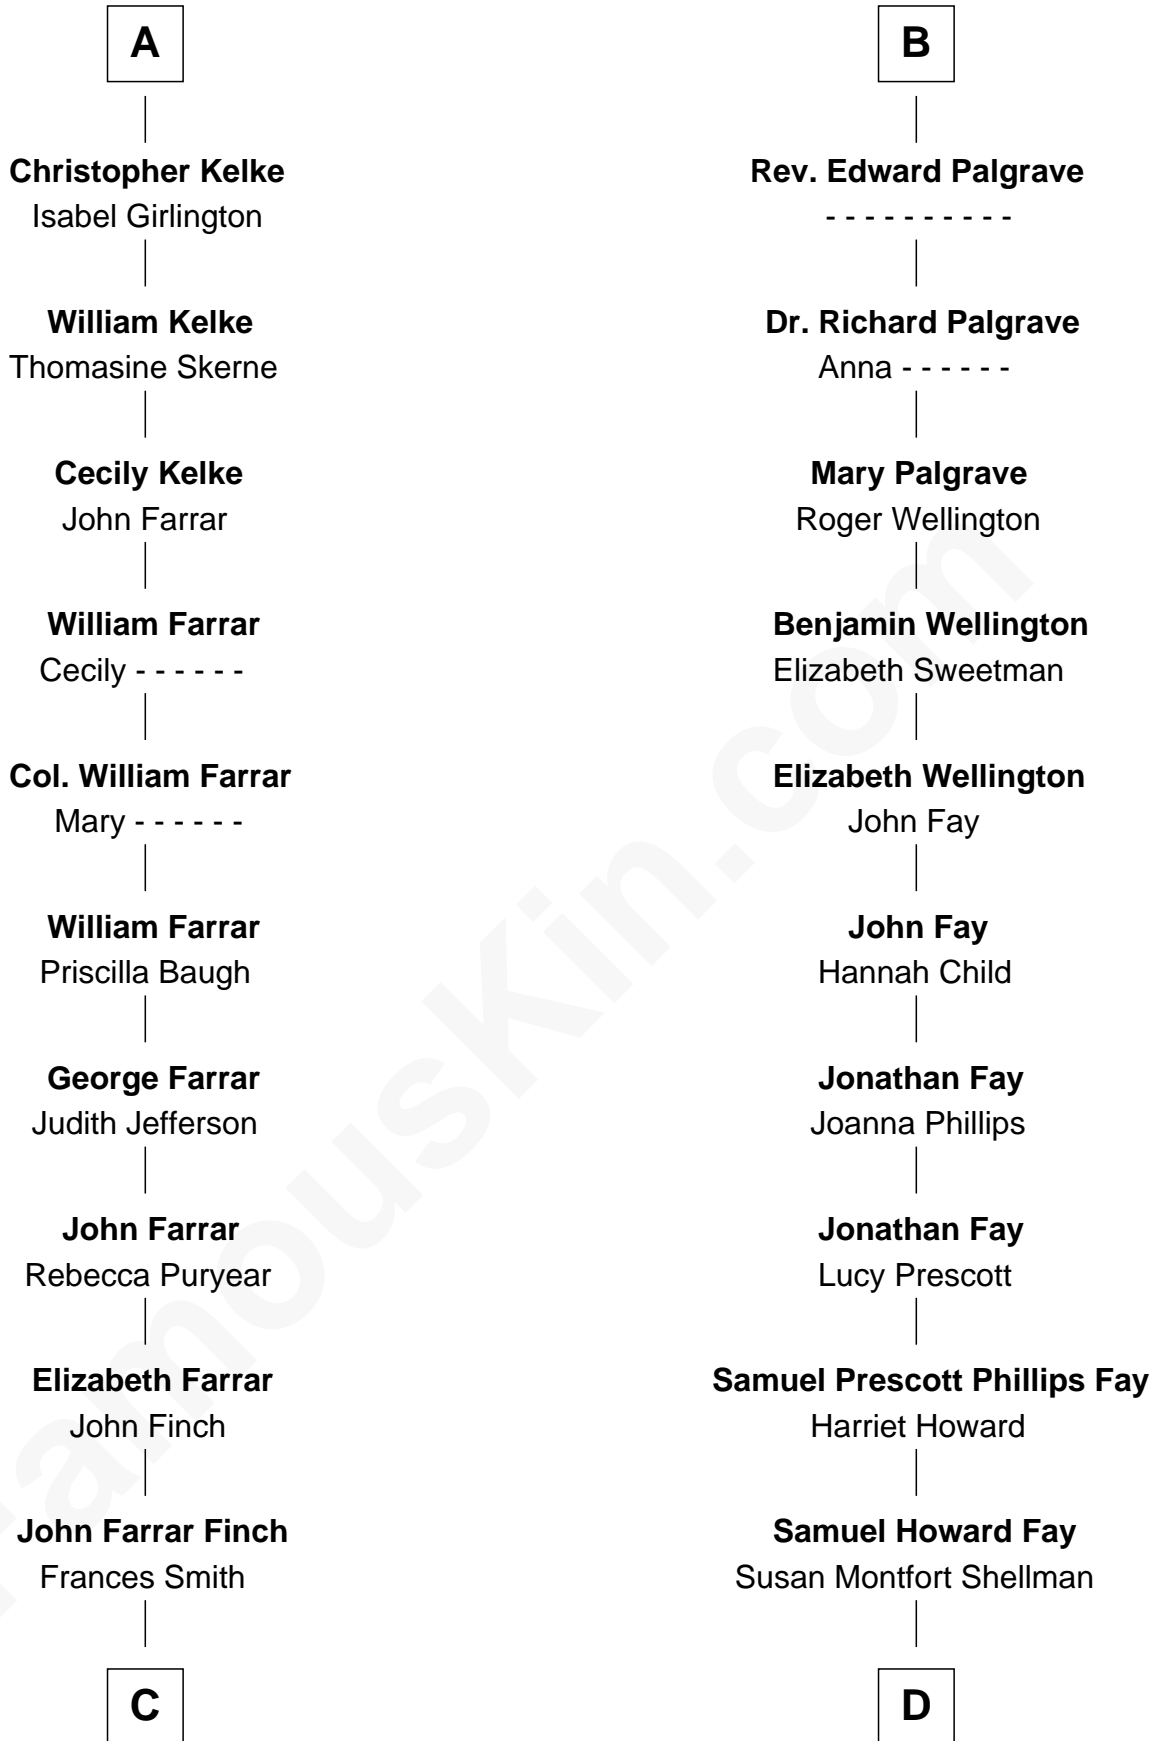

FamousKin.com Relationship Chart of

Harper Lee

Author of To Kill a Mockingbird

20th cousin 1 time removed of

Jeb Bush

43rd Governor of Florida

Elizabeth de Badlesmere

with husband
Sir Edmund Mortimer

with husband
Sir William de Bohun

Sir Roger de Mortimer
Philippa de Montagu

Elizabeth de Bohun
Sir Richard Fitzalan

Edmund Mortimer
Philippa Plantagenet

Elizabeth Fitzalan
Sir Robert Goushill

Elizabeth Mortimer
Sir Henry Percy

Elizabeth Goushill
Sir Robert Wingfield

Elizabeth Percy
Sir John Clifford

Elizabeth Wingfield
Sir William Brandon

Mary Clifford
Sir Philip Wentworth

Eleanor Brandon
John Glemham

Elizabeth Wentworth
Sir Martin de la See

Anne Glemham
Henry Palgrave

Elizabeth de la See
Roger Kelke

Thomas Palgrave
Alice Gunton

A

B

C

John Robert Finch
Frances Cunningham

James Cunningham Finch
Ellen Rivers Williams