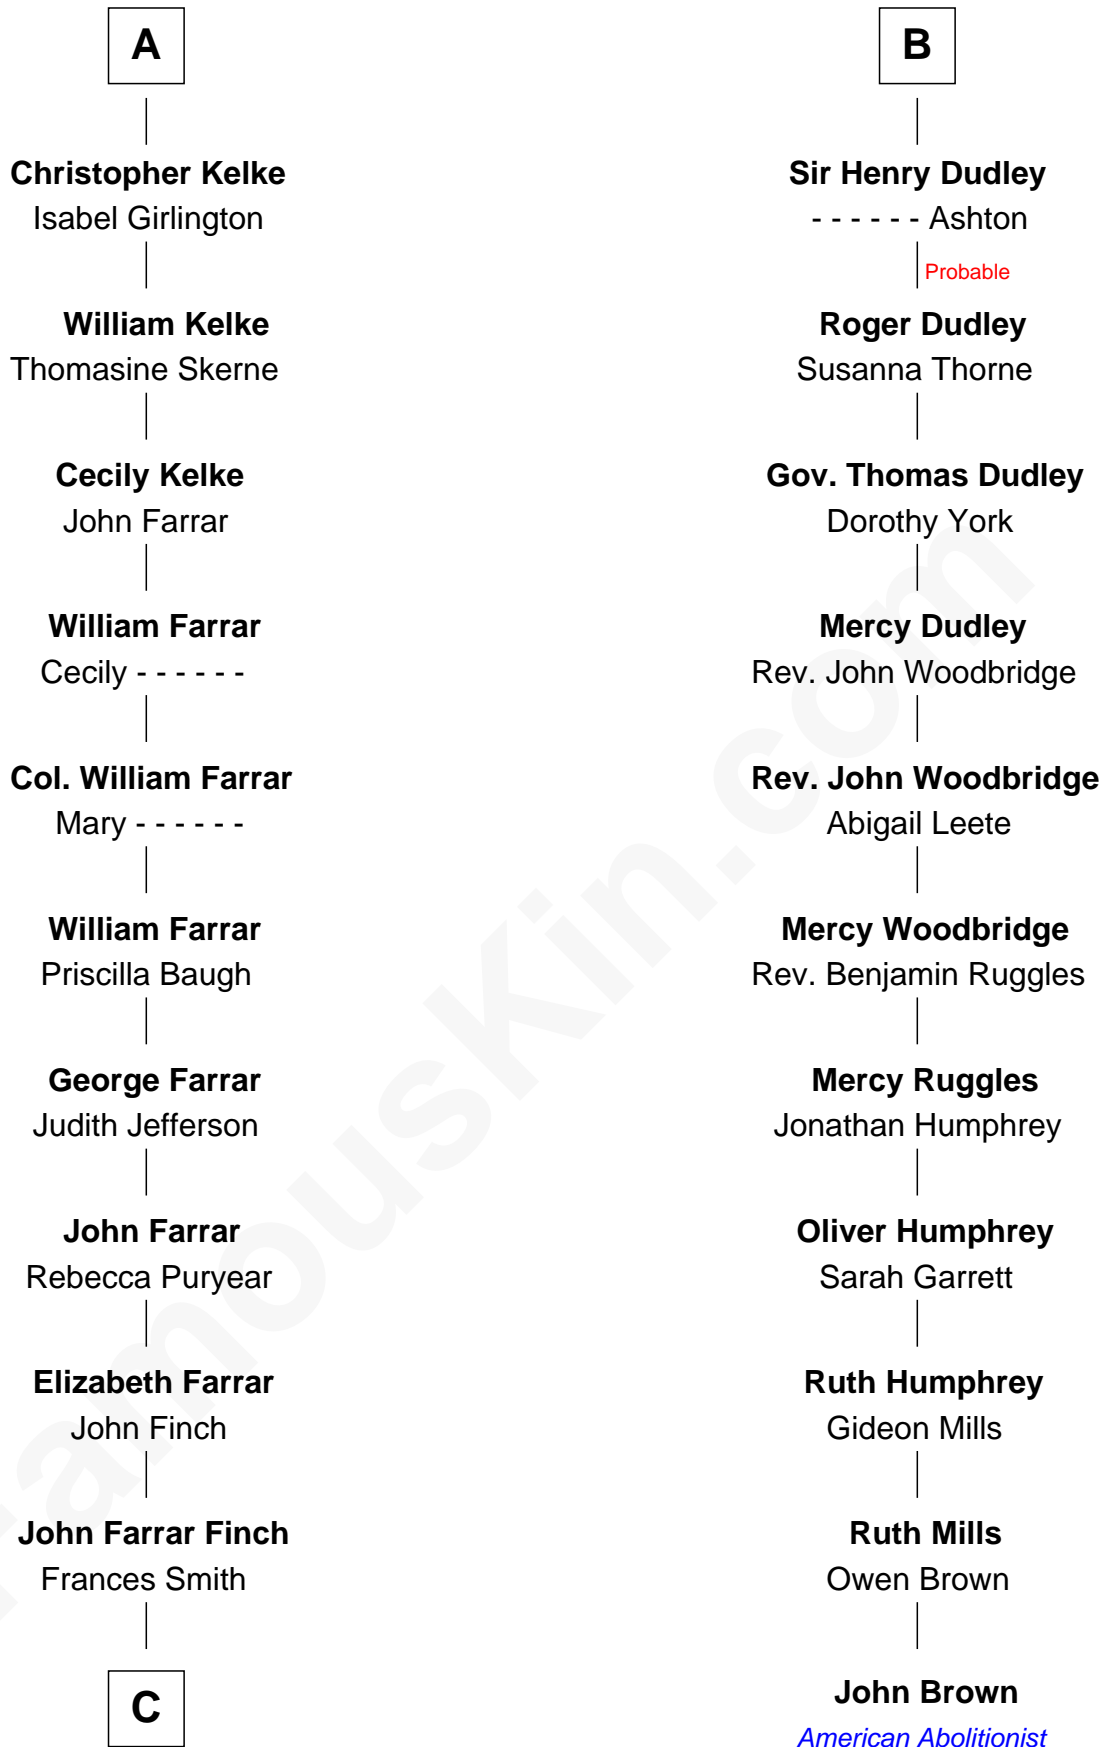

FamousKin.com Relationship Chart of

Harper Lee

Author of To Kill a Mockingbird

17th cousin 3 times removed of

John Brown

American Abolitionist

Henry Plantagenet

Maud de Chaworth

Mary Clifford

Sir Philip Wentworth

Elizabeth Wentworth

Sir Martin de la See

Elizabeth de la See

Roger Kelke

A

Eleanor Plantagenet

Richard Fitzalan

Alice Fitzalan

Sir Thomas de Holand

Eleanor Holand

Edward Cherleton

Joyce Cherleton

Sir John Tiptoft

Joyce Tiptoft

Sir Edmund Sutton

Sir Edward Sutton

Cecily Willoughby

Sir John Sutton

Cecily Grey

B

C

—
John Robert Finch
Frances Cunningham