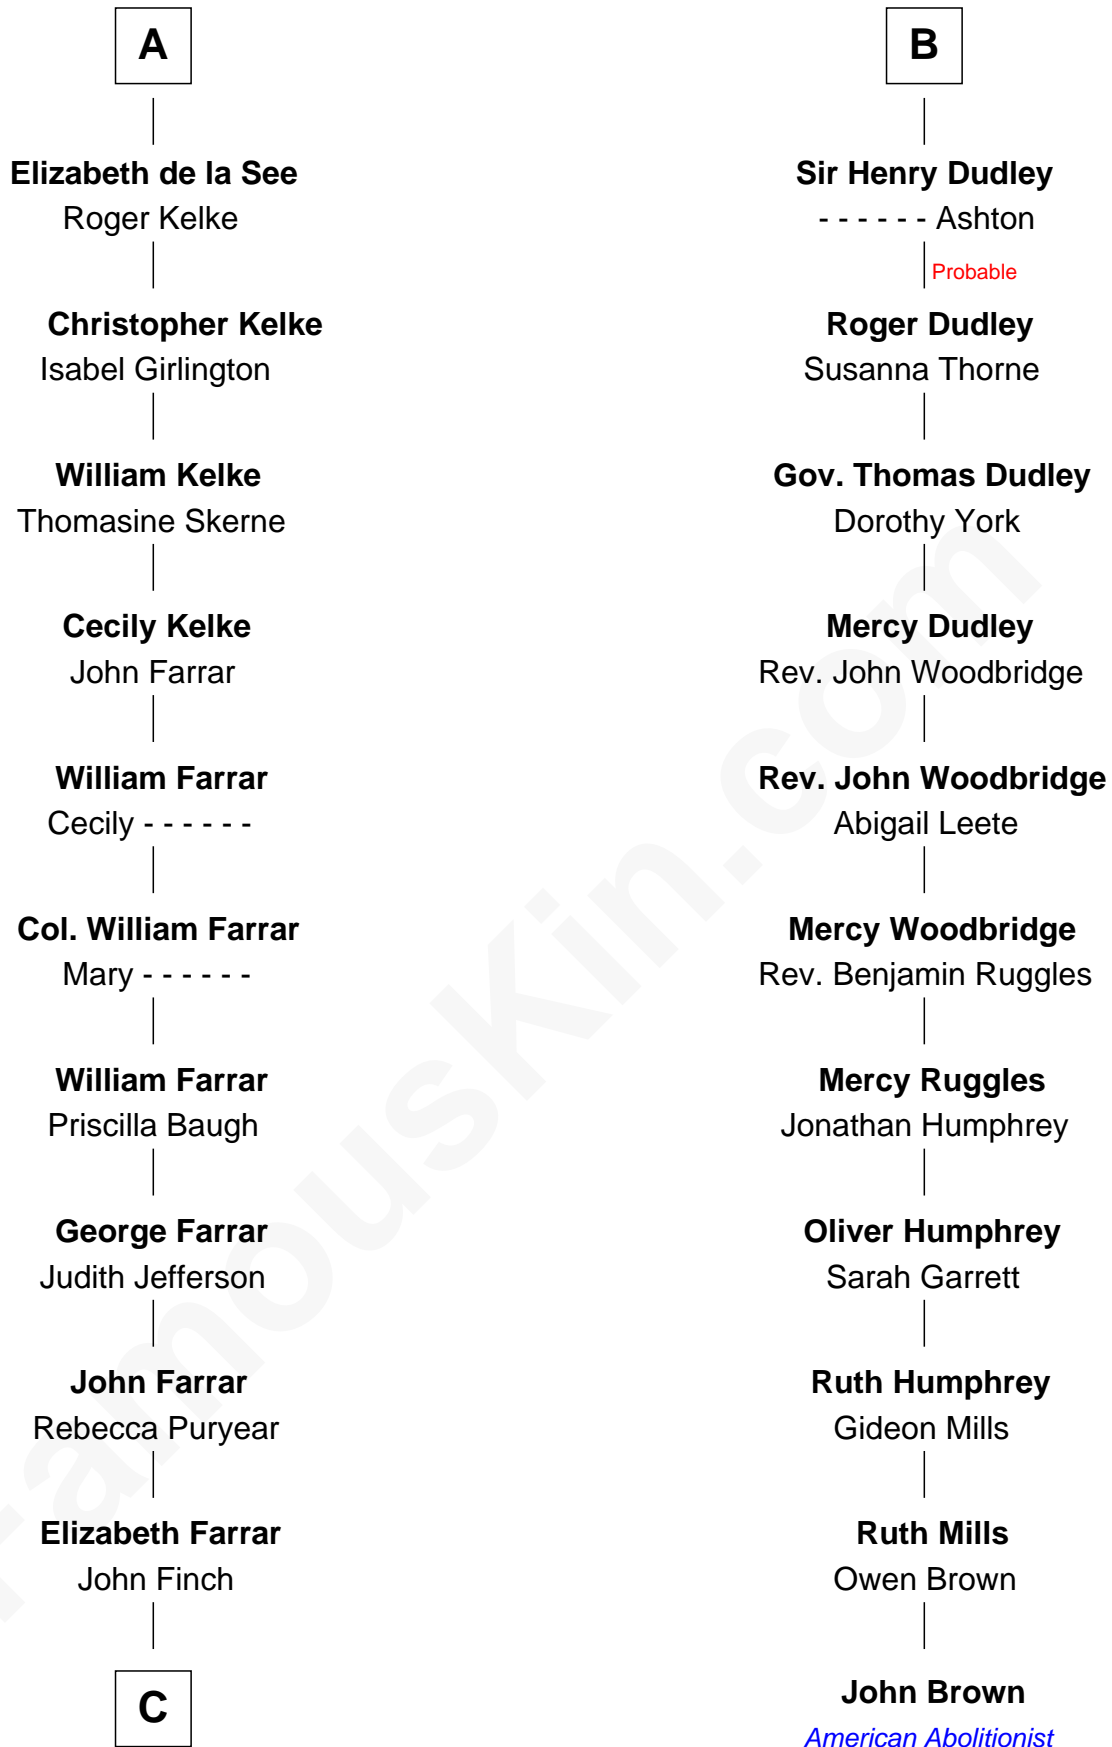

FamousKin.com Relationship Chart of

Harper Lee

Author of To Kill a Mockingbird

17th cousin 4 times removed of

John Brown

American Abolitionist

Eudo la Zouche
Milicent de Cantilupe

Sir William la Zouche

Sir Roger Wentworth

Sir Philip Wentworth

Mary Clifford

Elizabeth Wentworth

Sir Martin de la See

A

Eve la Zouche

Sir Maurice de Berkeley

Thomas de Berkeley

Katherine de Clyvedon

Sir John Berkeley

Elizabeth Betteshorne

Elizabeth Berkeley

Sir John Sutton

Sir Edmund Sutton

Joyce Tiptoft

Sir Edward Sutton

Cecily Willoughby

Sir John Sutton

Cecily Grey

B

C

John Farrar Finch

Frances Smith