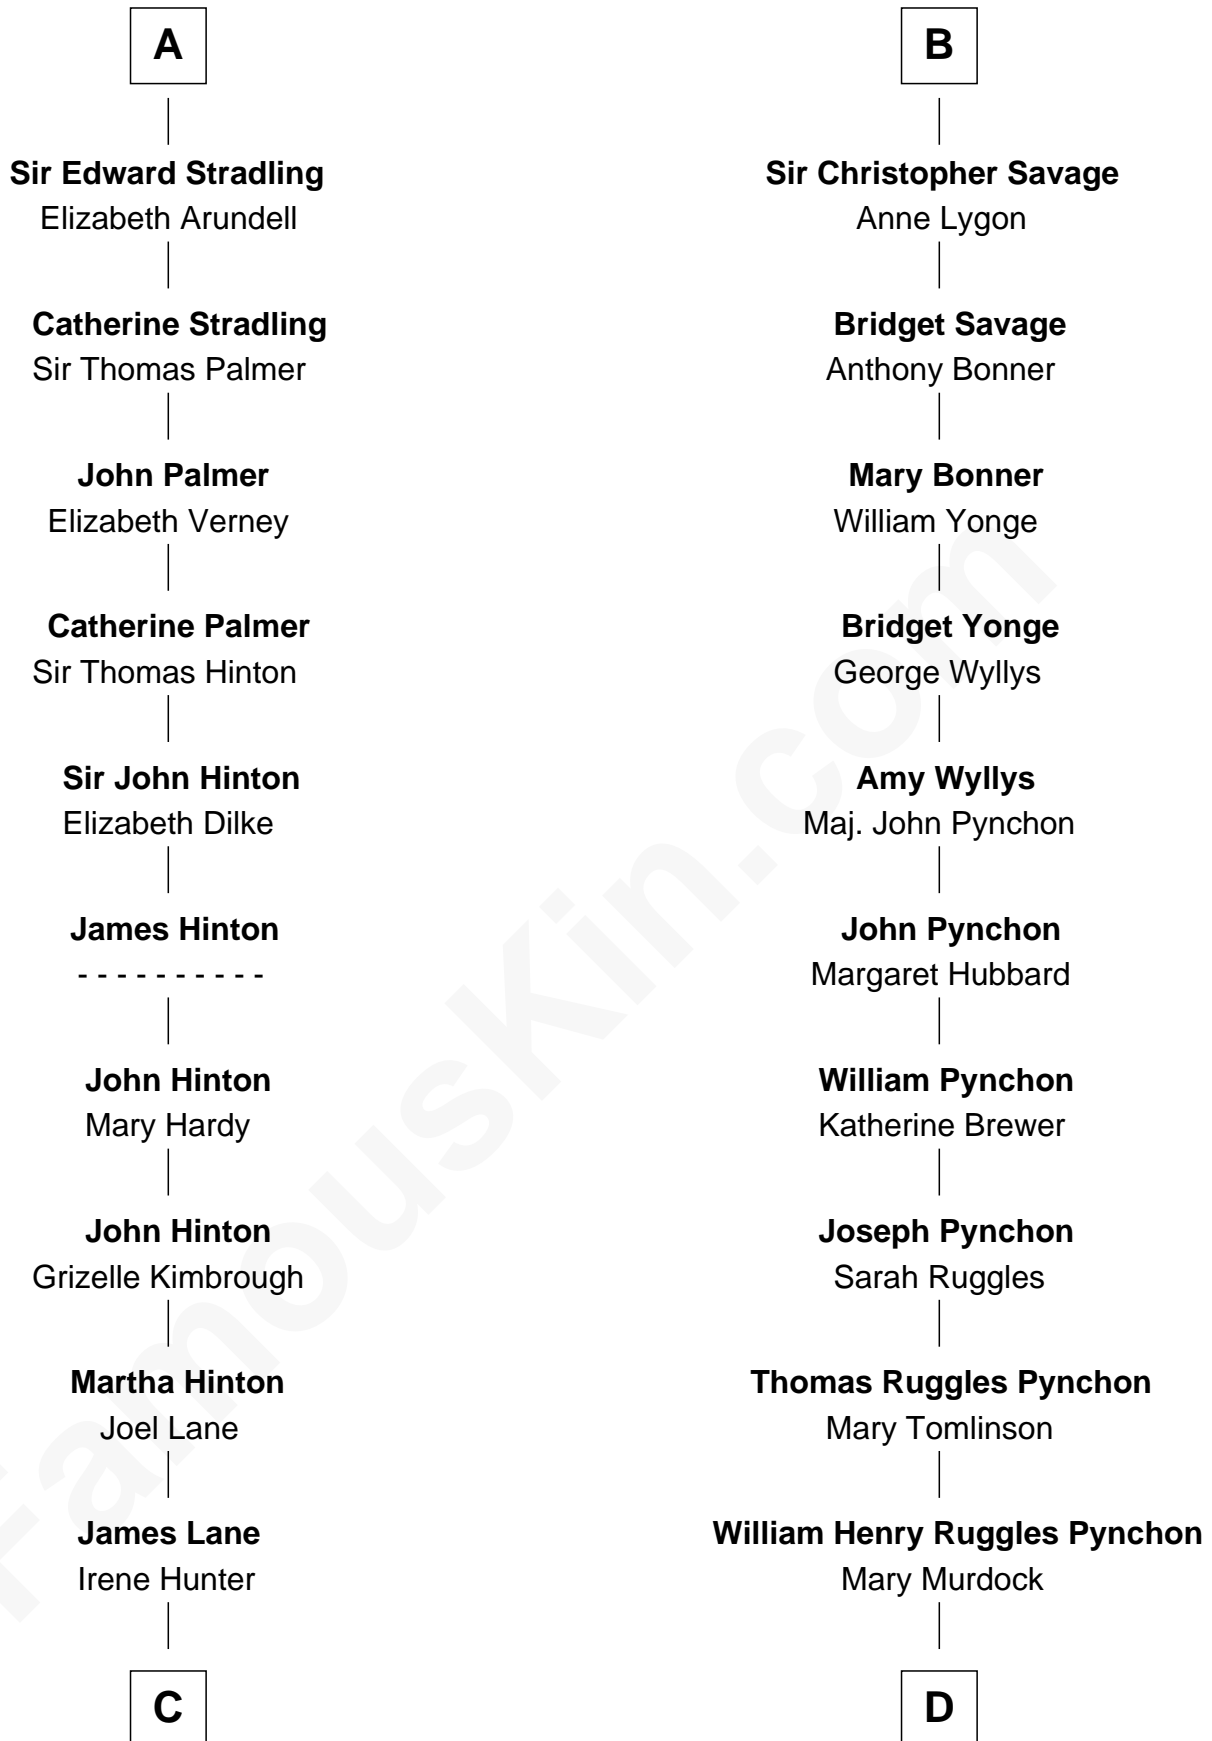

FamousKin.com

Relationship Chart of Harper Lee

Author of *To Kill a Mockingbird*

20th cousin 1 time removed of

Thomas Pynchon
American Novelist

C

Elizabeth Jane Lane
Theophilus Hunter Williams

John Bonner Williams
Christiana Maiben

Ellen Rivers Williams
James Cunningham Finch

Frances Cunningham Finch
Amasa Coleman Lee

Harper Lee
Author of To Kill a Mockingbird

D

William Lyon Pynchon
Annie Payne Cogswell

William Henry Chichele Pynchon
Carrie Susan Moyses