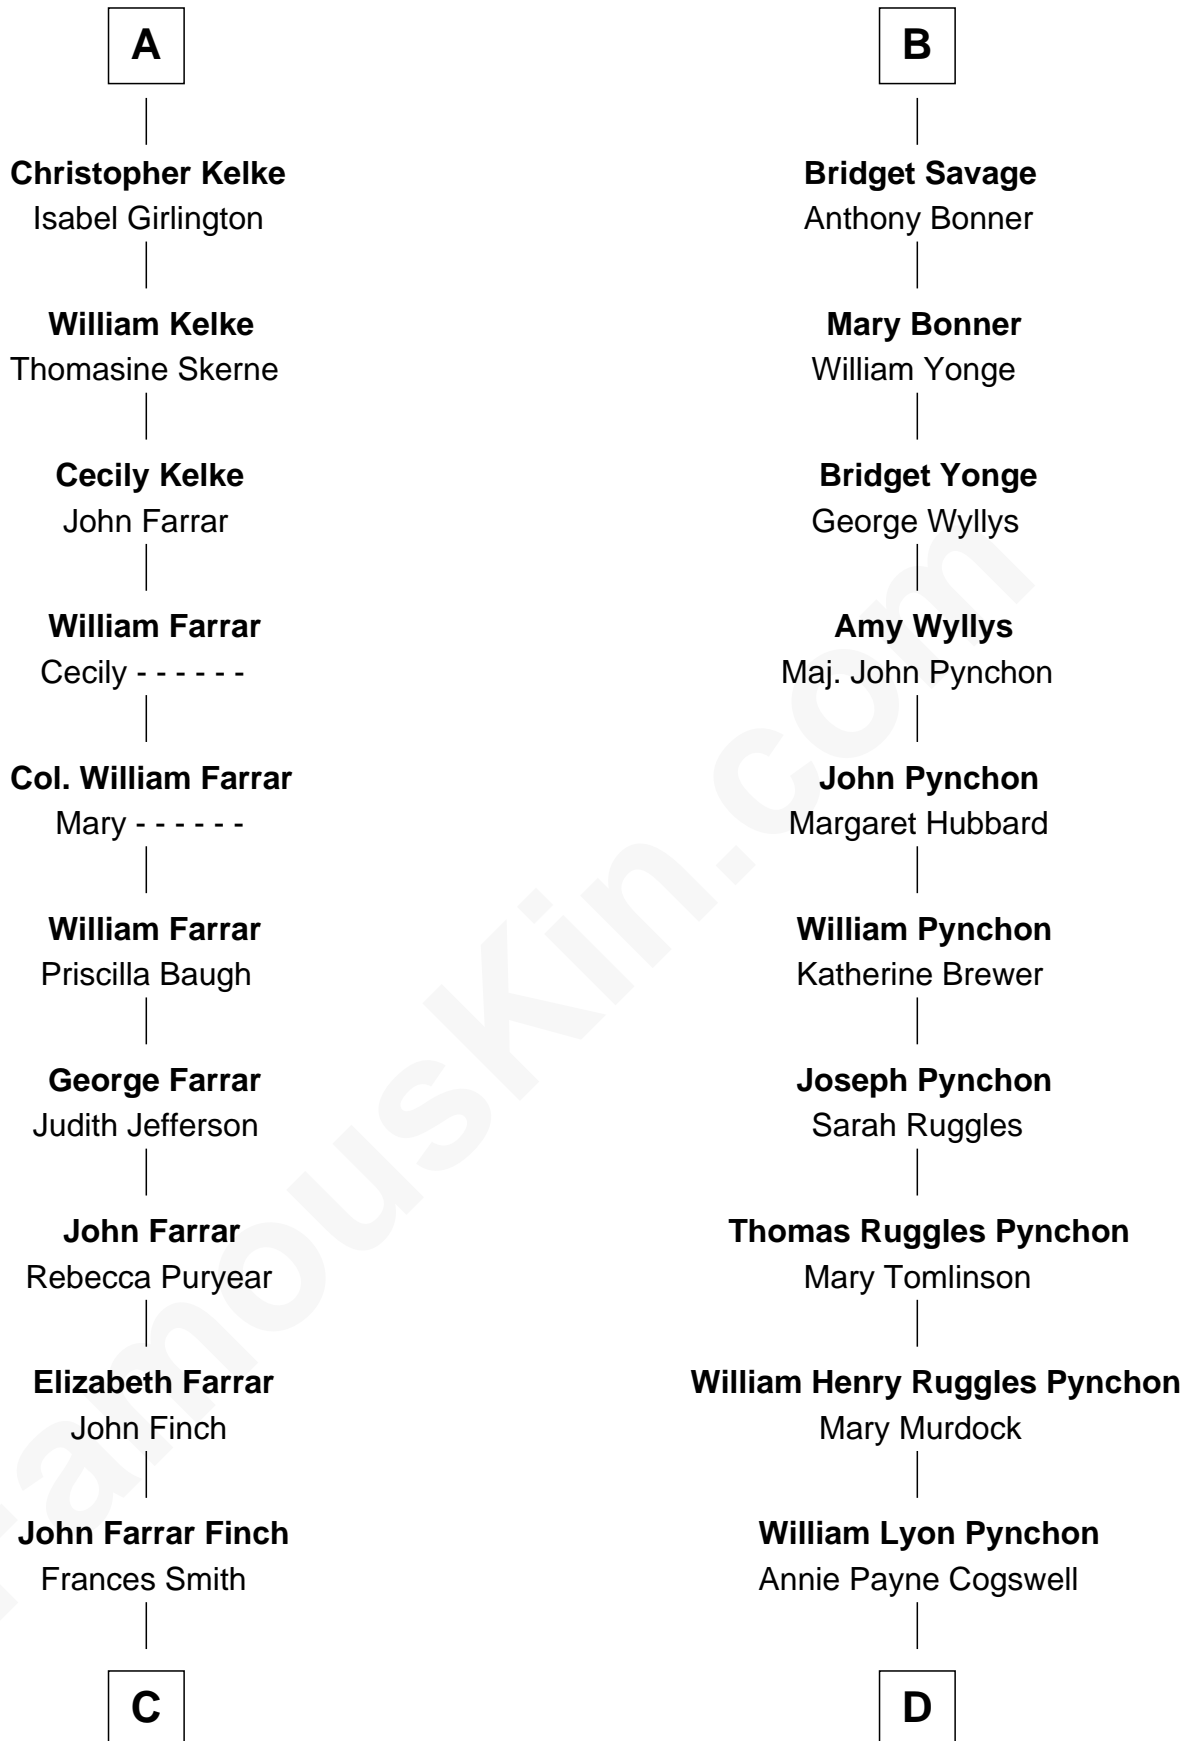

FamousKin.com

Relationship Chart of

Harper Lee

Author of To Kill a Mockingbird

19th cousin 1 time removed of

Thomas Pynchon
American Novelist

Henry Plantagenet
Maud de Chaworth

Mary Plantagenet
Henry de Percy

Sir Henry Percy
Margaret de Neville

Sir Henry Percy
Elizabeth Mortimer

Elizabeth Percy
Sir John Clifford

Mary Clifford
Sir Philip Wentworth

Elizabeth Wentworth
Sir Martin de la See

Elizabeth de la See
Roger Kelke

A

Eleanor Plantagenet
Richard Fitzalan

Sir Richard Fitzalan
Elizabeth de Bohun

Elizabeth Fitzalan
Sir Robert Goushill

Joan Goushill
Sir Thomas Stanley

Katherine Stanley
Sir John Savage

Sir Christopher Savage
Anne Stanley

Sir Christopher Savage
Anne Lygon

B

C

John Robert Finch
Frances Cunningham

James Cunningham Finch
Ellen Rivers Williams

Frances Cunningham Finch
Amasa Coleman Lee

Harper Lee
Author of To Kill a Mockingbird

D