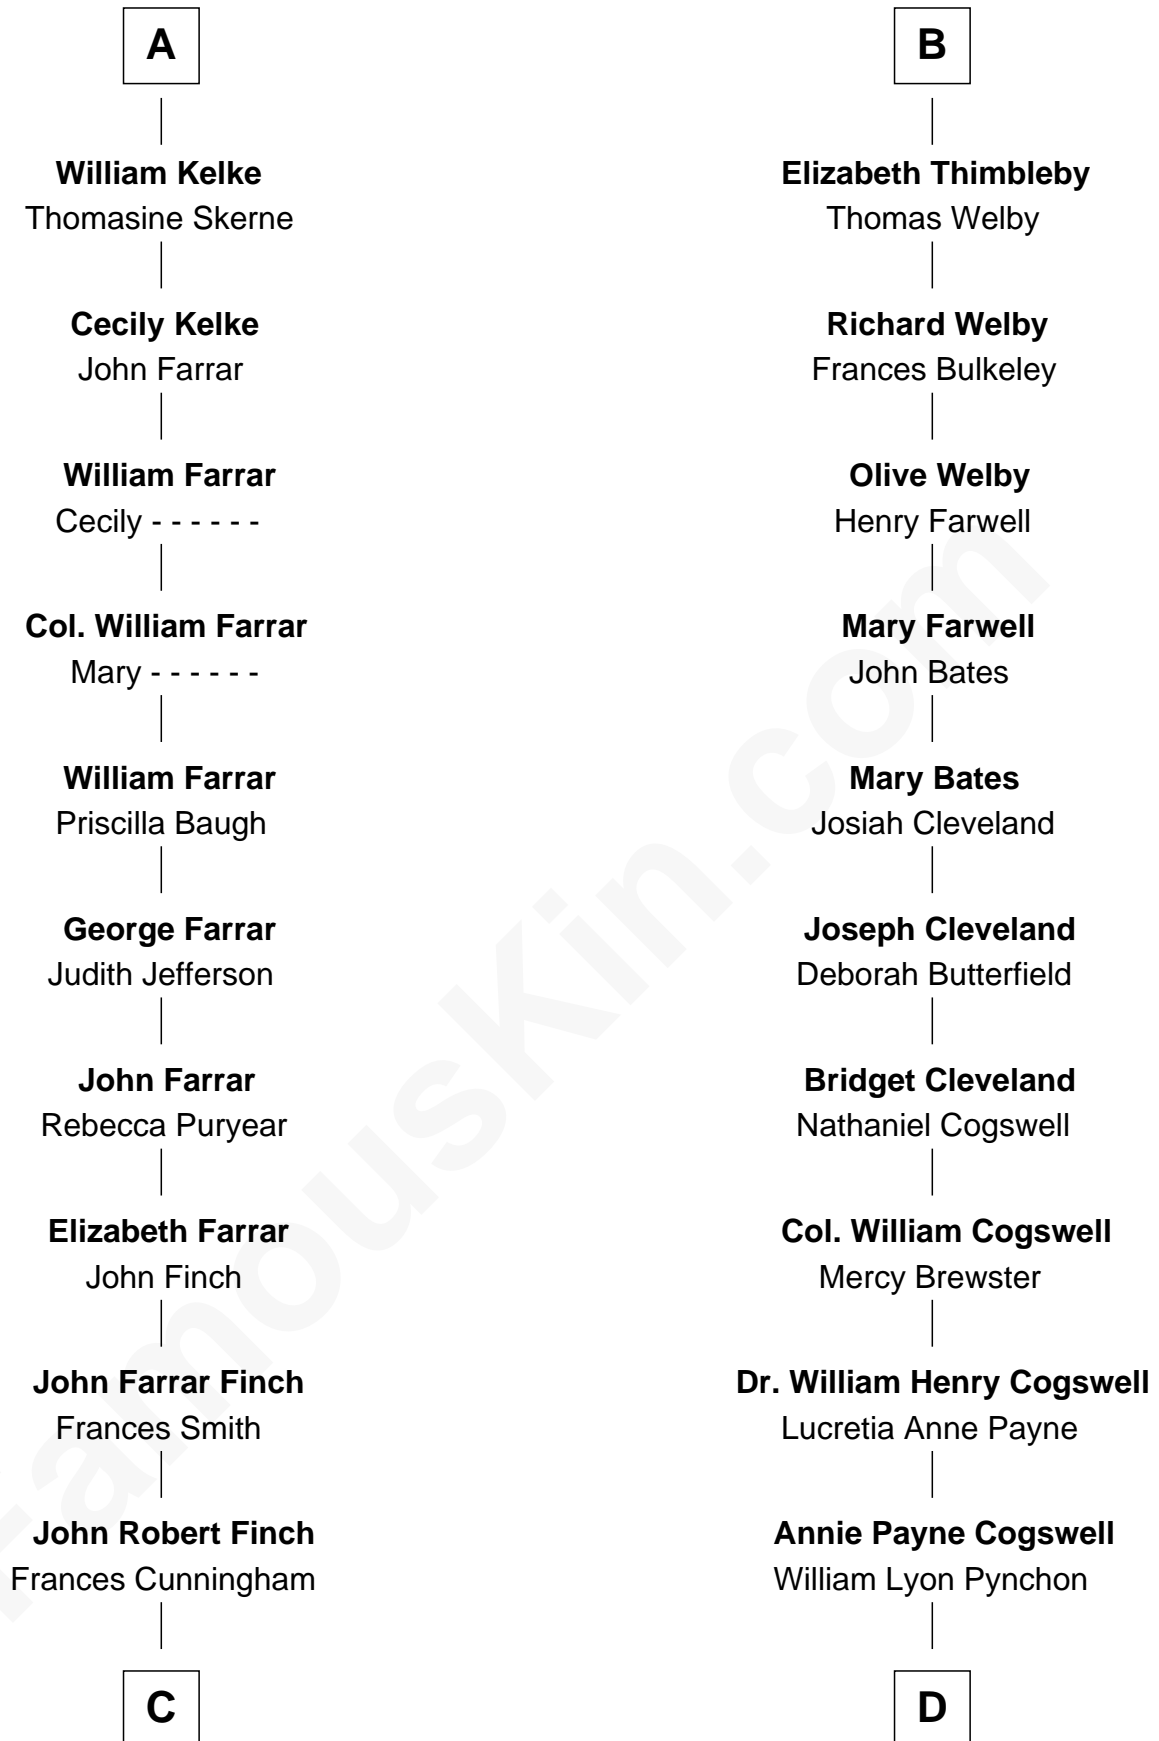

FamousKin.com Relationship Chart of

Harper Lee

Author of To Kill a Mockingbird

19th cousin of

Thomas Pynchon

American Novelist

Ralph de Stafford
Margaret de Audley

Sir Hugh de Stafford
Philippa de Beauchamp

Beatrice de Stafford
Thomas de Ros

Katherine de Stafford
Michael de la Pole

Margaret de Ros
Sir Reynold Grey

Isabel de la Pole
Thomas Morley

Margaret Grey
Sir William Bonville

Anne Morley
Sir John Hastings

Elizabeth Bonville
William Talboys

Elizabeth Hastings
Sir Robert Hildyard

Sir Robert Talboys
Elizabeth Heron

Katherine Hildyard
William Girlington

Maud Talboys
Sir Robert Tyrwhit

Isabel Girlington
Christopher Kelke

Katharine Tyrwhit
Sir Richard Thimbleby

A

B

C

James Cunningham Finch

Ellen Rivers Williams

Frances Cunningham Finch

Amasa Coleman Lee