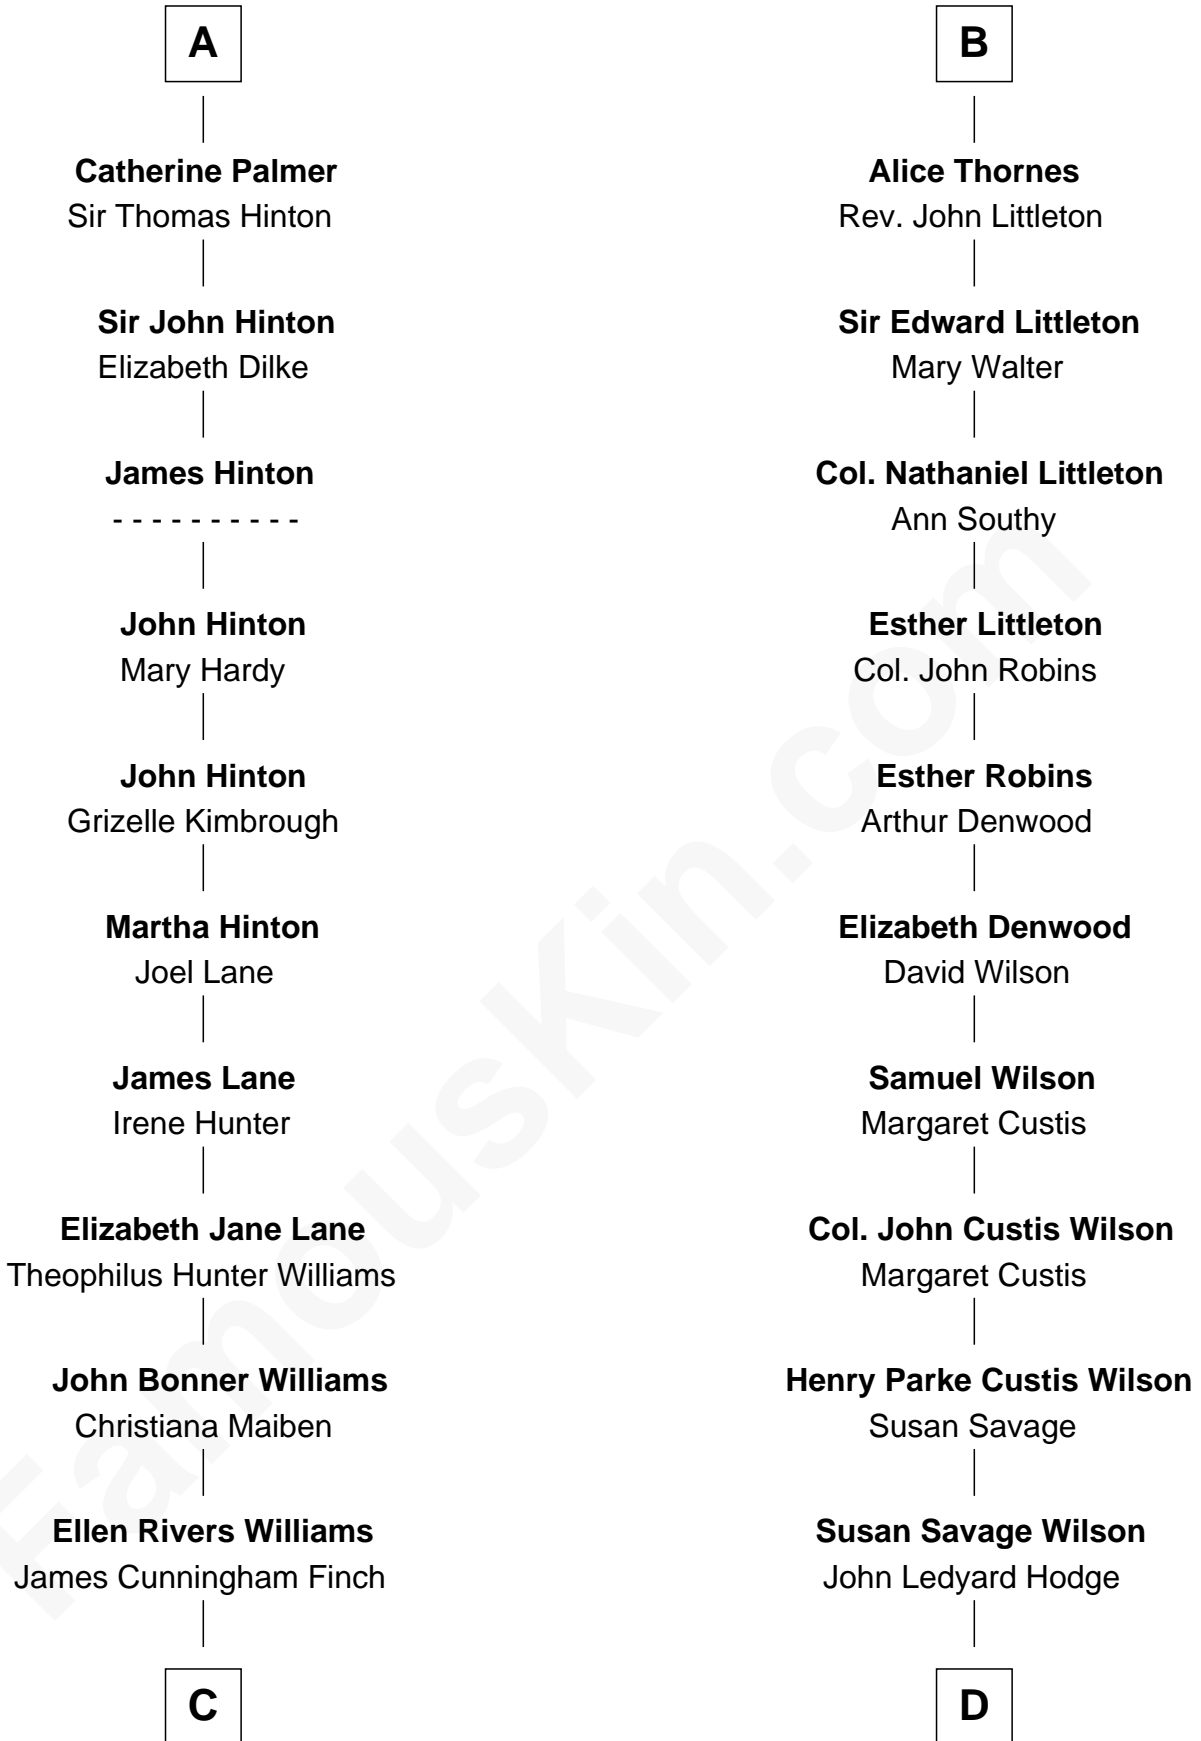

# FamousKin.com Relationship Chart of

**Harper Lee**

*Author of To Kill a Mockingbird*

18th cousin 2 times removed of

**Paget Brewster**

*TV Actress*

**C**

**Frances Cunningham Finch**

Amasa Coleman Lee

**Harper Lee**

*Author of To Kill a Mockingbird*

**D**

**Ellen Mackenzie Hodge**

Dr. George Washington Wales Brewster

**George Washington Wales Brewster**

Joan Ryerson