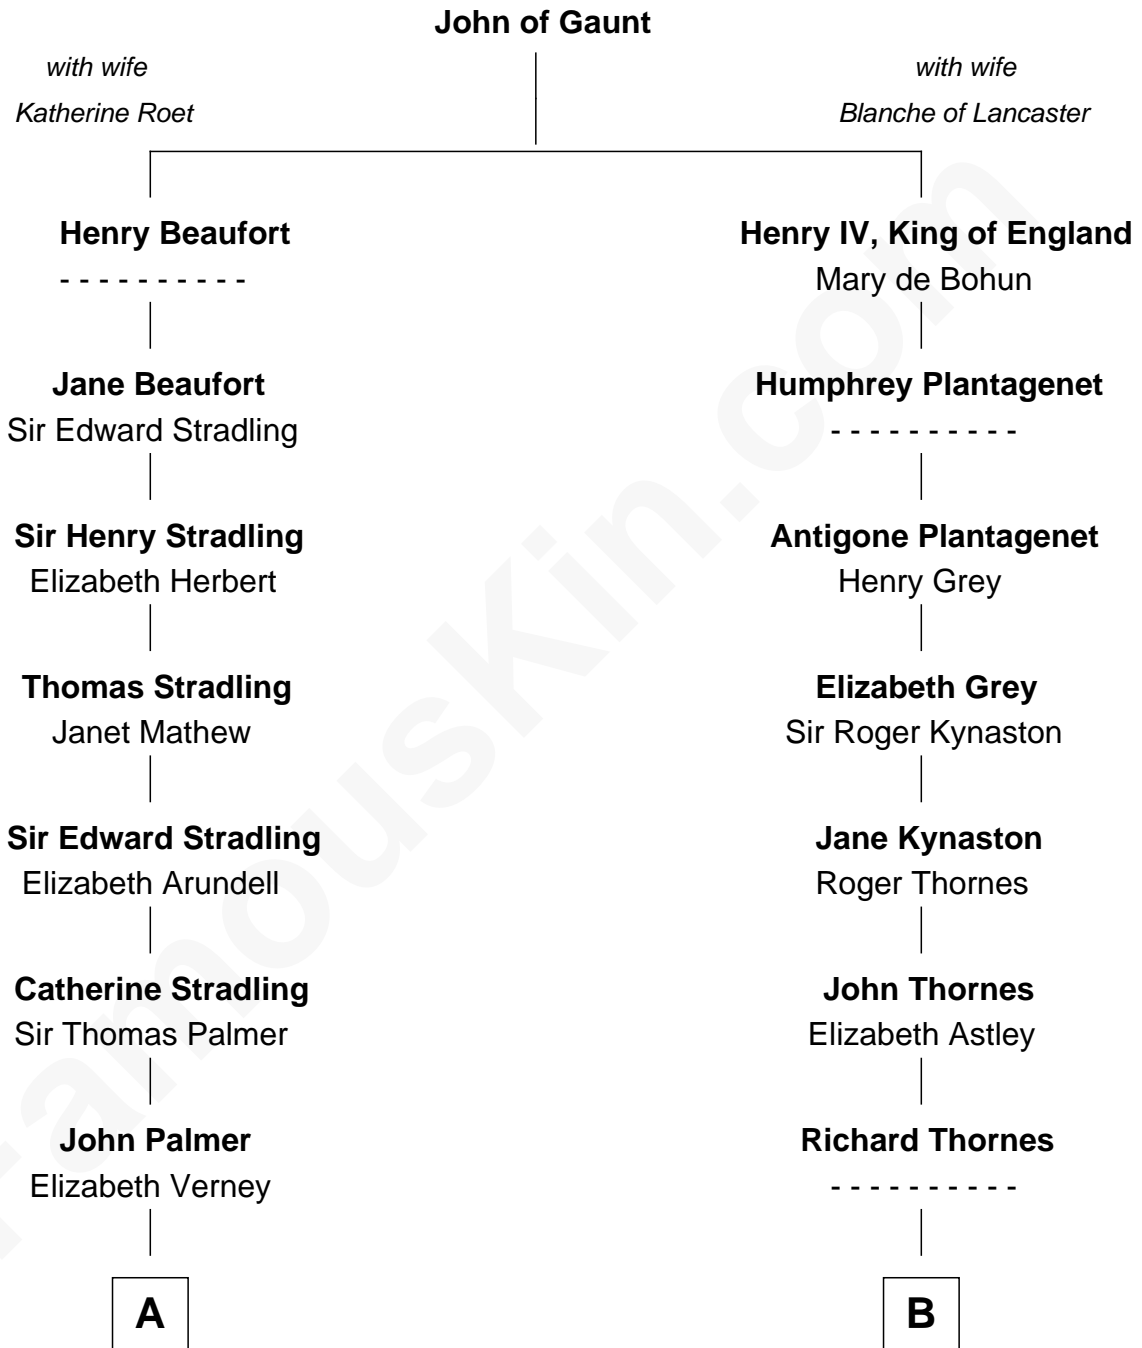

# FamousKin.com Relationship Chart of

**Harper Lee**

*Author of To Kill a Mockingbird*

18th cousin 2 times removed of

**Paget Brewster**

*TV Actress*

**C**

**Frances Cunningham Finch**

Amasa Coleman Lee

**Harper Lee**

*Author of To Kill a Mockingbird*

**D**

**Ellen Mackenzie Hodge**

Dr. George Washington Wales Brewster

**George Washington Wales Brewster**

Joan Ryerson

**Galen Brewster**

Hathaway Tew

**Paget Brewster**

*TV Actress*

FamousKin.com